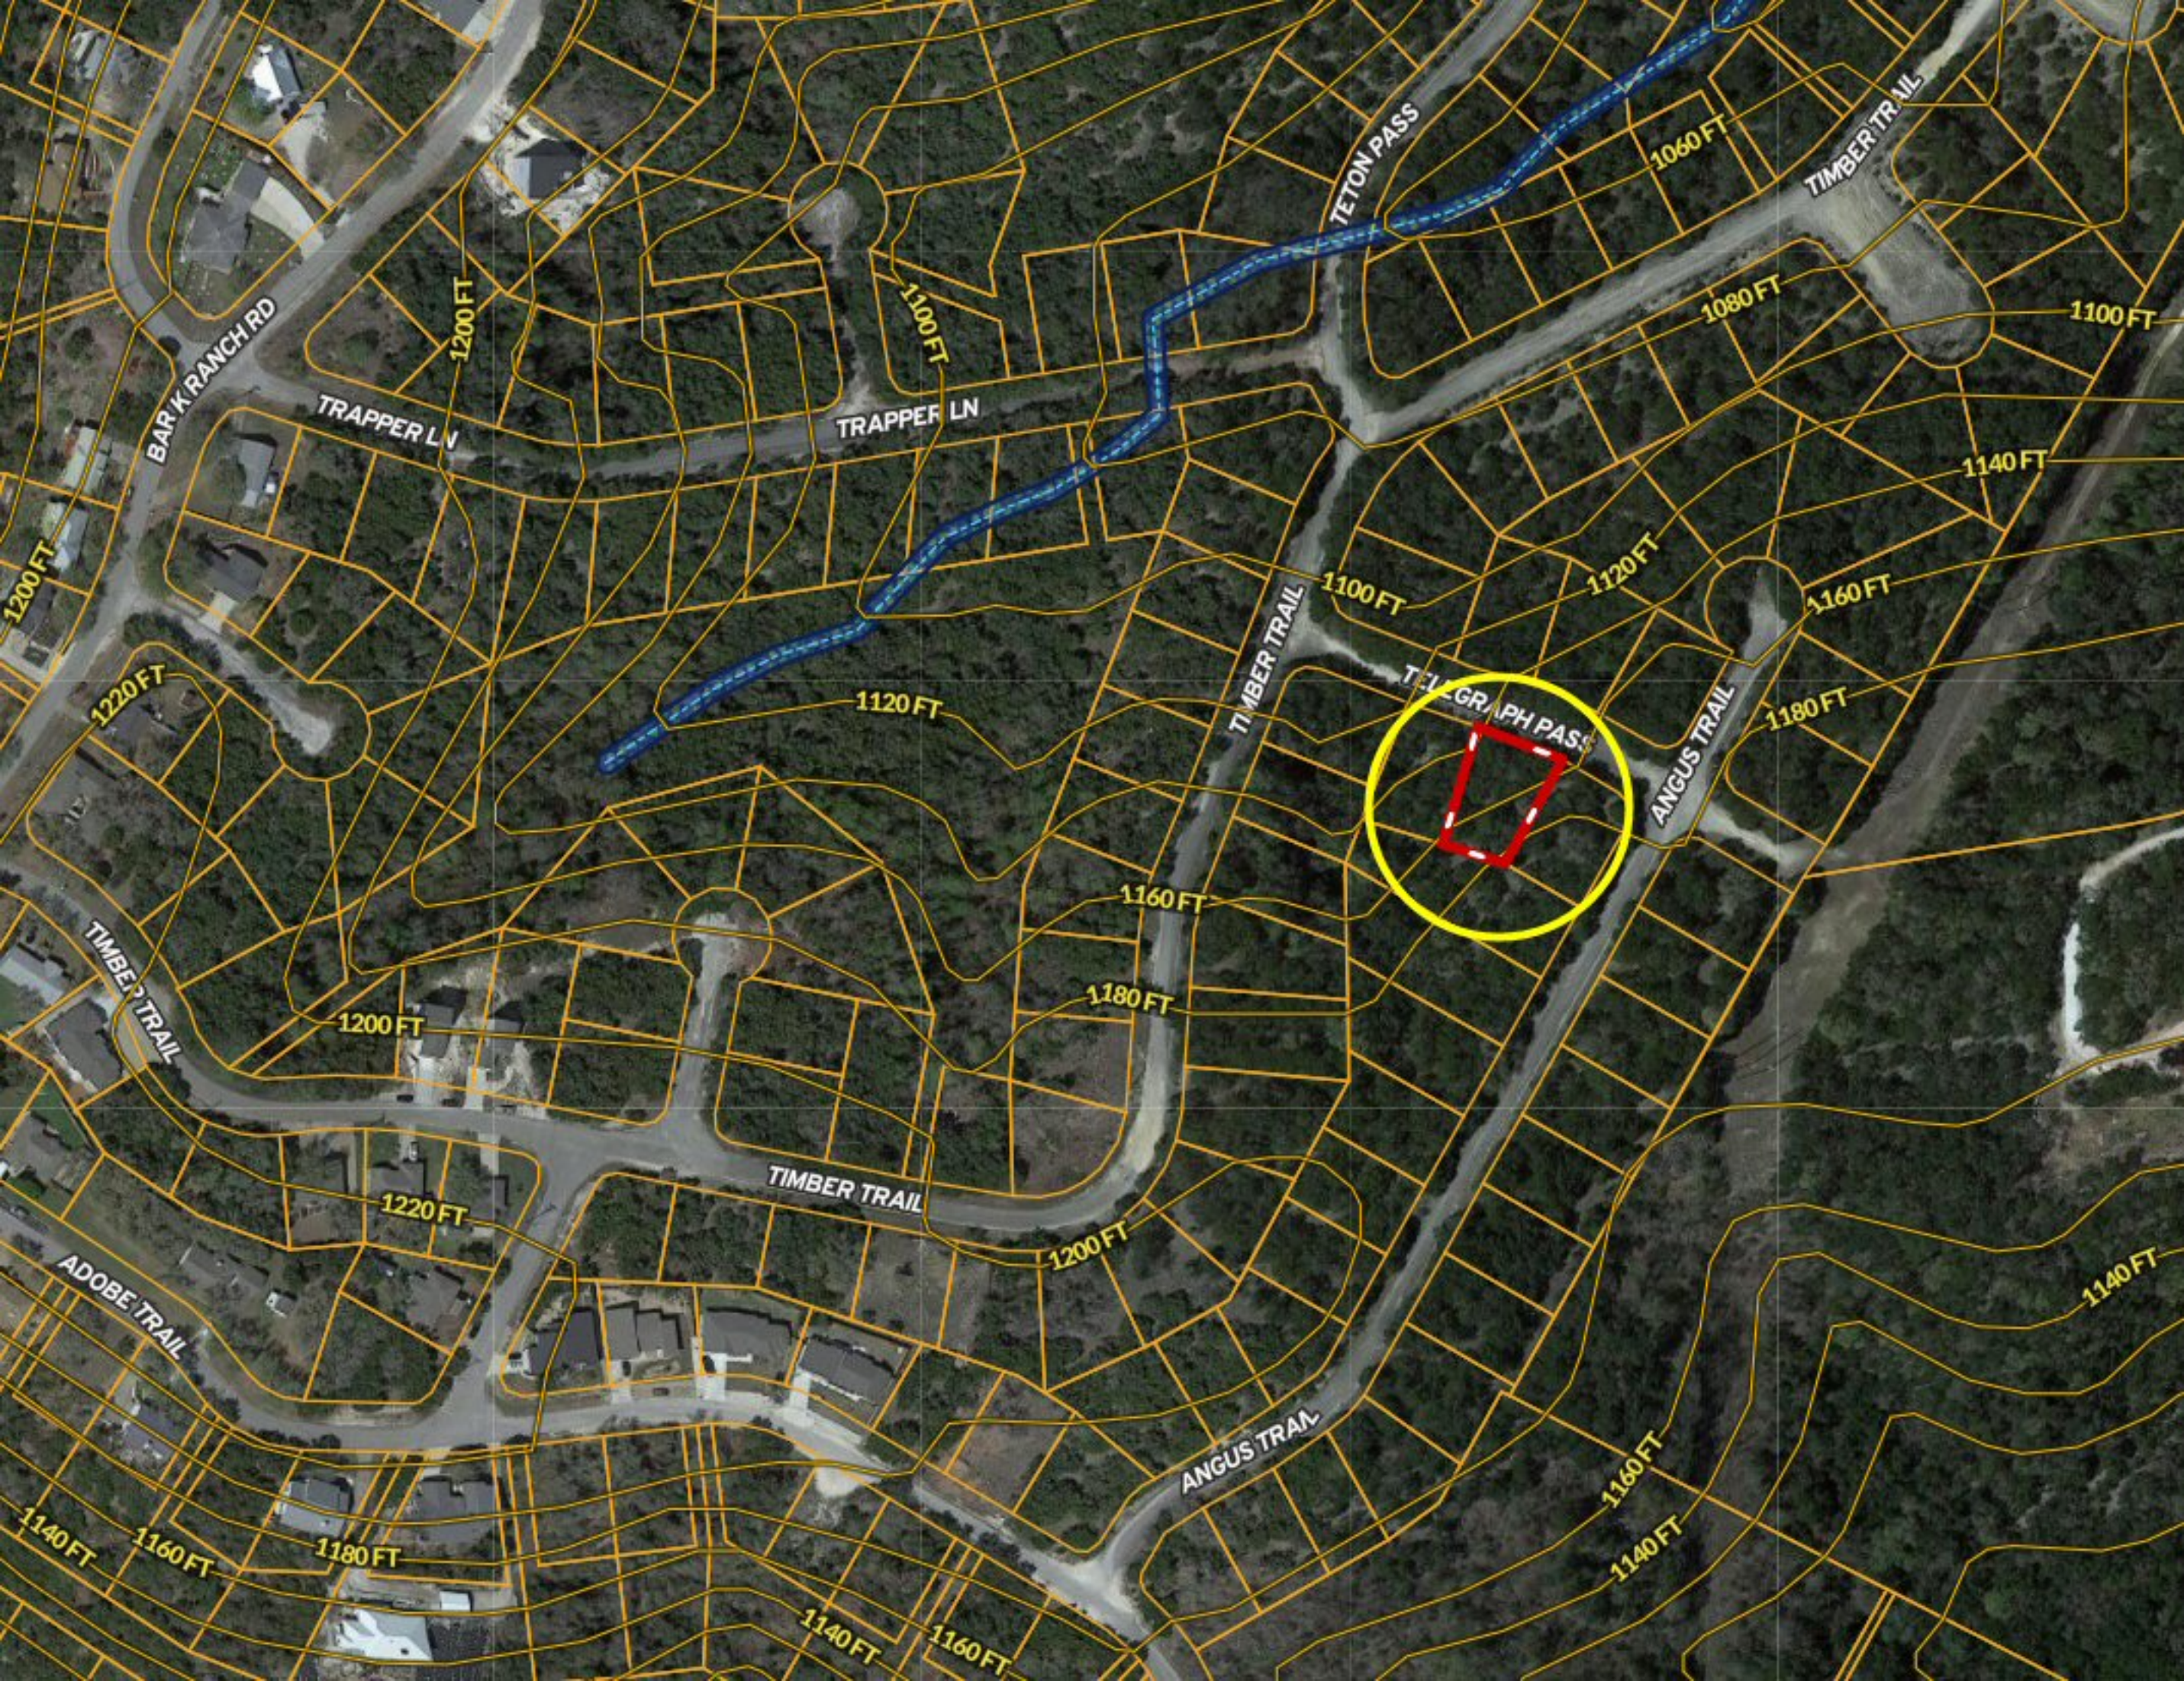

20603 Telegraph Pass ~ Bar-K Ranches

Lot 16268
20603 Telegraph Pass
Leander, TX 78645
Bar-K Ranches

1100 FT

1120 FT

1160 FT

1140 FT

1120 FT

1180 FT

TELEGRAPH PASS

1160 FT

1140 FT

ANGUS TRAIL

1180 FT

1160 FT

1200 FT

TELEGRAPH PASS

TIMBER TRAIL

ANGUS TRAIL

TELEGRAPH PASS

1120 FT

1140 FT

1160 FT

1140 FT

1160 FT

1180 FT