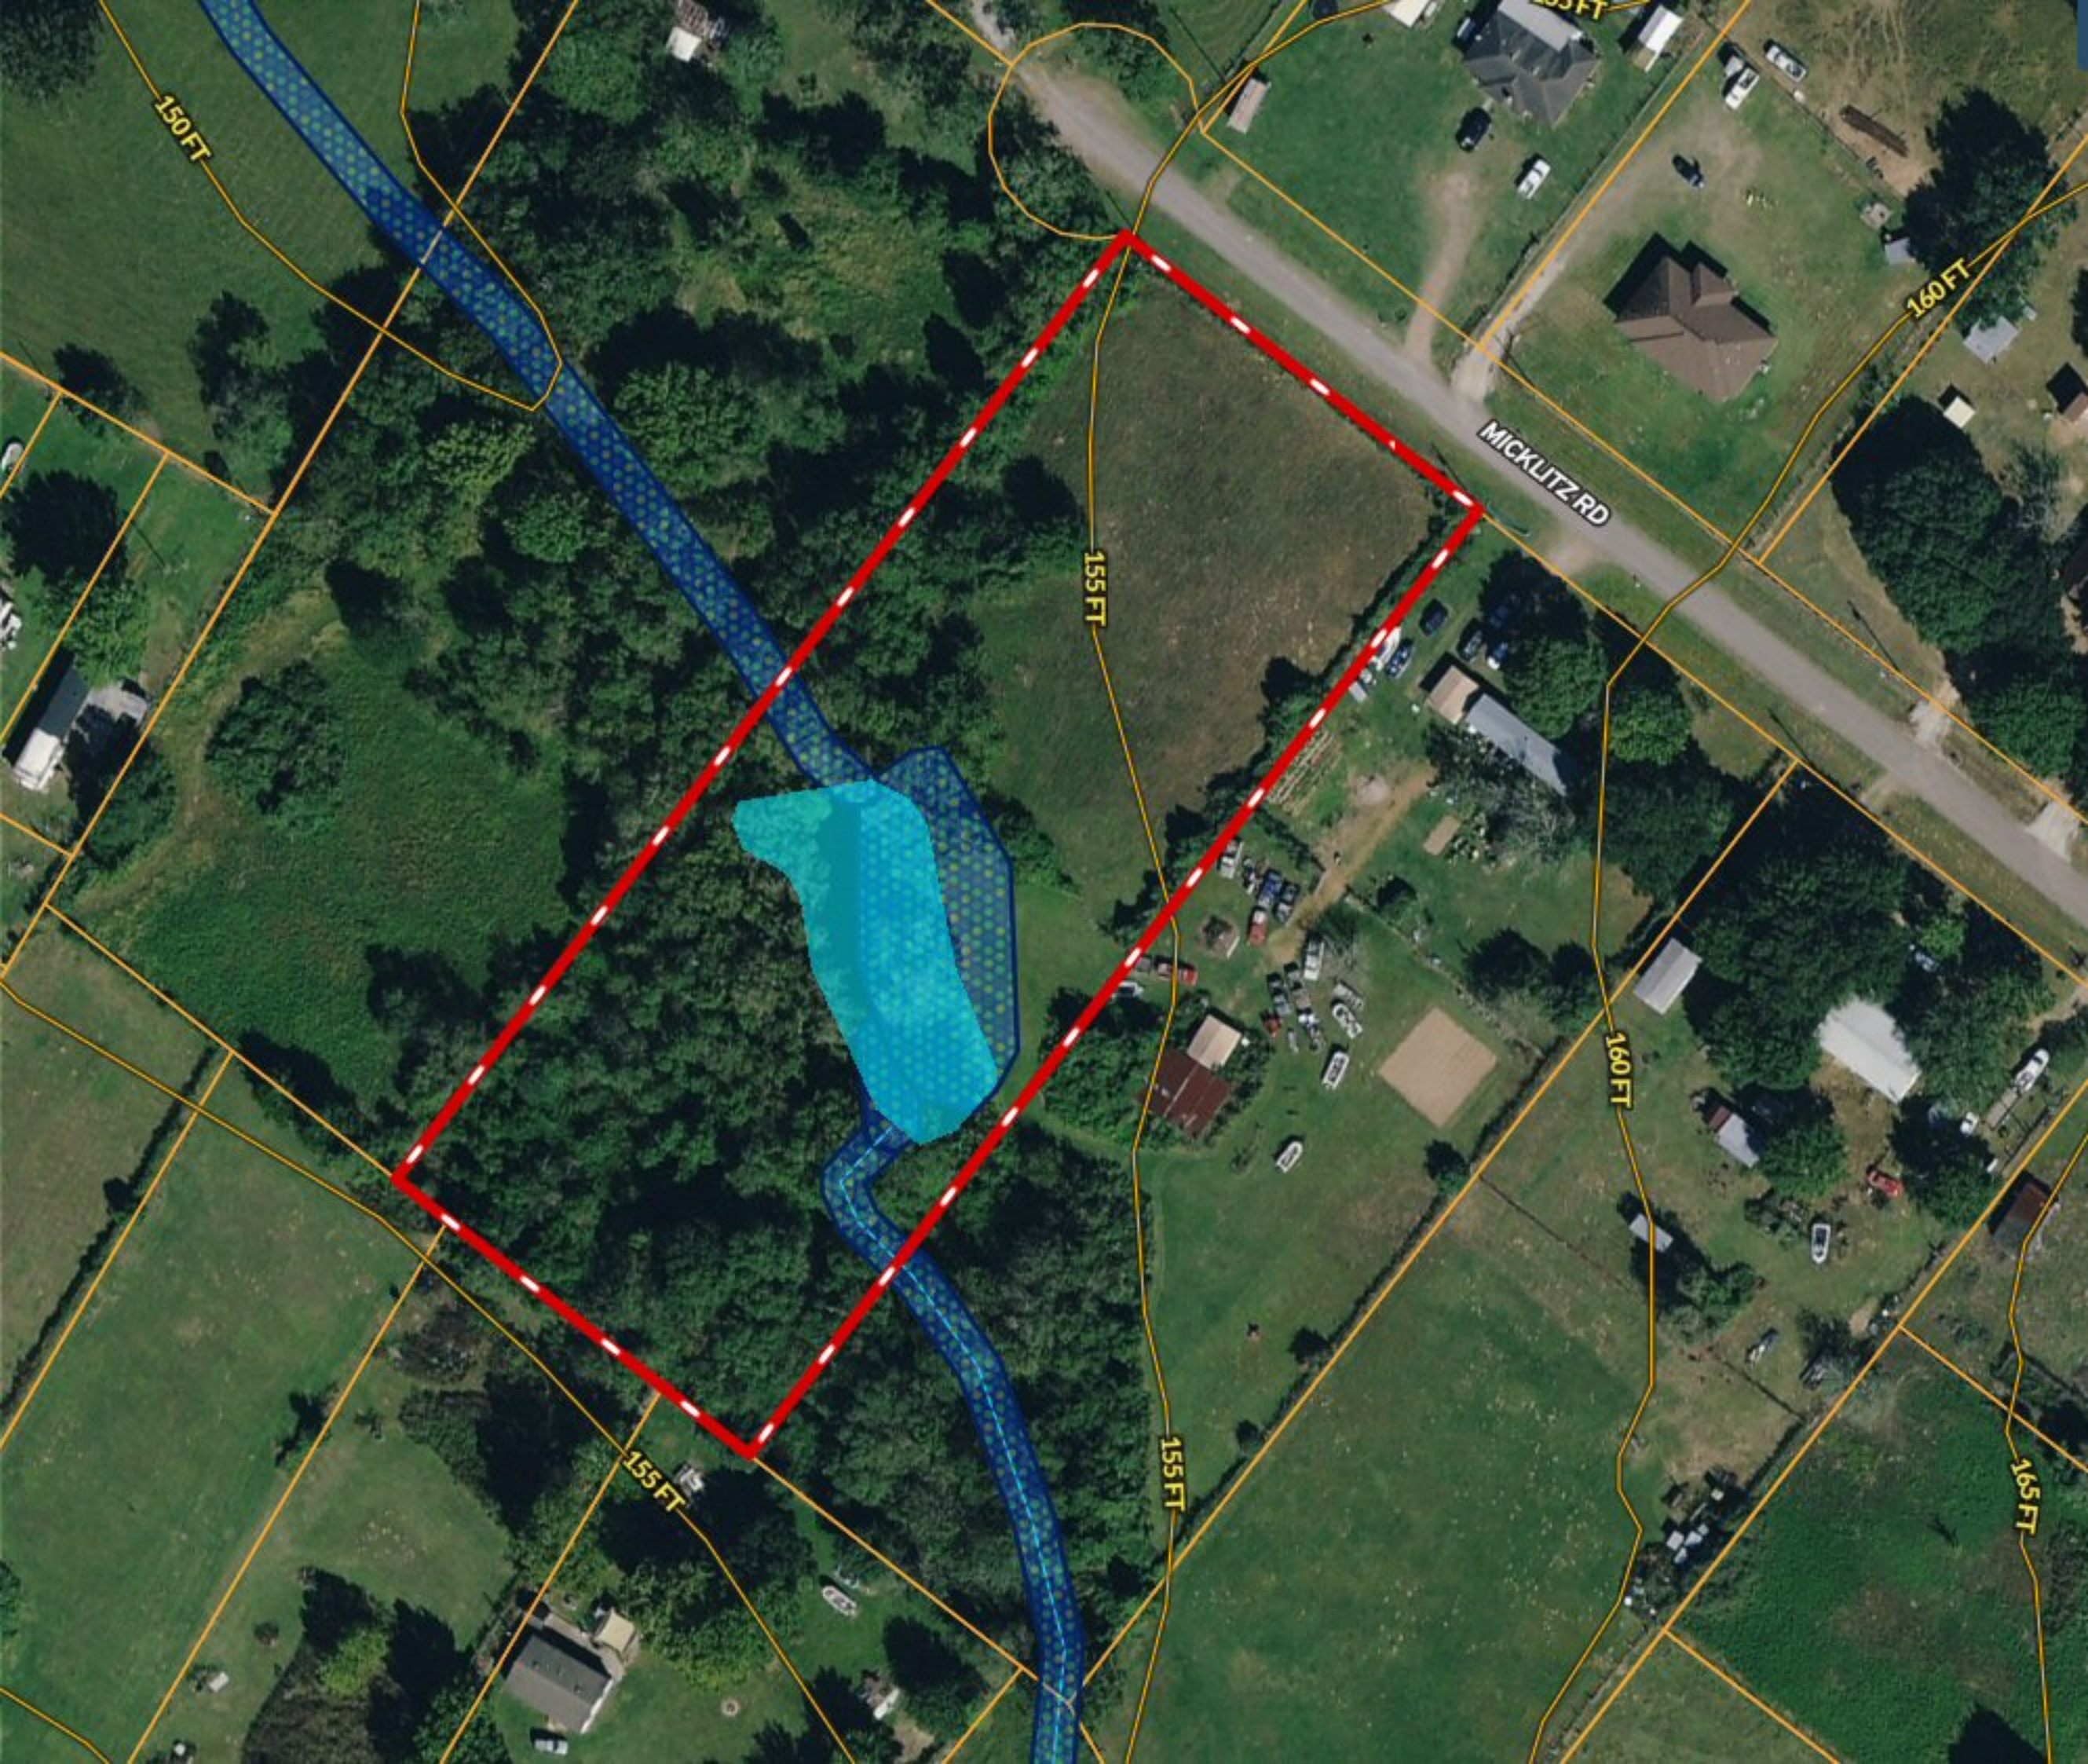

2.69 ACRES ~ Tract 7 Micklitz Rd

Copyright © and (P) 1988–2010 Microsoft Corporation and/or its suppliers. All rights reserved. <http://www.microsoft.com/mappoint/>
Certain mapping and direction data © 2010 NAVTEQ. All rights reserved. The Data for areas of Canada includes information taken with permission from Canadian authorities, including: © Her Majesty the Queen in Right of Canada, © Queen's Printer for Ontario. NAVTEQ and NAVTEQ ON BOARD are trademarks of NAVTEQ. © 2010 Tele Atlas North America, Inc. All rights reserved. Tele Atlas and Tele Atlas North America are trademarks of Tele Atlas, Inc. © 2010 by Applied Geographic Systems. All rights reserved.

150 FT

160 FT

MICKLITZ RD

155 FT

160 FT

155 FT

155 FT

165 FT