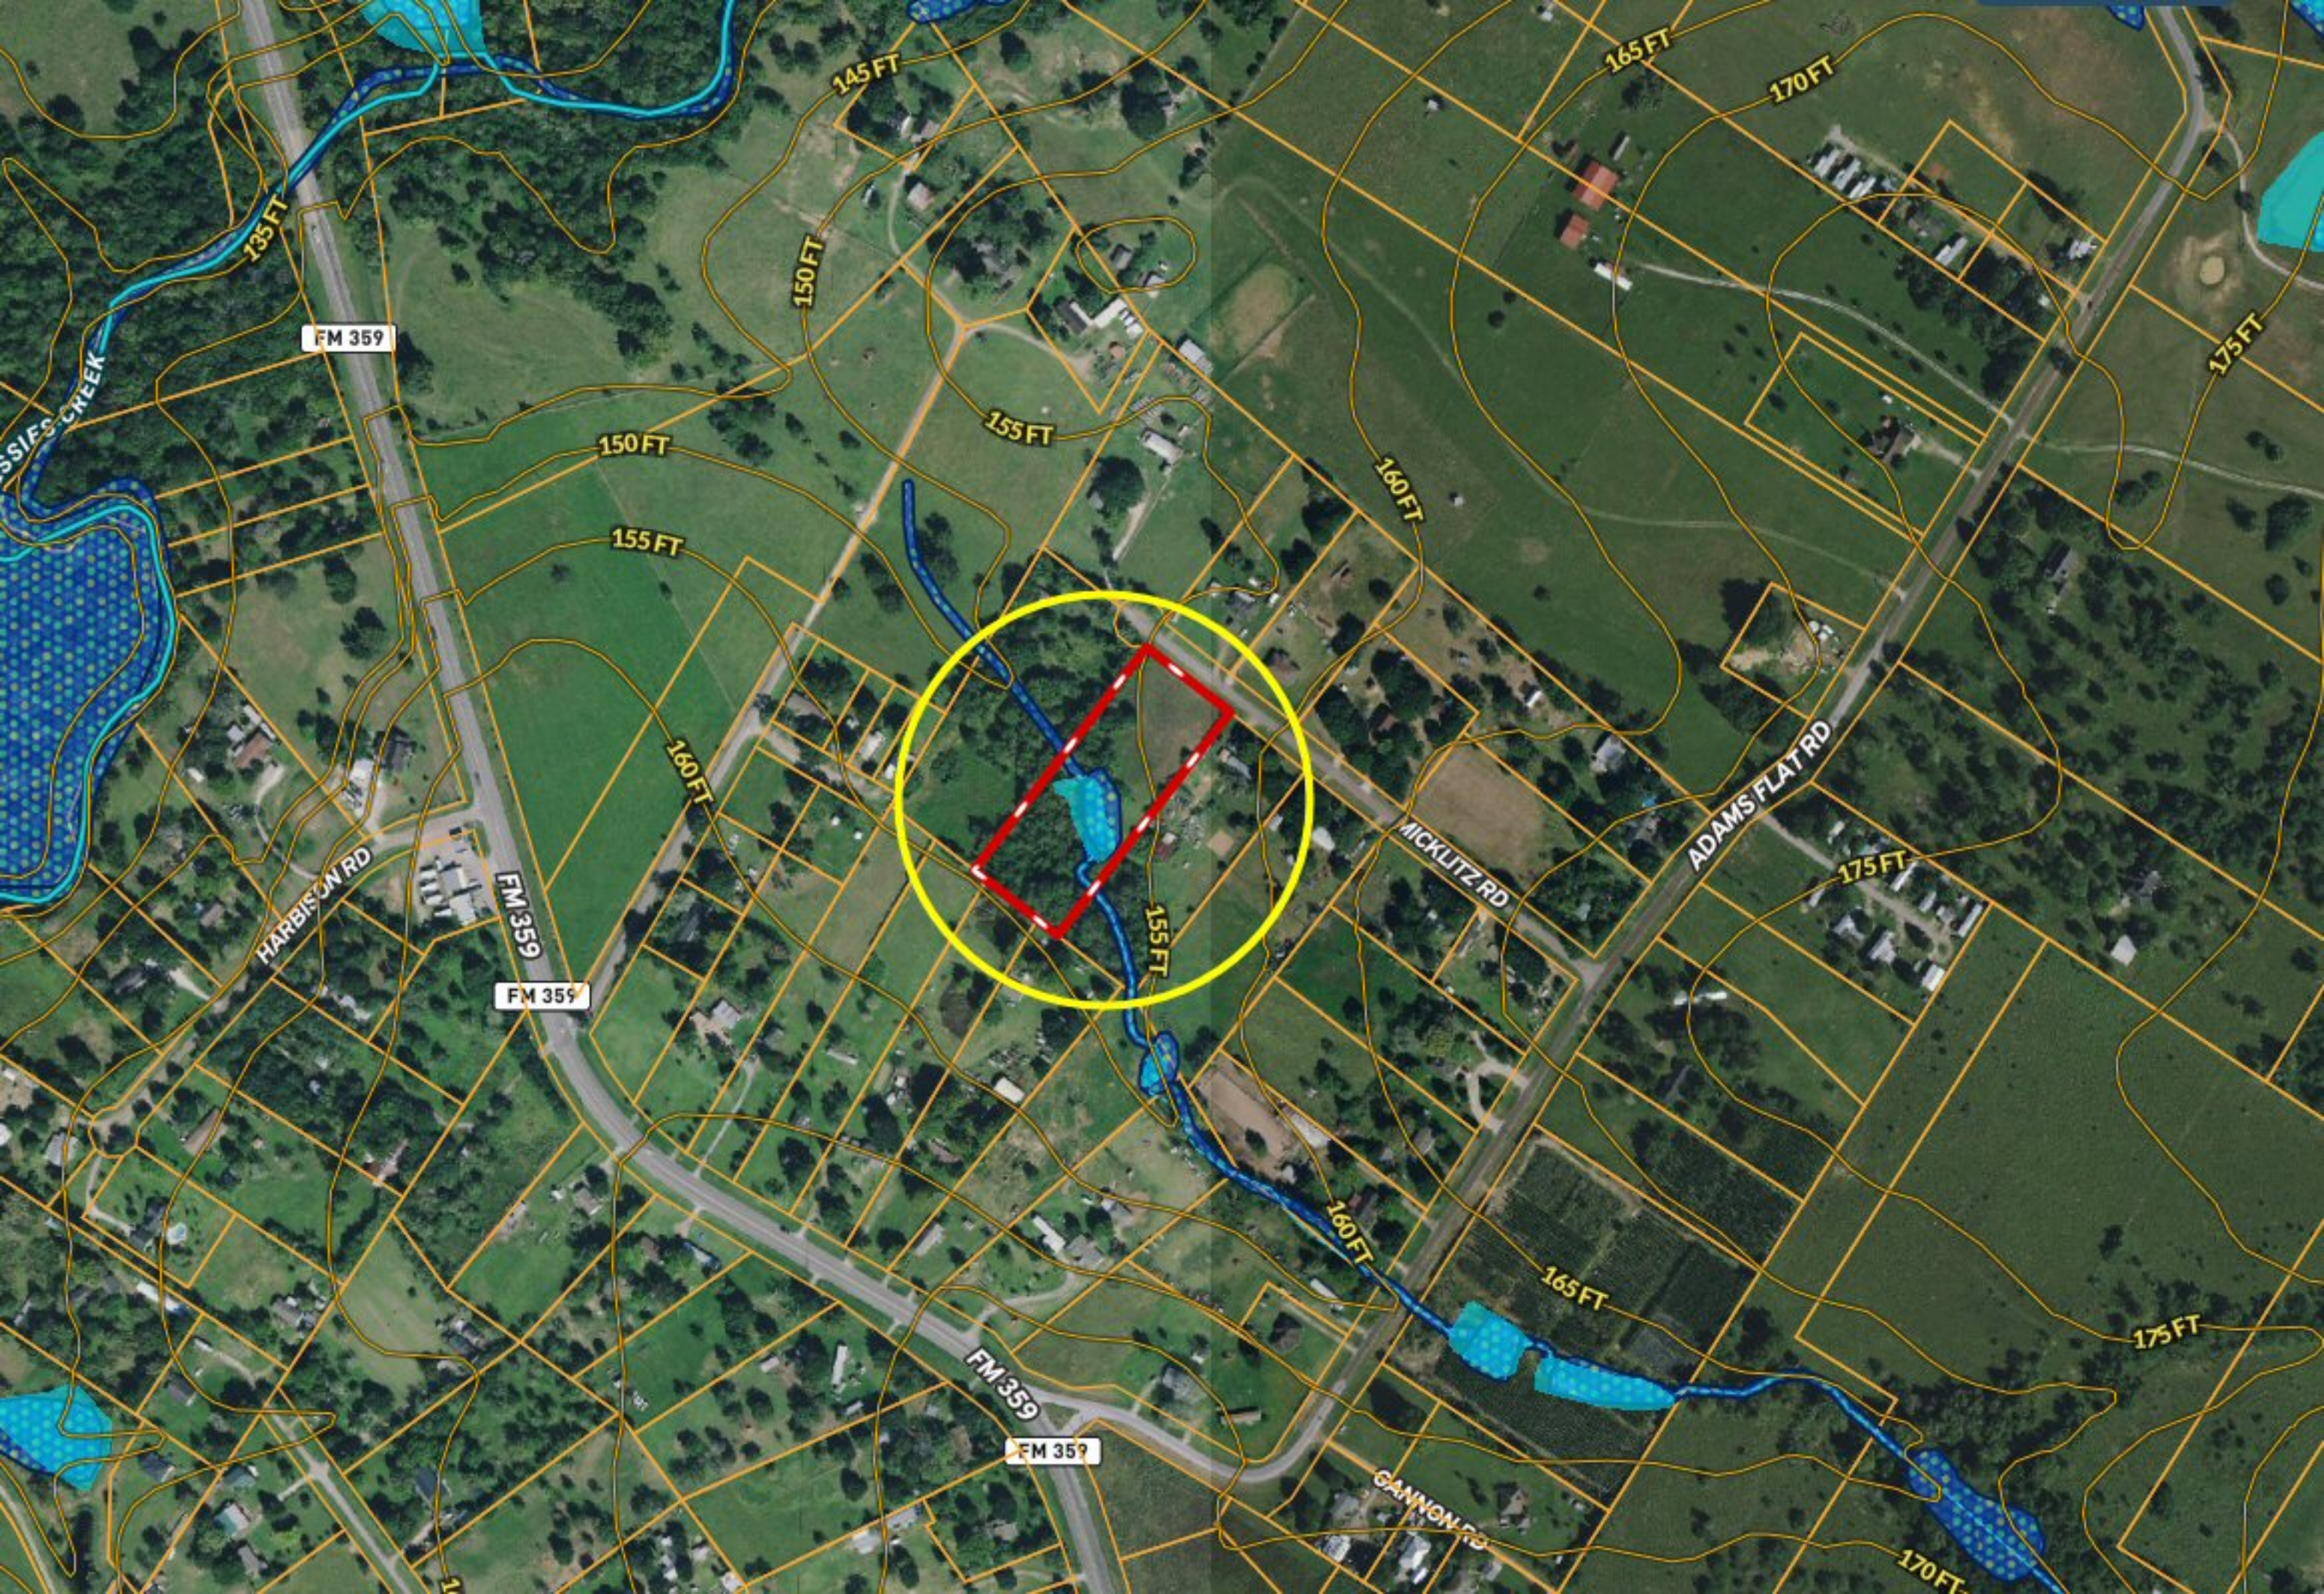

2.69 ACRES ~ Tract 7 Micklitz Rd

Copyright © and (P) 1988–2010 Microsoft Corporation and/or its suppliers. All rights reserved. <http://www.microsoft.com/mappoint/>
Certain mapping and direction data © 2010 NAVTEQ. All rights reserved. The Data for areas of Canada includes information taken with permission from Canadian authorities, including: © Her Majesty the Queen in Right of Canada, © Queen's Printer for Ontario. NAVTEQ and NAVTEQ ON BOARD are trademarks of NAVTEQ. © 2010 Tele Atlas North America, Inc. All rights reserved. Tele Atlas and Tele Atlas North America are trademarks of Tele Atlas, Inc. © 2010 by Applied Geographic Systems. All rights reserved.

150 FT

160 FT

MICKLITZ RD

155 FT

160 FT

155 FT

155 FT

165 FT