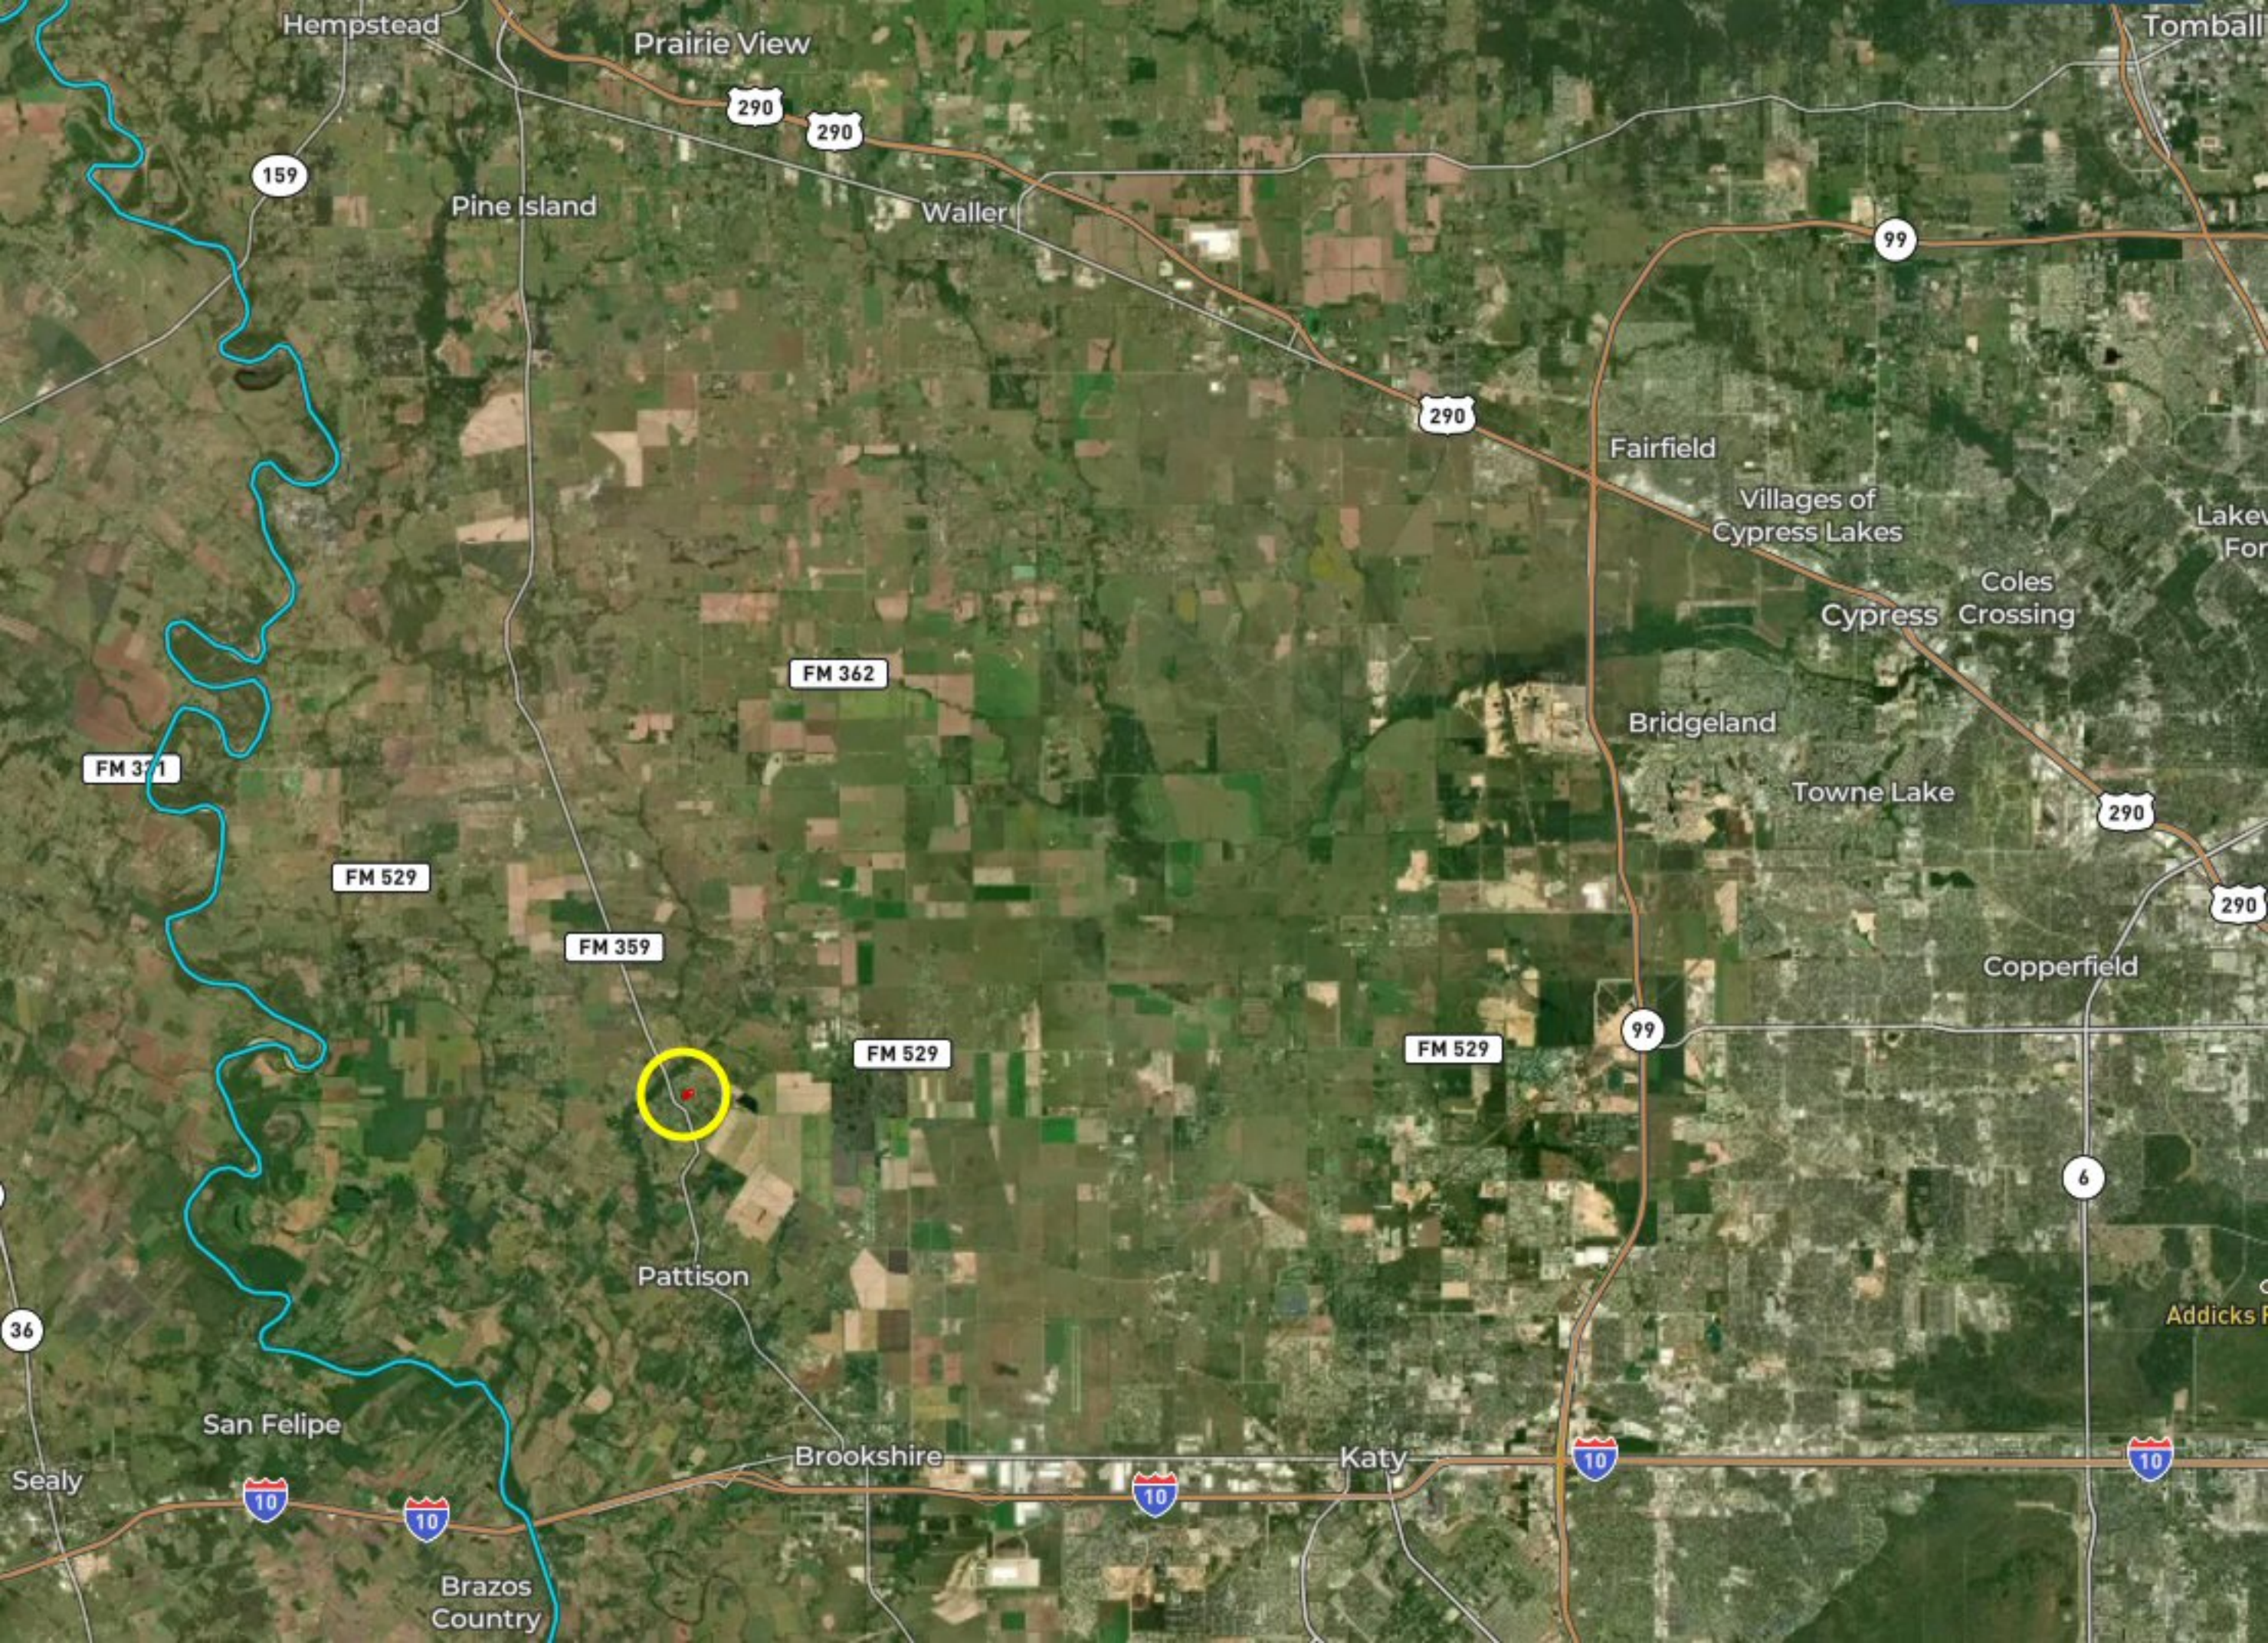

2.69 ACRES ~ Tract 7 Micklitz Rd

Copyright © and (P) 1988–2010 Microsoft Corporation and/or its suppliers. All rights reserved. <http://www.microsoft.com/mappoint/>
Certain mapping and direction data © 2010 NAVTEQ. All rights reserved. The Data for areas of Canada includes information taken with permission from Canadian authorities, including: © Her Majesty the Queen in Right of Canada, © Queen's Printer for Ontario. NAVTEQ and NAVTEQ ON BOARD are trademarks of NAVTEQ. © 2010 Tele Atlas North America, Inc. All rights reserved. Tele Atlas and Tele Atlas North America are trademarks of Tele Atlas, Inc. © 2010 by Applied Geographic Systems. All rights reserved.

150 FT

160 FT

MICKLITZ RD

155 FT

160 FT

155 FT

155 FT

165 FT