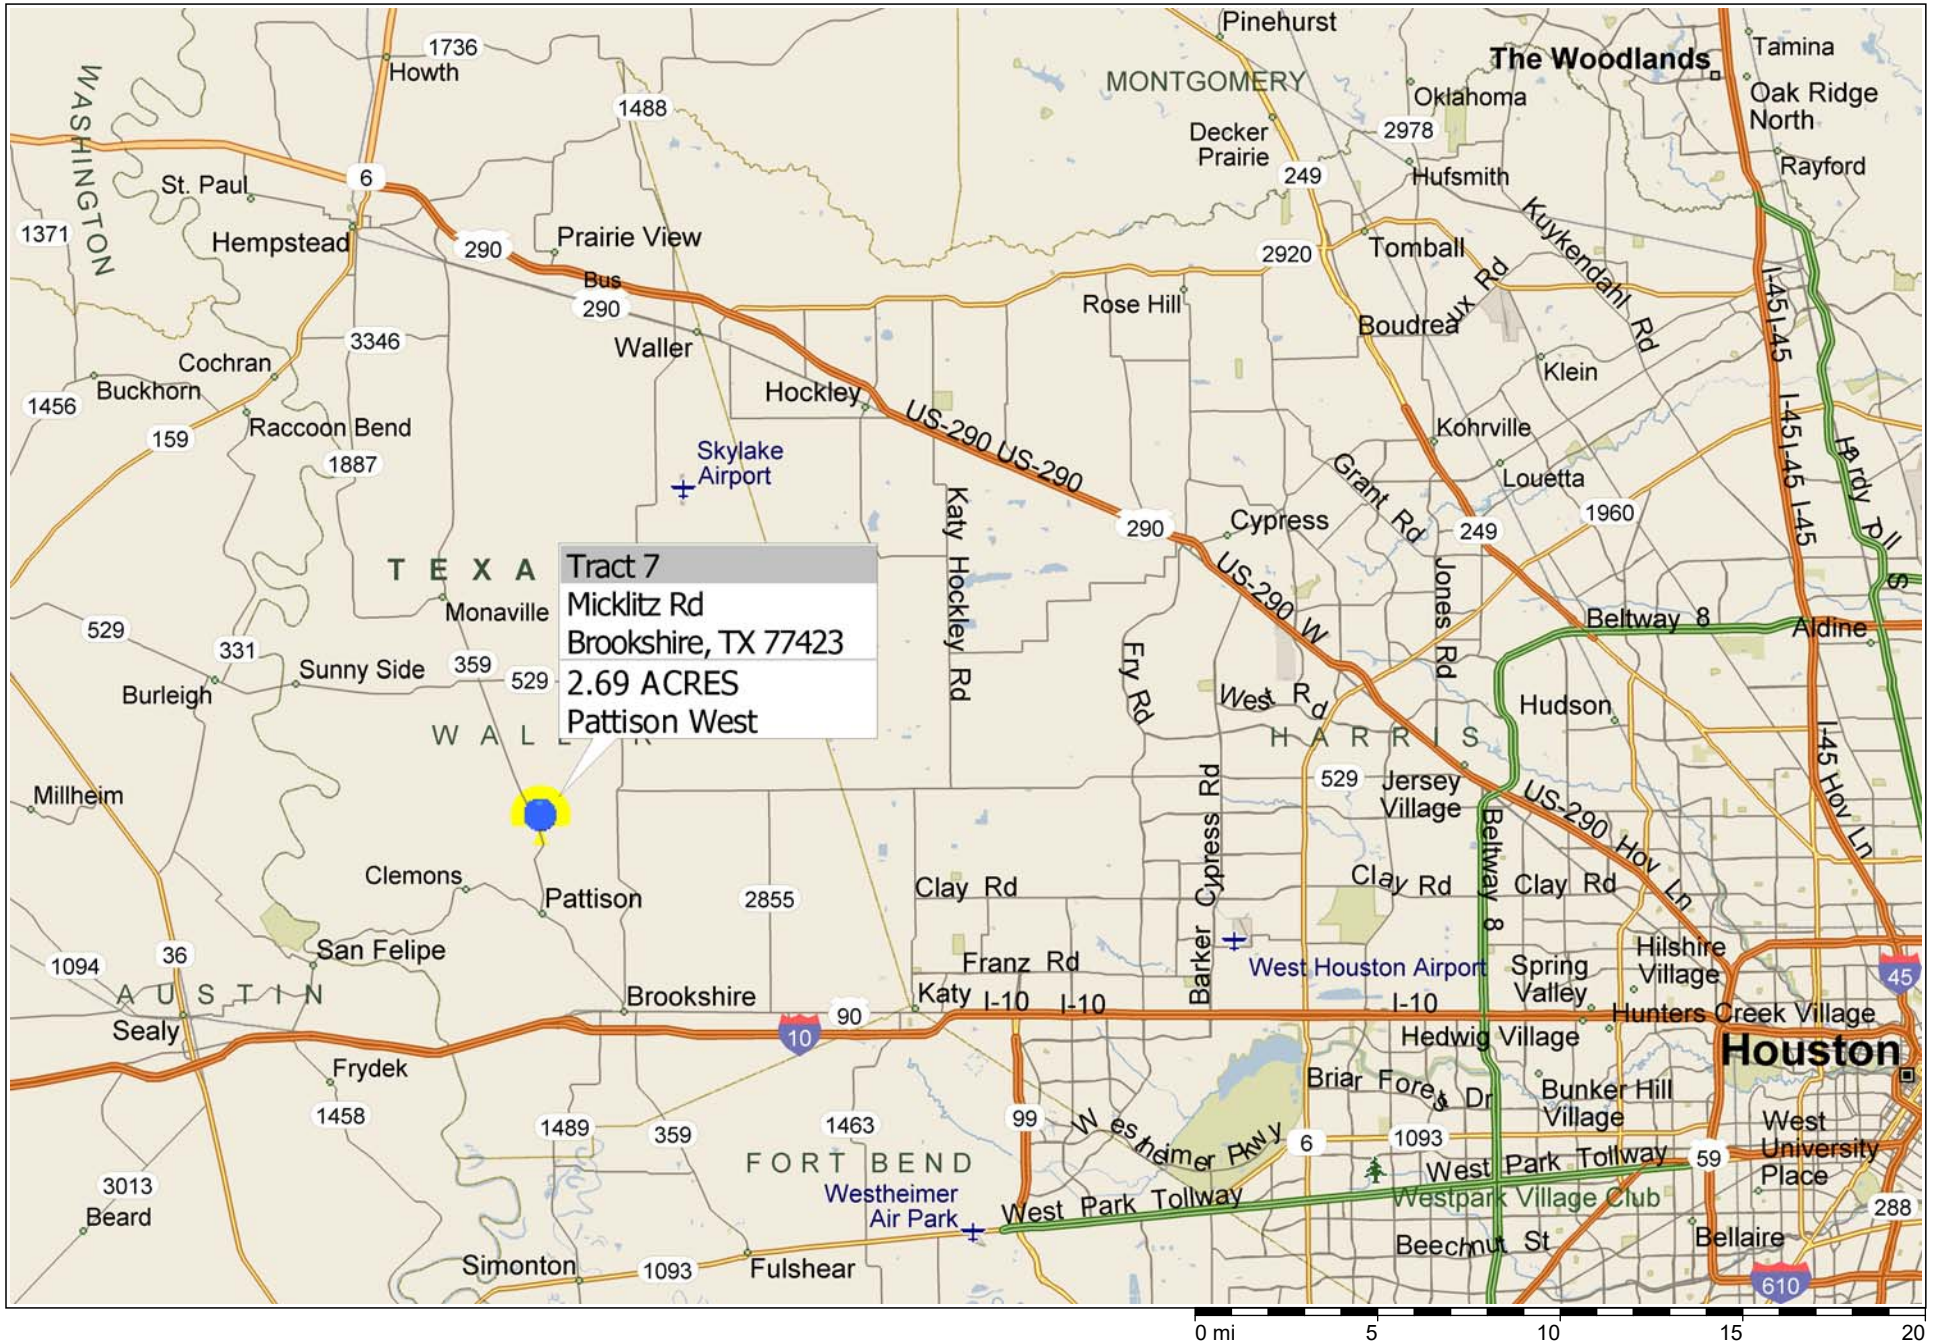

2.69 ACRES ~ Tract 7 Micklitz Rd

Copyright © and (P) 1988–2010 Microsoft Corporation and/or its suppliers. All rights reserved. <http://www.microsoft.com/mappoint/>
Certain mapping and direction data © 2010 NAVTEQ. All rights reserved. The Data for areas of Canada includes information taken with permission from Canadian authorities, including: © Her Majesty the Queen in Right of Canada, © Queen's Printer for Ontario. NAVTEQ and NAVTEQ ON BOARD are trademarks of NAVTEQ. © 2010 Tele Atlas North America, Inc. All rights reserved. Tele Atlas and Tele Atlas North America are trademarks of Tele Atlas, Inc. © 2010 by Applied Geographic Systems. All rights reserved.

150 FT

160 FT

MICKLITZ RD

155 FT

160 FT

155 FT

155 FT

165 FT