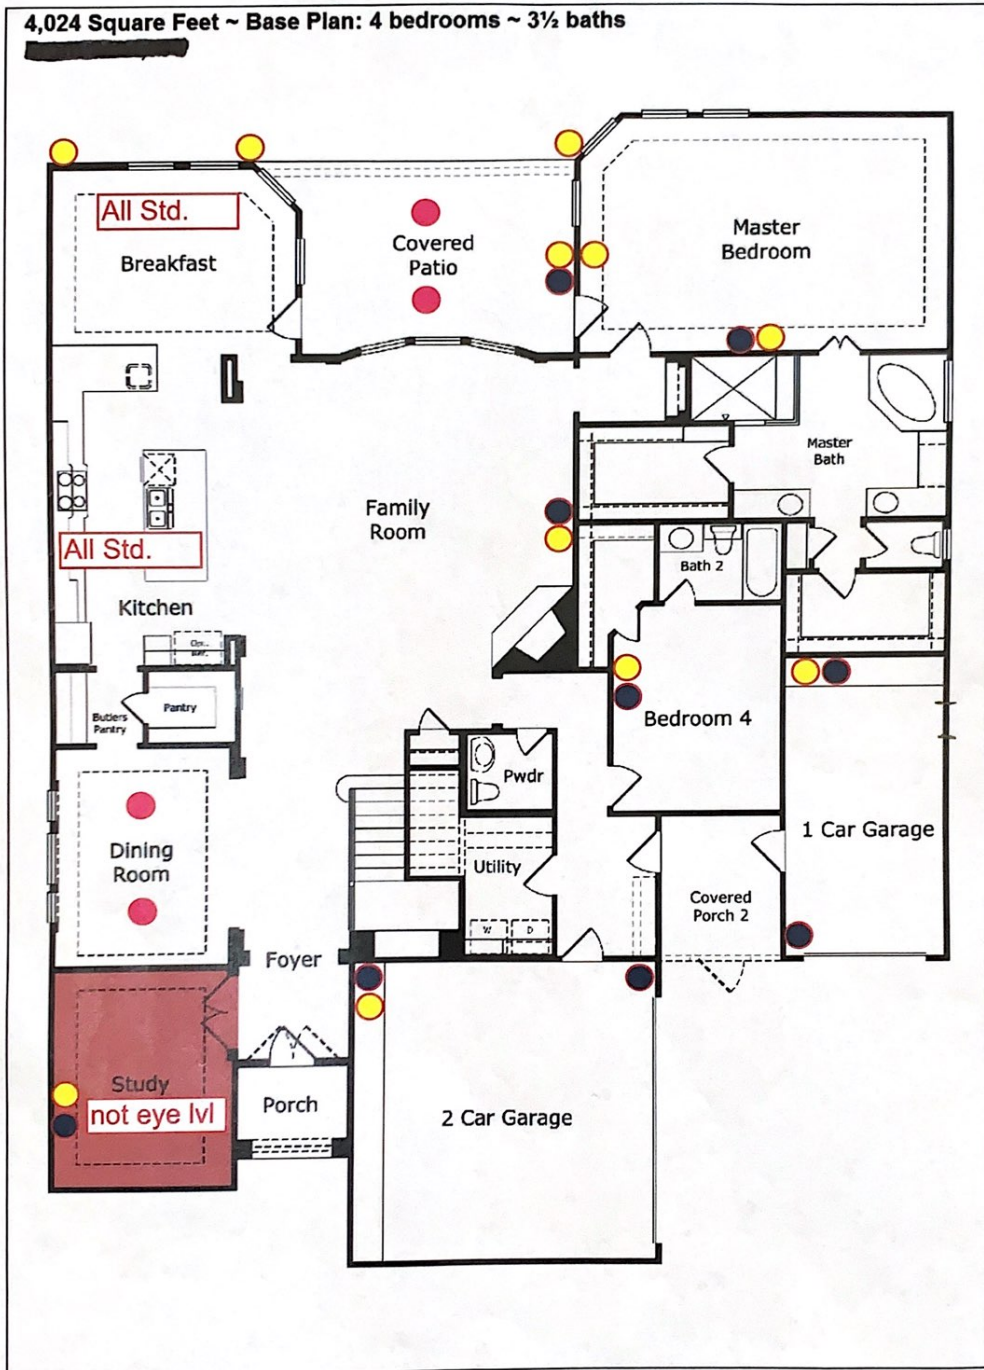

● Tubes - From eye level into attic

● Extra Power - Eye Level

● Speakers

Avalon at Riverstone 70s - Legacy Series

Salerno

4,024 Square Feet ~ Base Plan: 4 bedrooms ~ 3½ baths

4,024 Square Feet ~ Base Plan: 4 bedrooms ~ 3½ baths