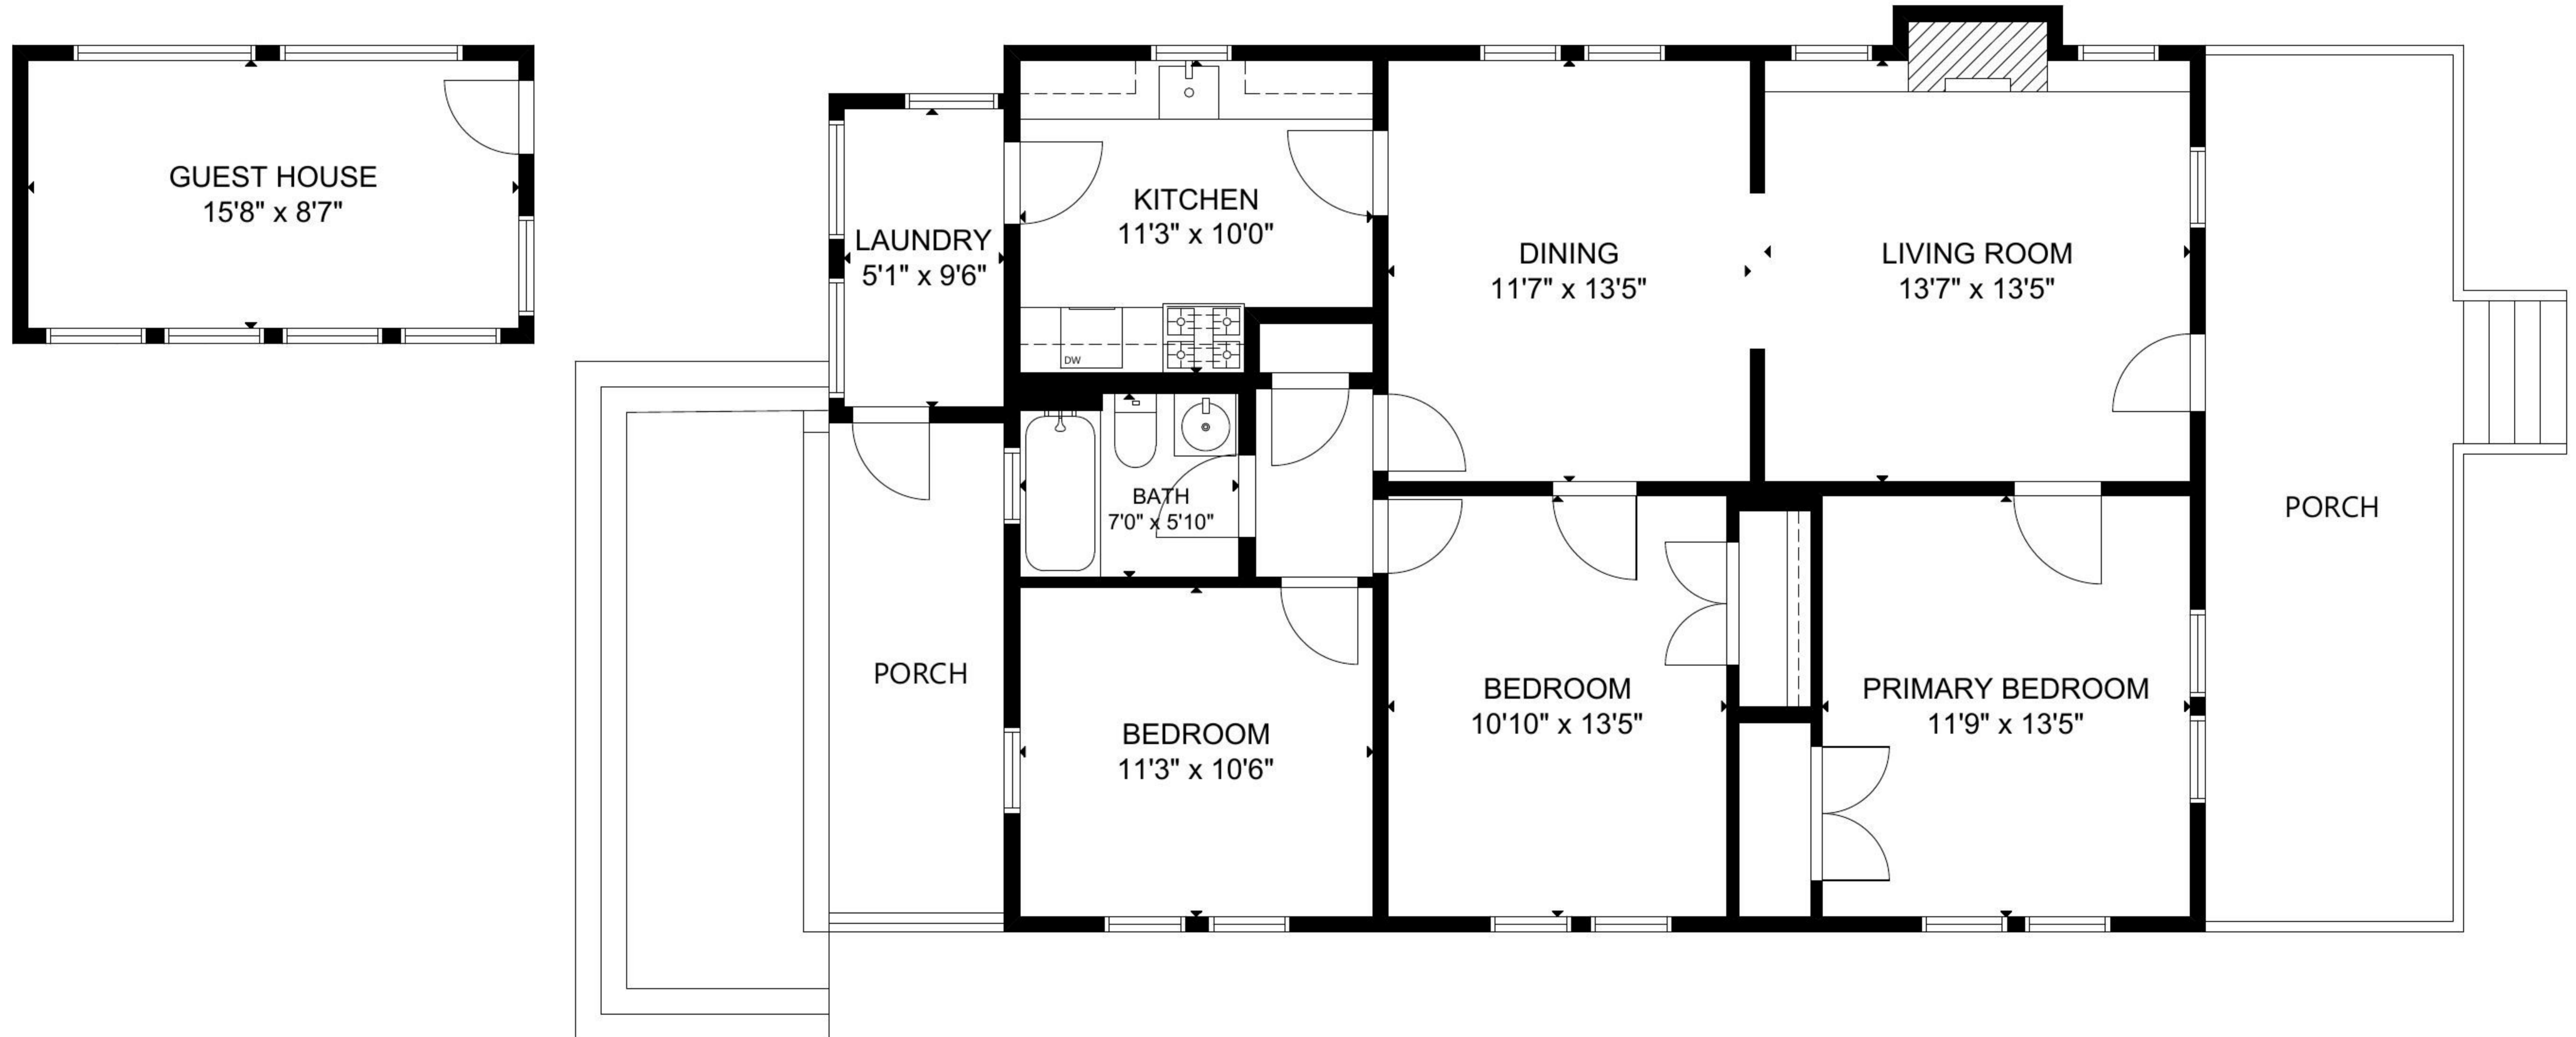

1729 Airline Houston TX 77009

FLOOR 1

GROSS INTERNAL AREA
TOTAL: 1,024 sq ft
FLOOR 1: 1,024 sq ft
EXCLUDED AREA: GUEST HOUSE: 133 sq ft, LAUNDRY: 48 sq ft
SIZE AND DIMENSIONS ARE APPROXIMATE, ACTUAL MAY VARY.