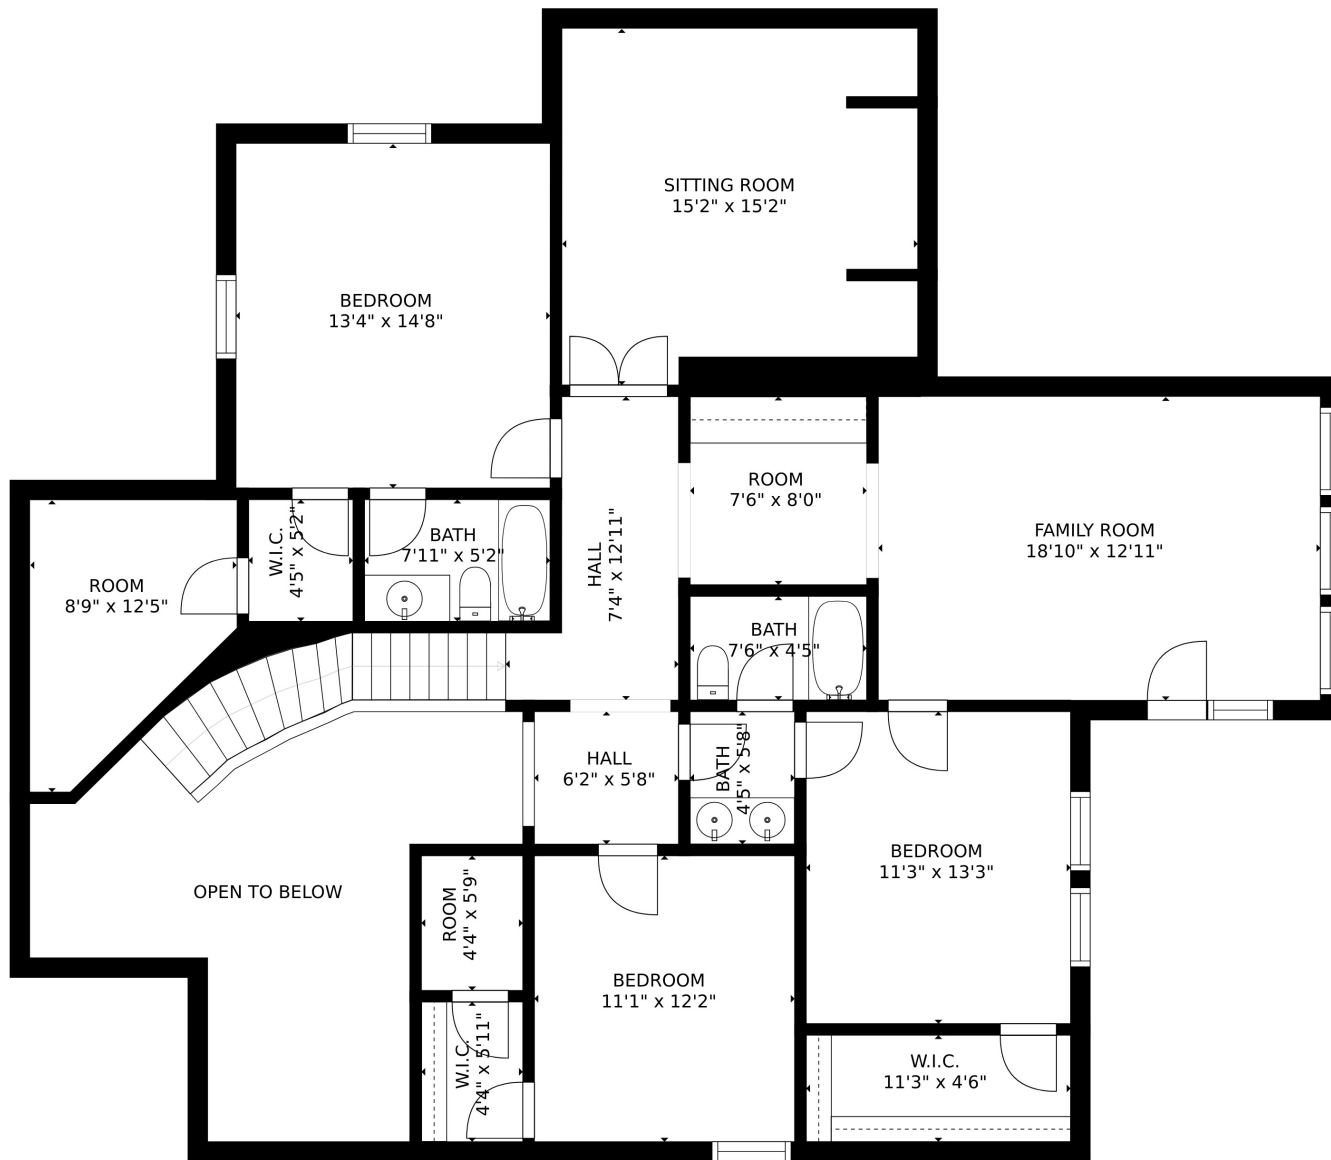

Estimated areas

GLA FLOOR 1: 2529 sq. ft, excluded 641 sq. ft
 GLA FLOOR 2: 1748 sq. ft, excluded 259 sq. ft
 Total GLA 4277 sq. ft, total scanned area 5177 sq. ft

SIZES AND DIMENSIONS ARE APPROXIMATE, ACTUAL MAY VARY.