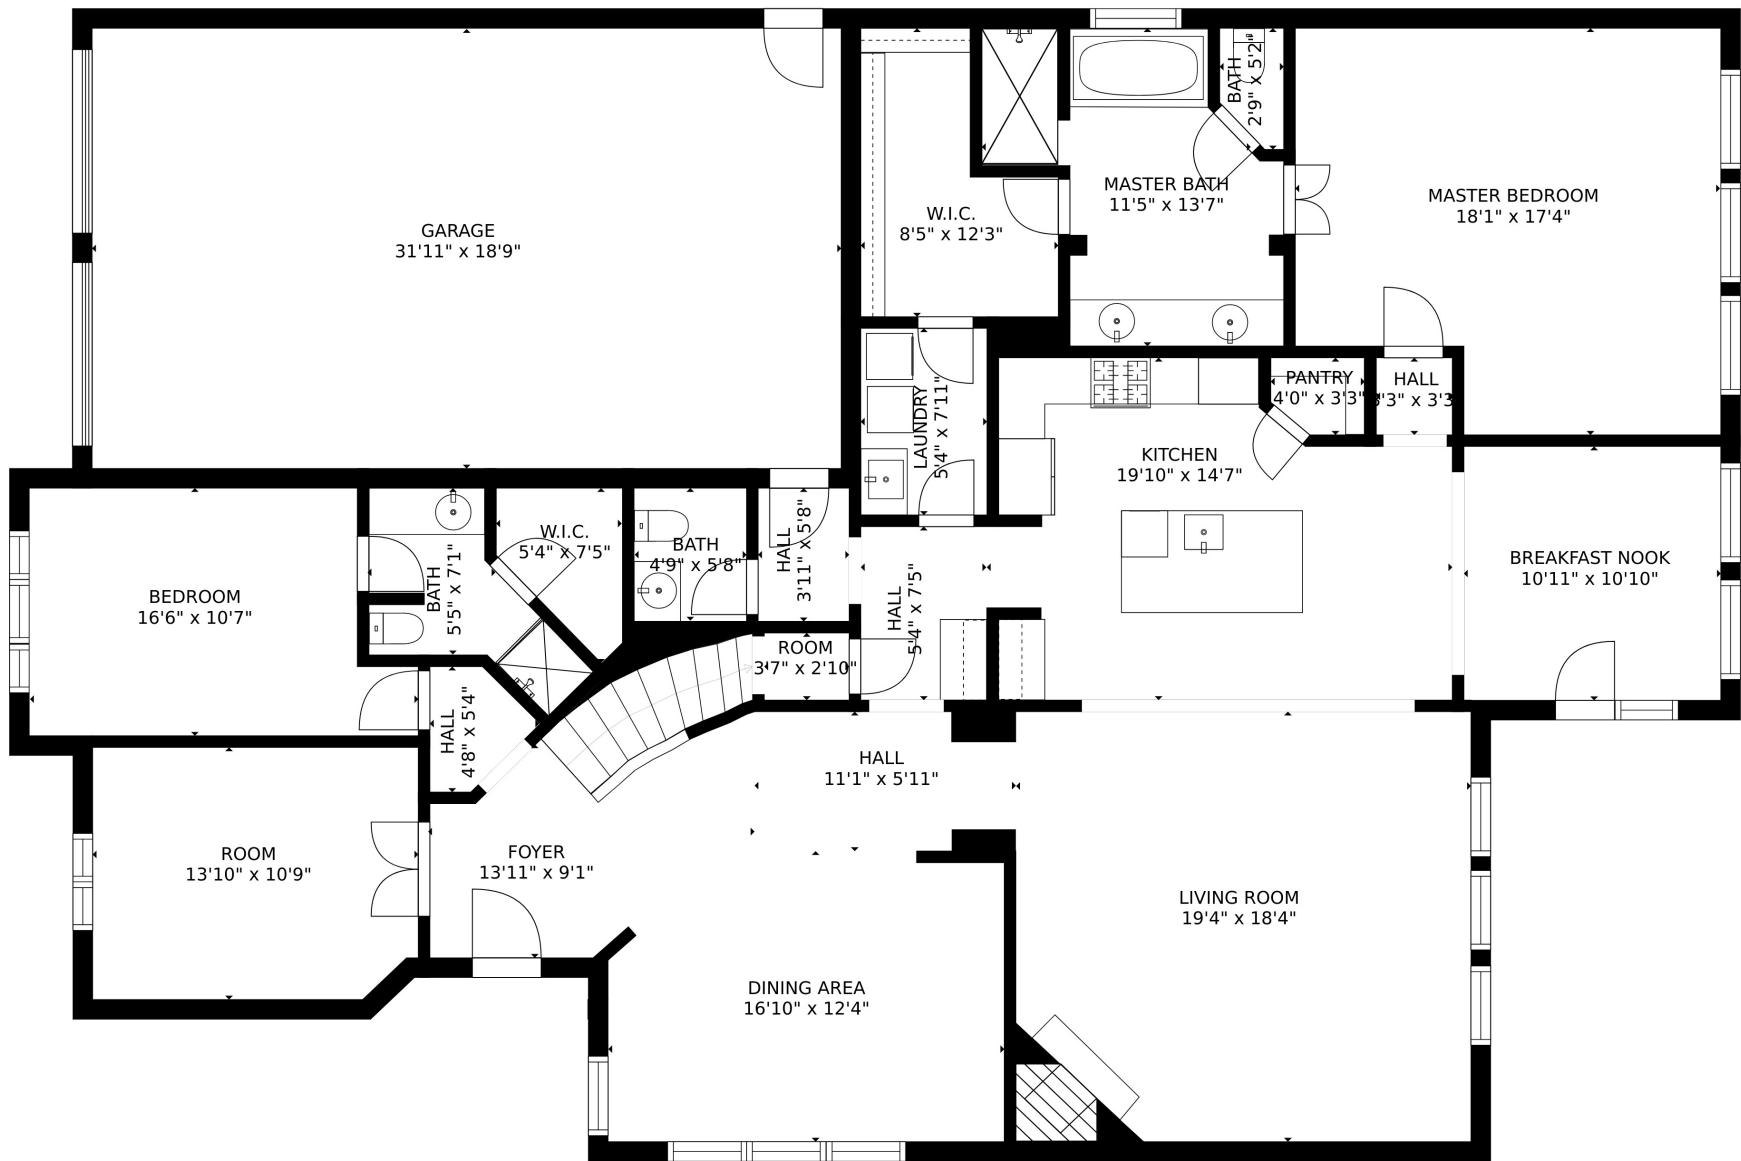

Estimated areas

GLA FLOOR 1: 2529 sq. ft, excluded 641 sq. ft
 GLA FLOOR 2: 1748 sq. ft, excluded 259 sq. ft
 Total GLA 4277 sq. ft, total scanned area 5177 sq. ft

SIZES AND DIMENSIONS ARE APPROXIMATE, ACTUAL MAY VARY.