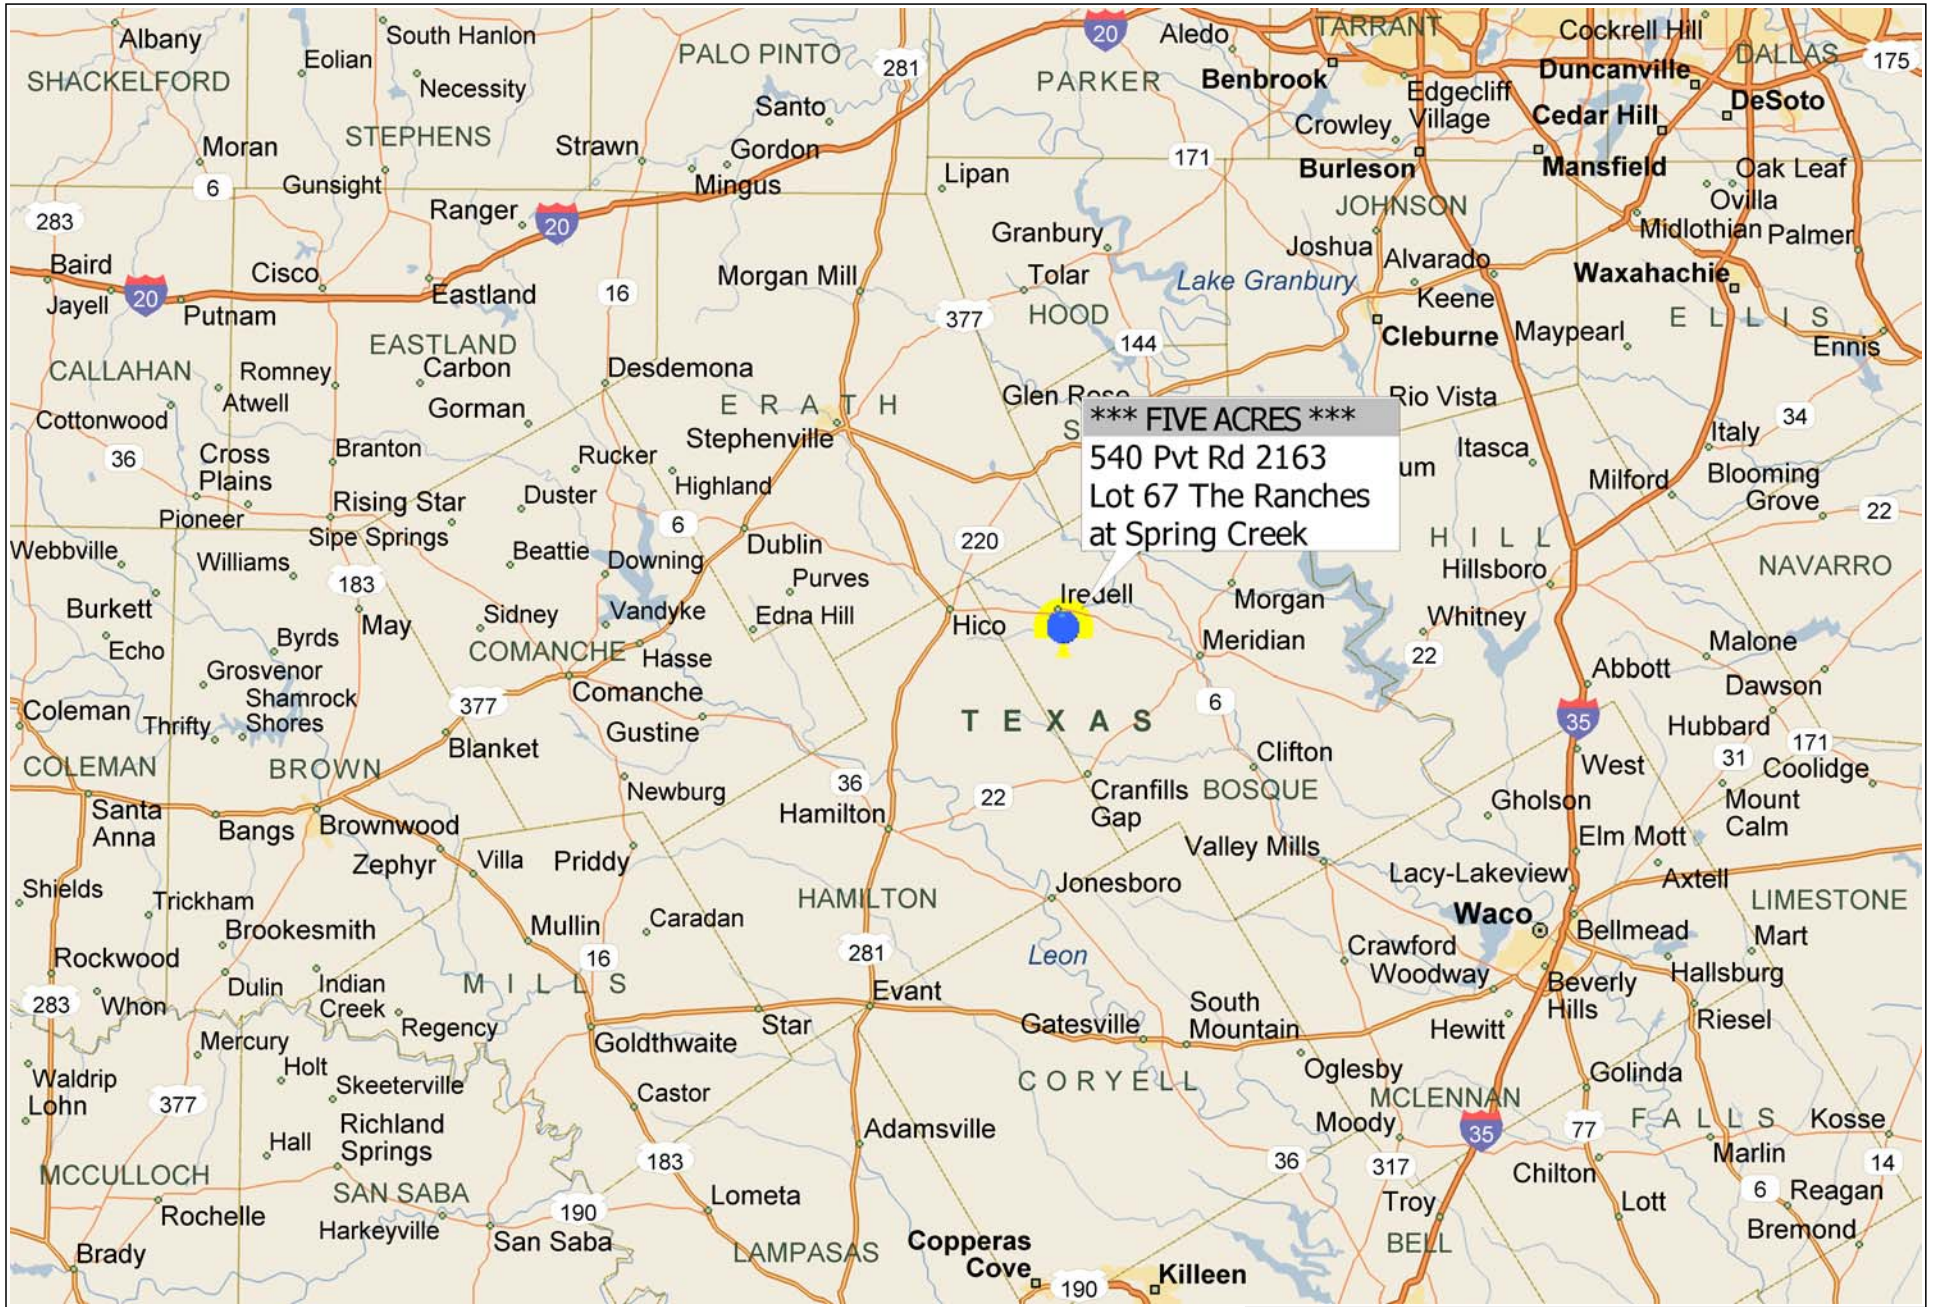

\*\*\* FIVE ACRES \*\*\* 540 Pvt Rd 2163 ~ The Ranches at Spring Creek

NORTH BOSQUE RIVER

Iredell

FM 927

6

6

COUNTY RD 2140

1020 FT

SPRING CREEK RD

1020 FT

1000 FT

960 FT

980 FT

1020 FT

1000 FT

980 FT

980 FT

COUNTY RD 2160

COUNTY RD 2160

1000 FT

1000 FT

980 FT

980 FT

980 FT