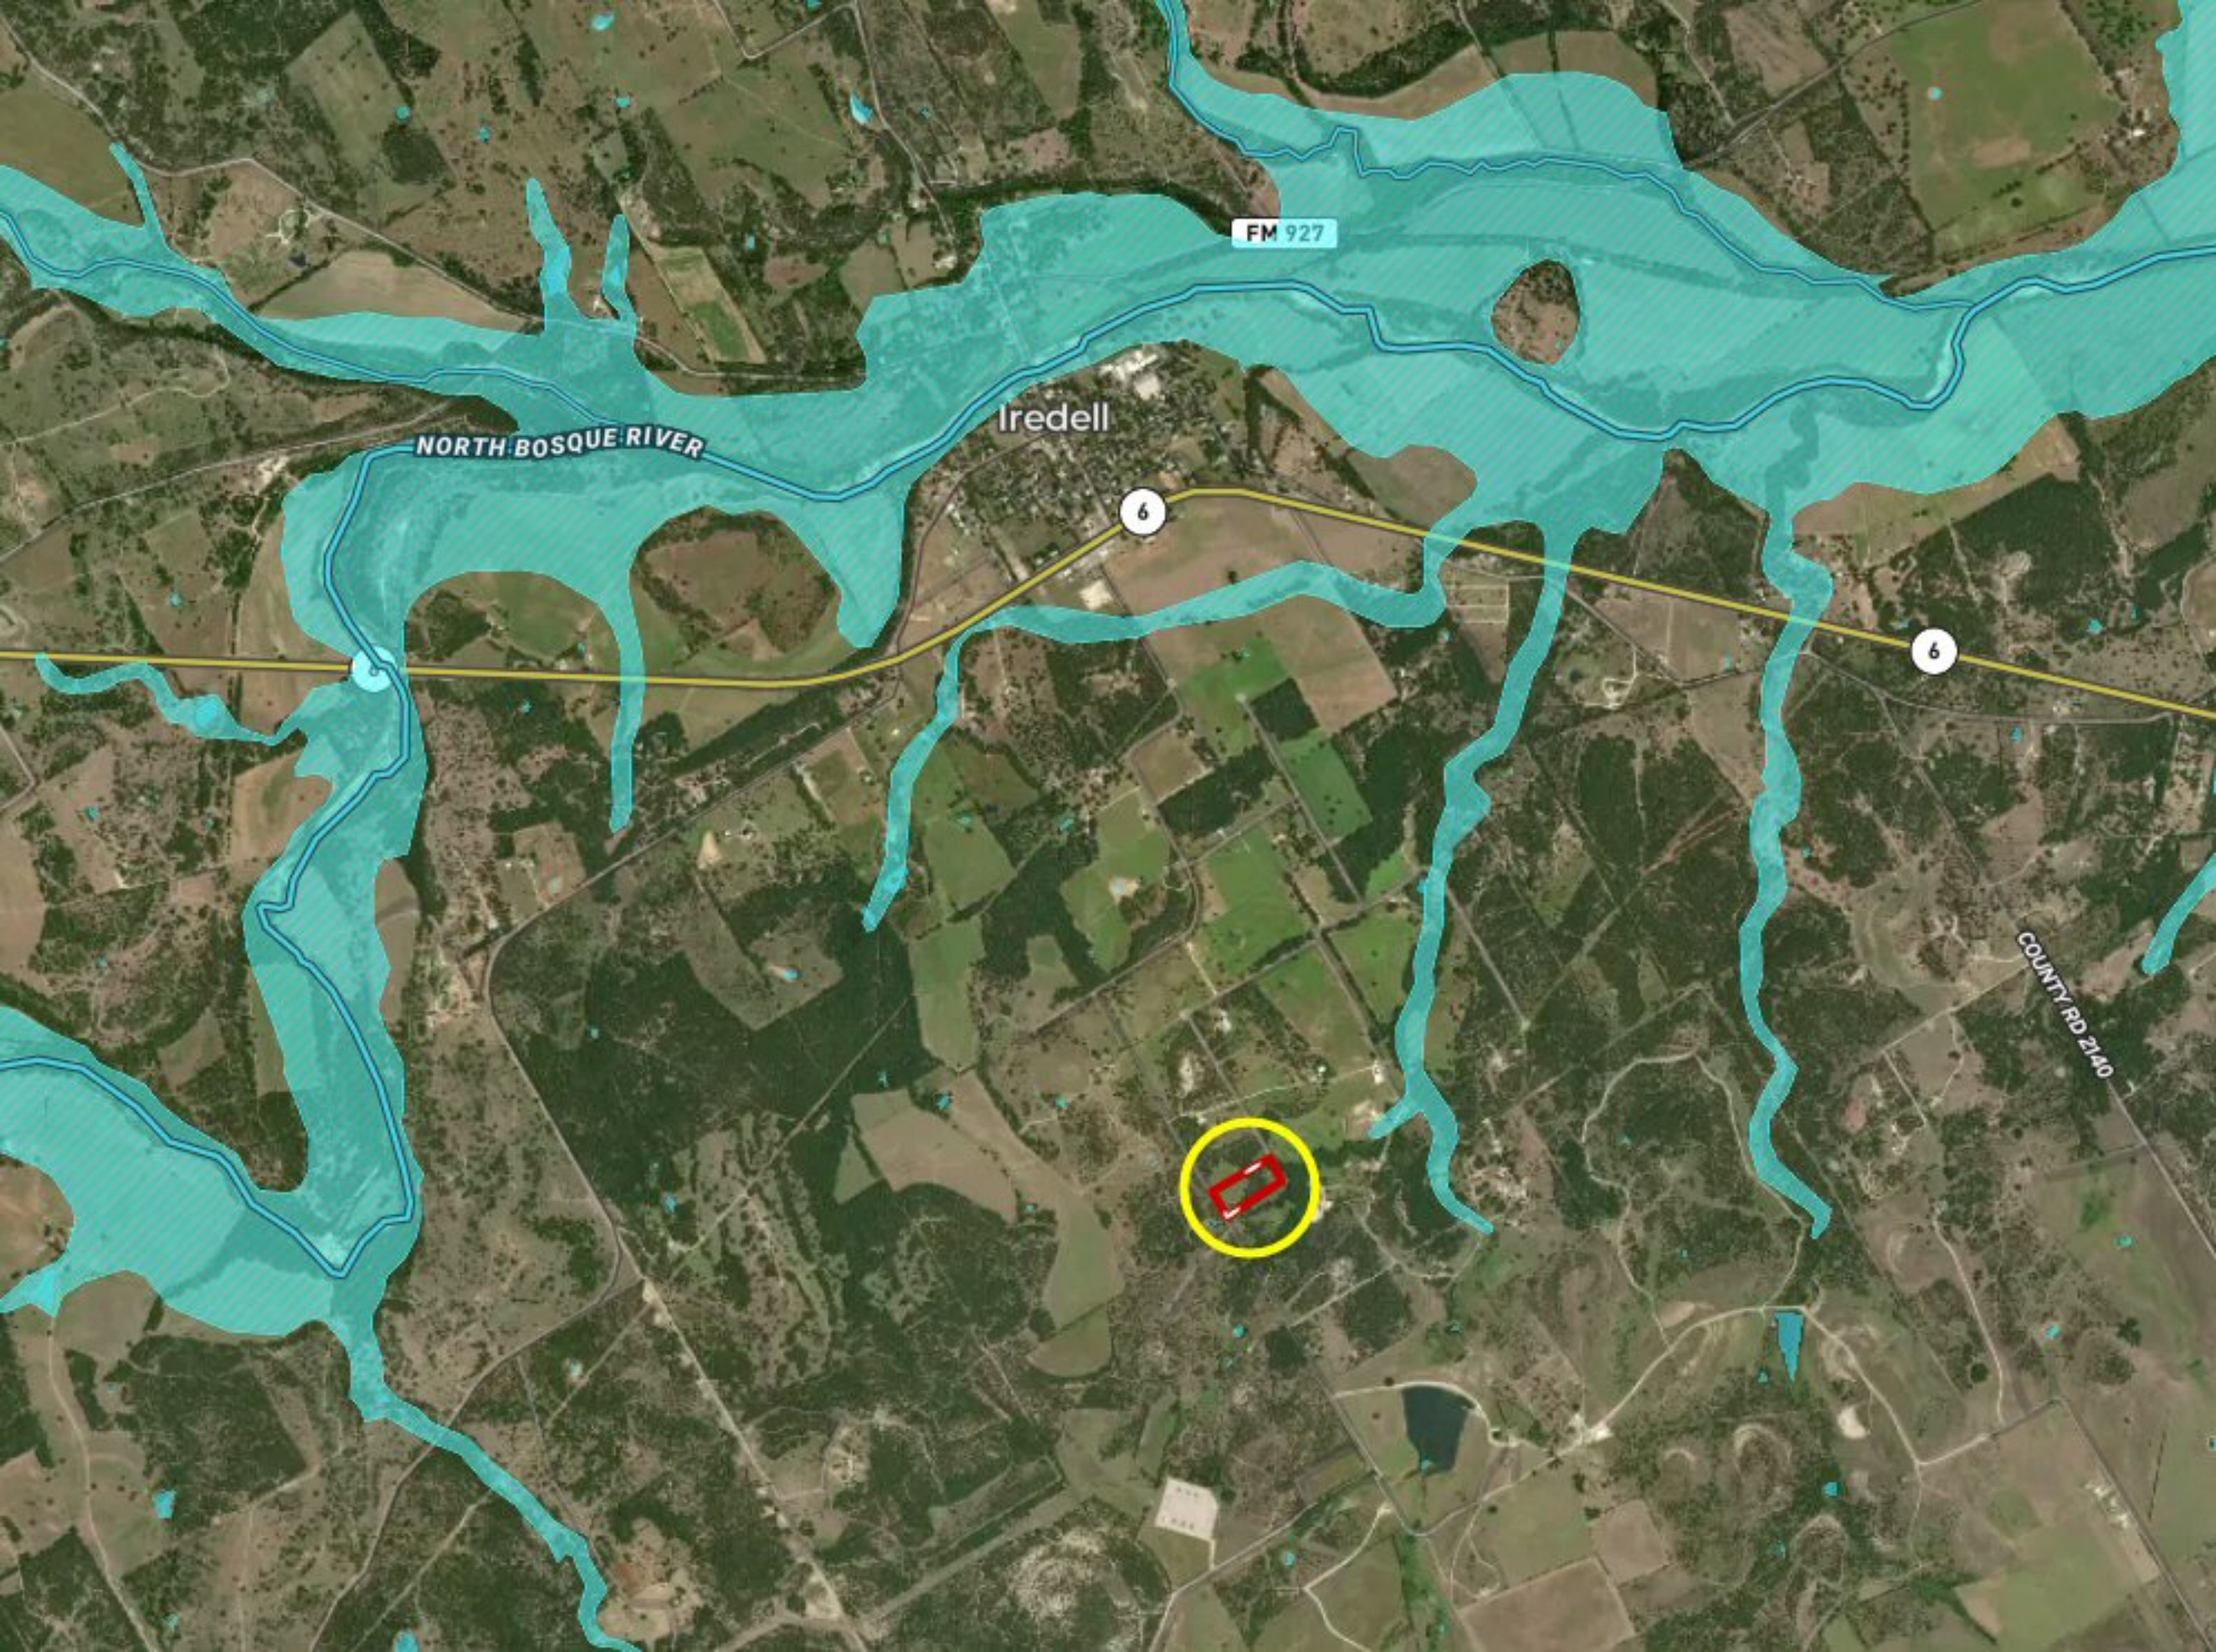

\*\*\* FIVE ACRES \*\*\* 540 Pvt Rd 2163 ~ The Ranches at Spring Creek

NORTH BOSQUE RIVER

Iredell

FM 927

6

6

COUNTY RD 2140

1020 FT

SPRING CREEK RD

1020 FT

1000 FT

960 FT

980 FT

1020 FT

1000 FT

980 FT

980 FT

COUNTY RD 2160

COUNTY RD 2160

1000 FT

1000 FT

980 FT

980 FT

980 FT