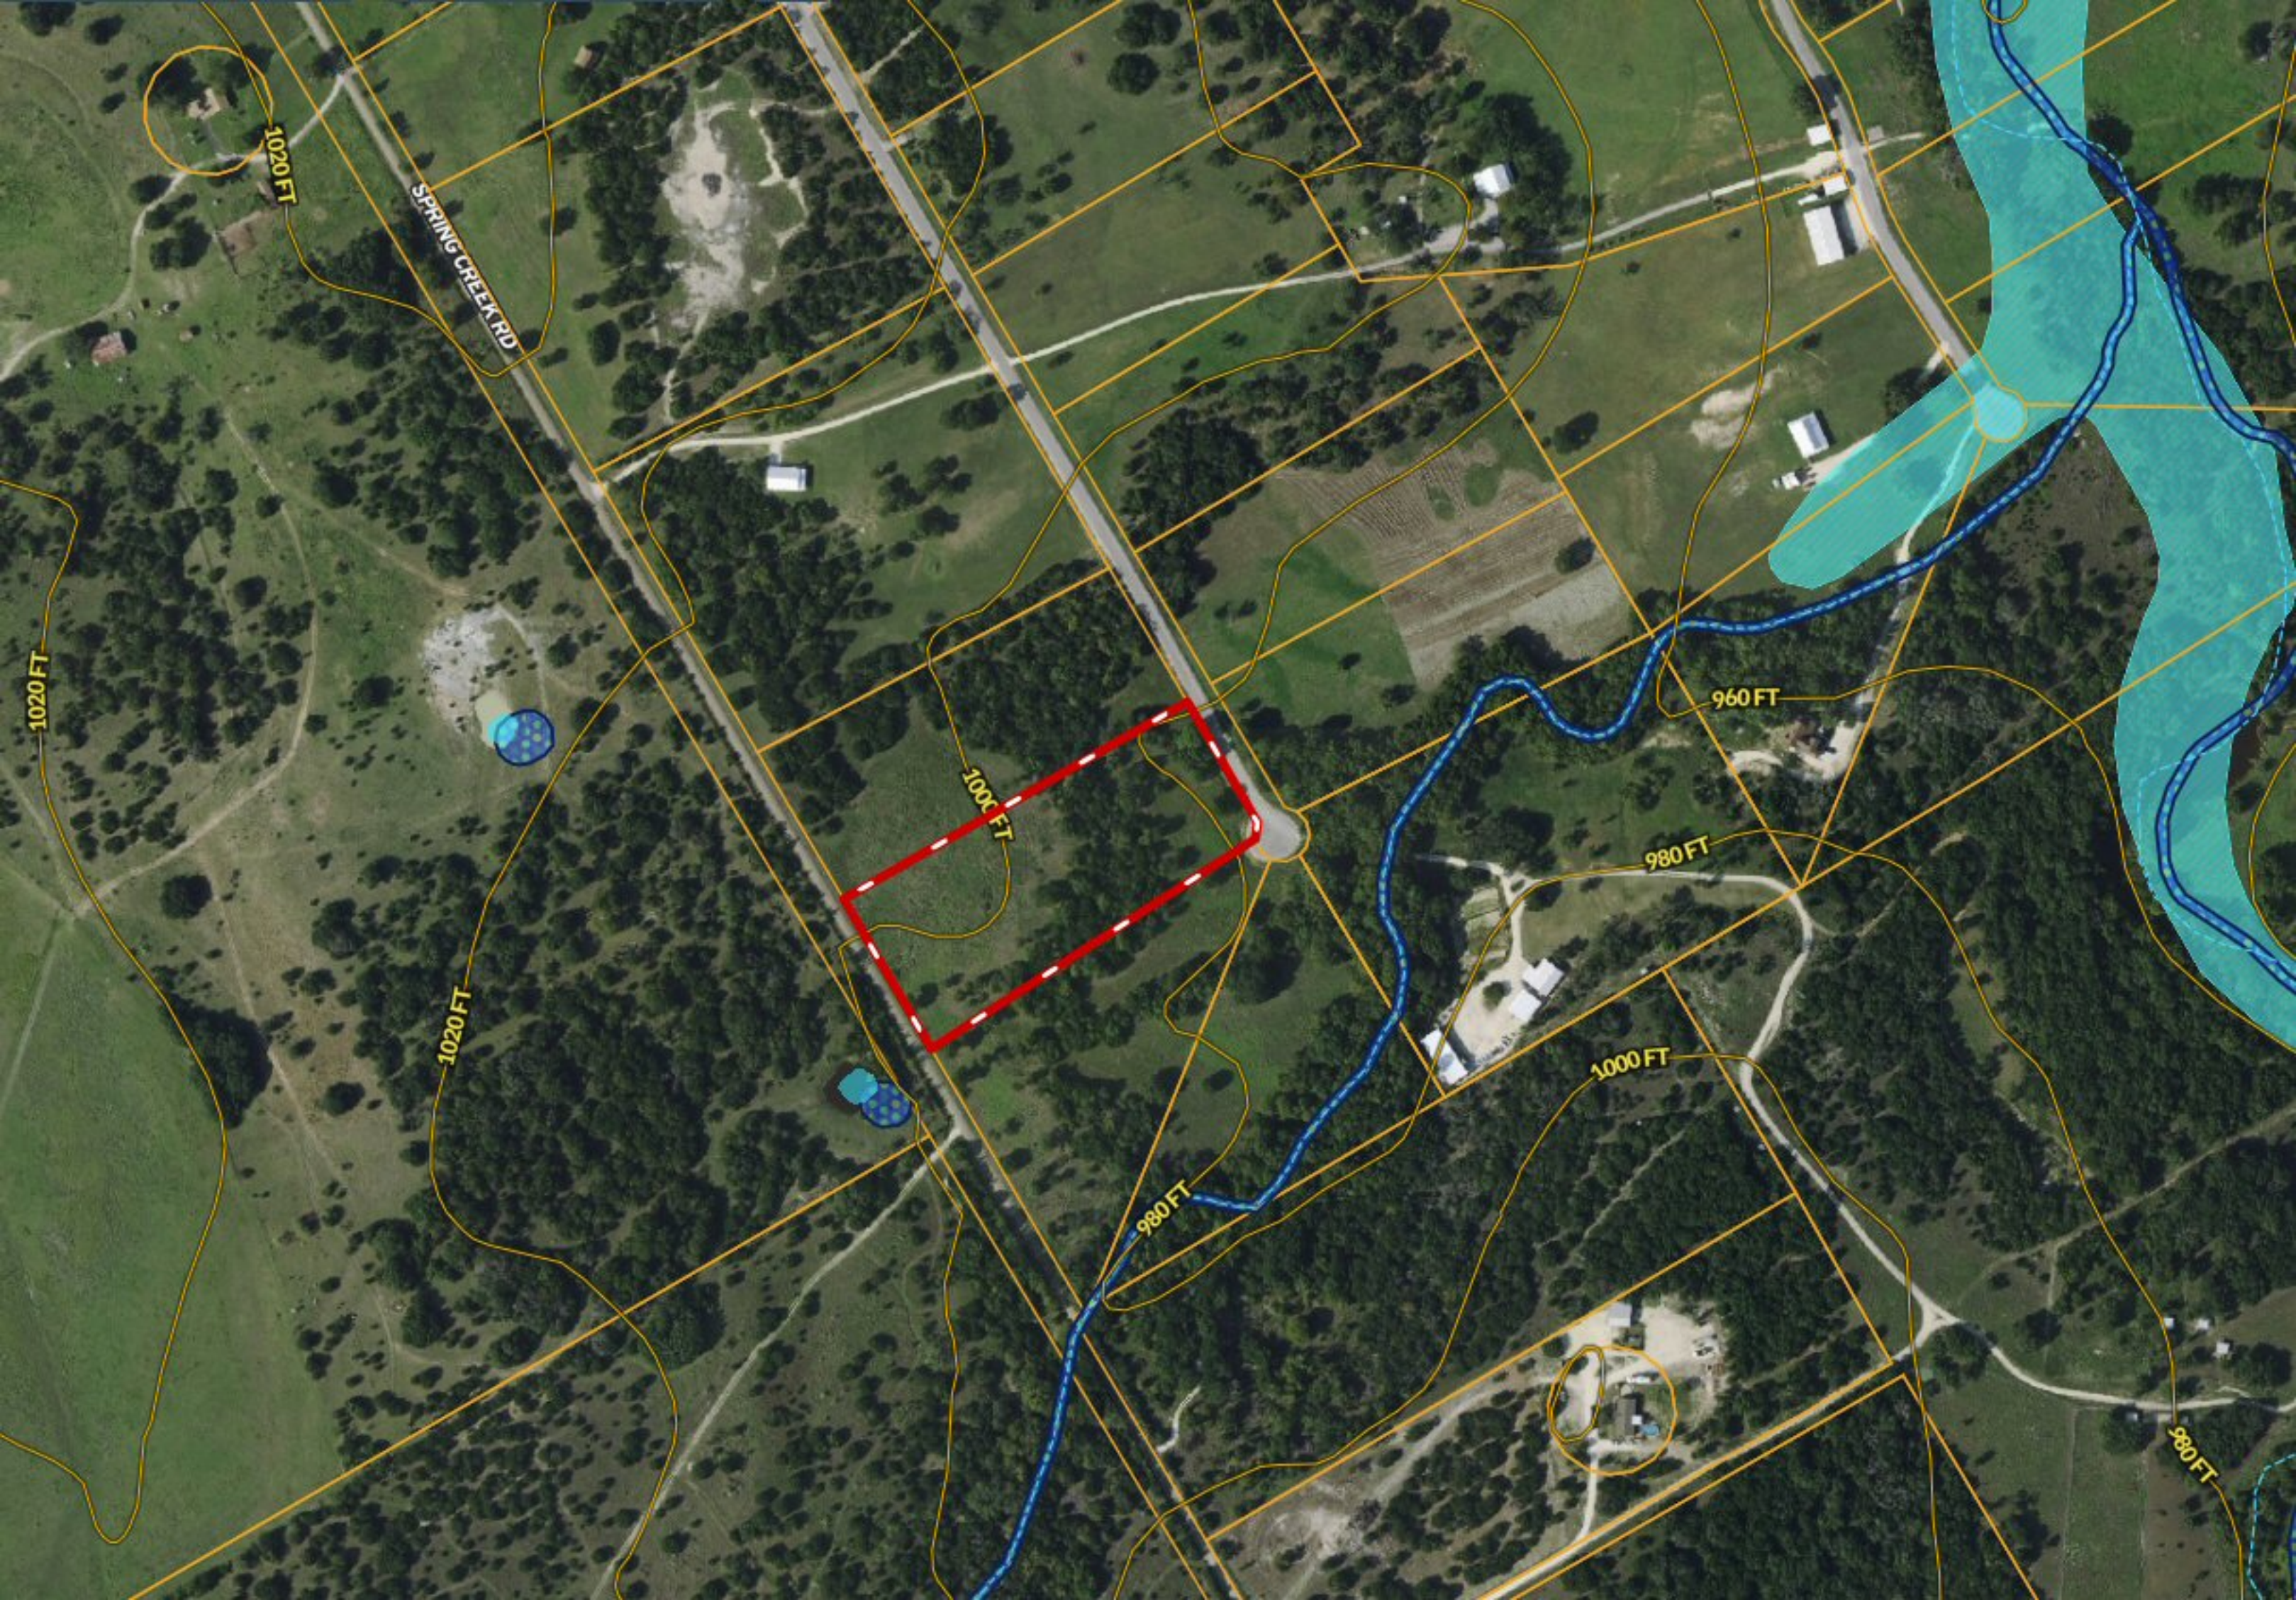

\*\*\* FIVE ACRES \*\*\* 540 Pvt Rd 2163 ~ The Ranches at Spring Creek

NORTH BOSQUE RIVER

Iredell

FM 927

6

6

COUNTY RD 2140

1020 FT

SPRING CREEK RD

1020 FT

1000 FT

960 FT

980 FT

1020 FT

1000 FT

980 FT

980 FT

COUNTY RD 2160

COUNTY RD 2160

1000 FT

1000 FT

980 FT

980 FT

980 FT