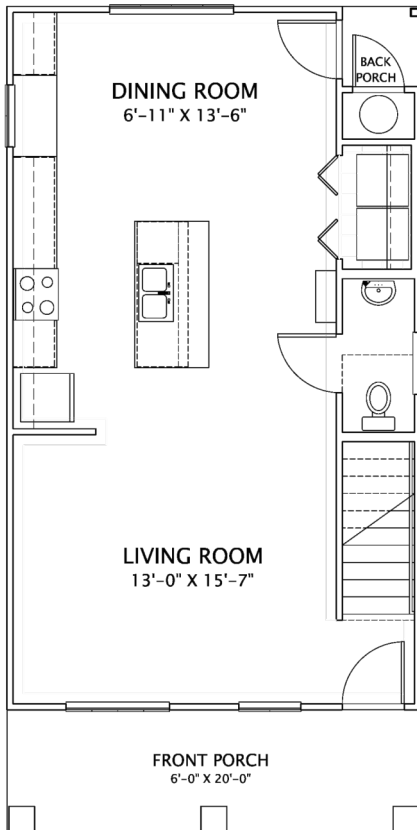

Traditional Elevation

THE HUNTING

Charming two-story with open floor plan

Chef's dream kitchen island with plenty of space for barstools

Designer stairwell windows!

First Floor

Second Floor

1,422 Living SqFt

4,800 Lot Sqft

3 Bedrooms

2.5 Baths