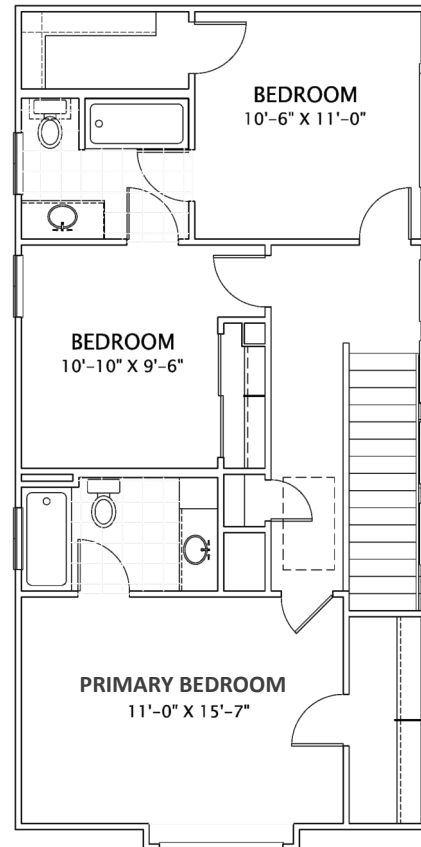

Traditional Elevation

THE HUNTING

Charming two-story with open floor plan

Chef's dream kitchen island with plenty of space for barstools

Designer stairwell windows!

First Floor

Second Floor

1,422 Living SqFt

4,800 Lot Sqft

3 Bedrooms

2.5 Baths