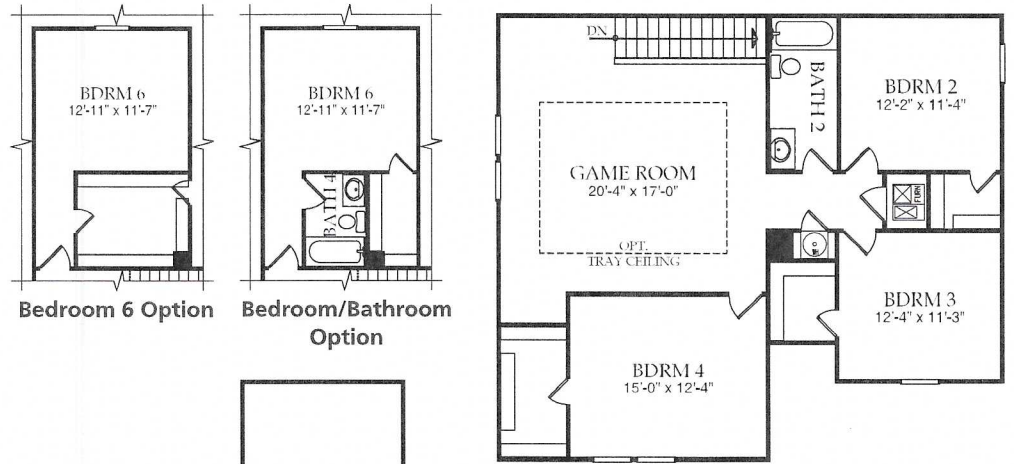

The Woods of Conroe

STOCKDALE

2,715 Square Feet

- 4 Bedrooms
- 2.5 Baths
- Flex & Game Room
- 2-Car Garage

OPTIONAL:

- Study in lieu of Flex
- Uncovered or Covered Patio
- Bedroom 5/Bath 3 in lieu of Flex
- Bedroom 6/Bath 4
- Media Room
- Double Vanity in Bath 2
- Owner's Bath:
 - Shower
 - Garden Tub with Shower
 - Double Vanity
 - Knee Space
 - Linen Closet

Bedroom 5/Bathroom 3 Option ILO Flex

Centex

put yourself in a better place™

HOU-1477.101.00_09.09.16