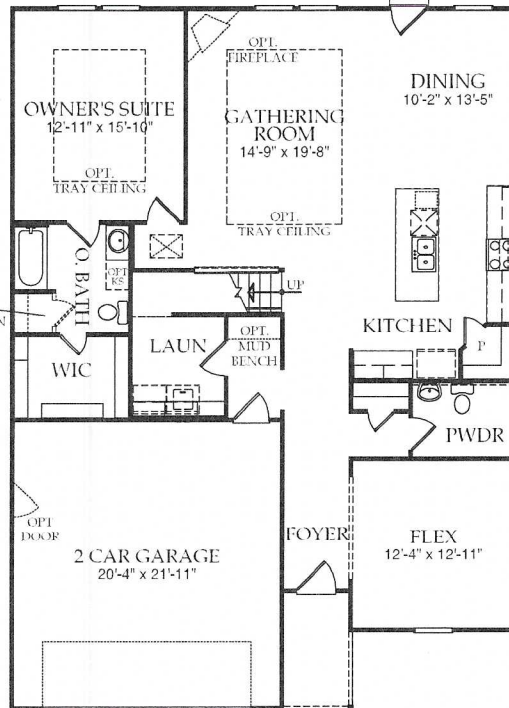

The Woods of Conroe

STOCKDALE

2,715 Square Feet

- 4 Bedrooms
- 2.5 Baths
- Flex & Game Room
- 2-Car Garage

OPTIONAL:

- Study in lieu of Flex
- Uncovered or Covered Patio
- Bedroom 5/Bath 3 in lieu of Flex
- Bedroom 6/Bath 4
- Media Room
- Double Vanity in Bath 2
- Owner's Bath:
 - Shower
 - Garden Tub with Shower
 - Double Vanity
 - Knee Space
 - Linen Closet

Bedroom 5/Bathroom 3 Option ILO Flex

Centex

put yourself in a better place™

HOU-1477.101.00_09.09.16