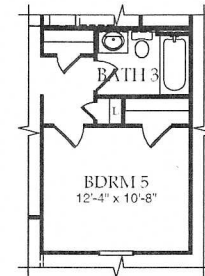

The Woods of Conroe

STOCKDALE

2,715 Square Feet

- 4 Bedrooms
- 2.5 Baths
- Flex & Game Room
- 2-Car Garage

OPTIONAL:

- Study in lieu of Flex
- Uncovered or Covered Patio
- Bedroom 5/Bath 3 in lieu of Flex
- Bedroom 6/Bath 4
- Media Room
- Double Vanity in Bath 2
- Owner's Bath:
 - Shower
 - Garden Tub with Shower
 - Double Vanity
 - Knee Space
 - Linen Closet

Bedroom 5/Bathroom 3 Option ILO Flex

Centex

put yourself in a better place™

HOU-1477.101.00_09.09.16