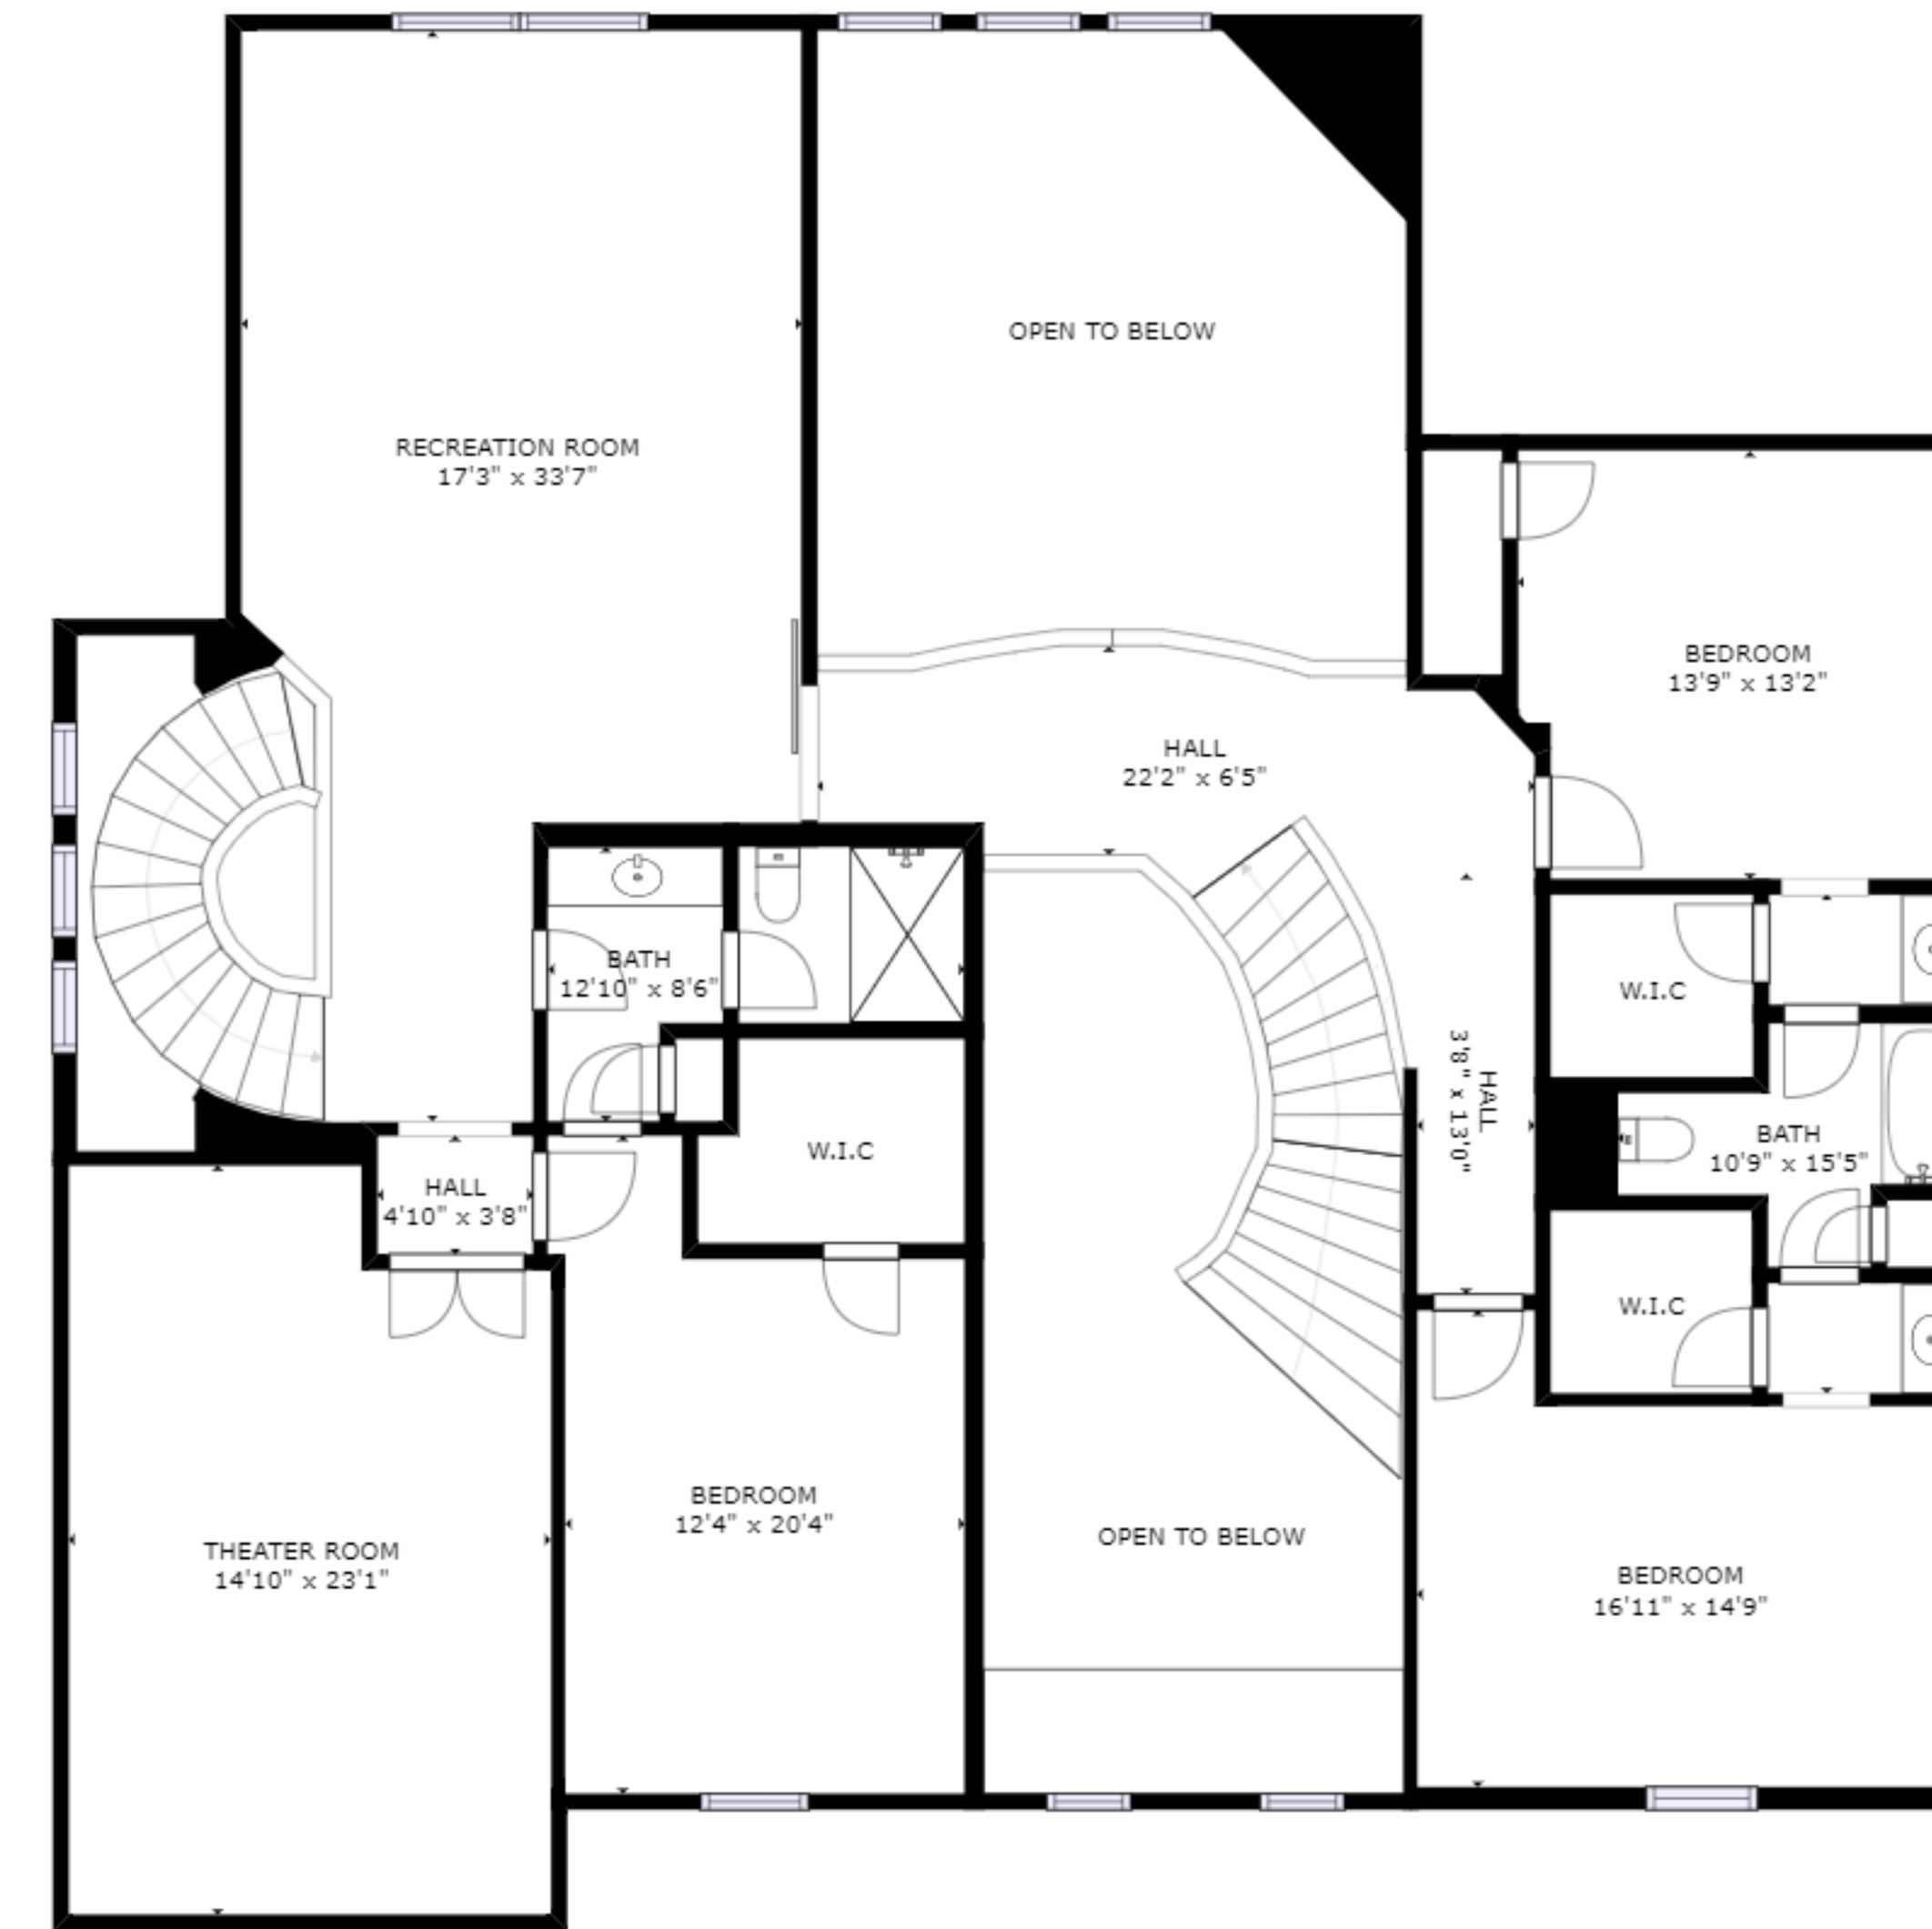

FLOOR 1

FLOOR 2

GROSS INTERNAL AREA  
 FLOOR 1: 3322 sq. ft, FLOOR 2: 2272 sq. ft  
 TOTAL: 5594 sq. ft  
 SIZES AND DIMENSIONS ARE APPROXIMATE, ACTUAL MAY VARY.