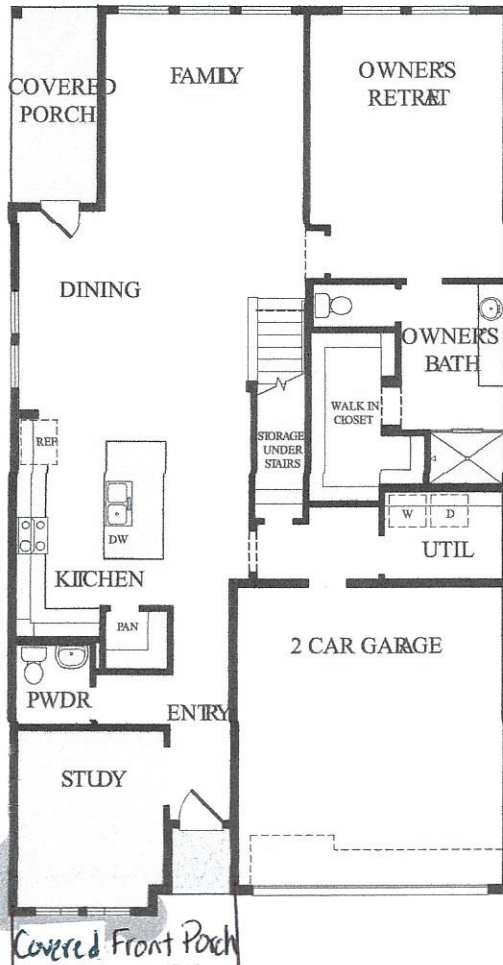

The BRINWOOD

Jordan Ranch 45' (IM)

Call For Information | 2552 - 2597 sq.ft. | 1.5 Stories | 4 Bedrooms | 2 Baths | 2 Car Garage

*

First Floor

Options

- First Floor Options
- First Floor Options
- First Floor Options
- First Floor Options
- First Floor Options
- First Floor Options
- First Floor Options

Second Floor