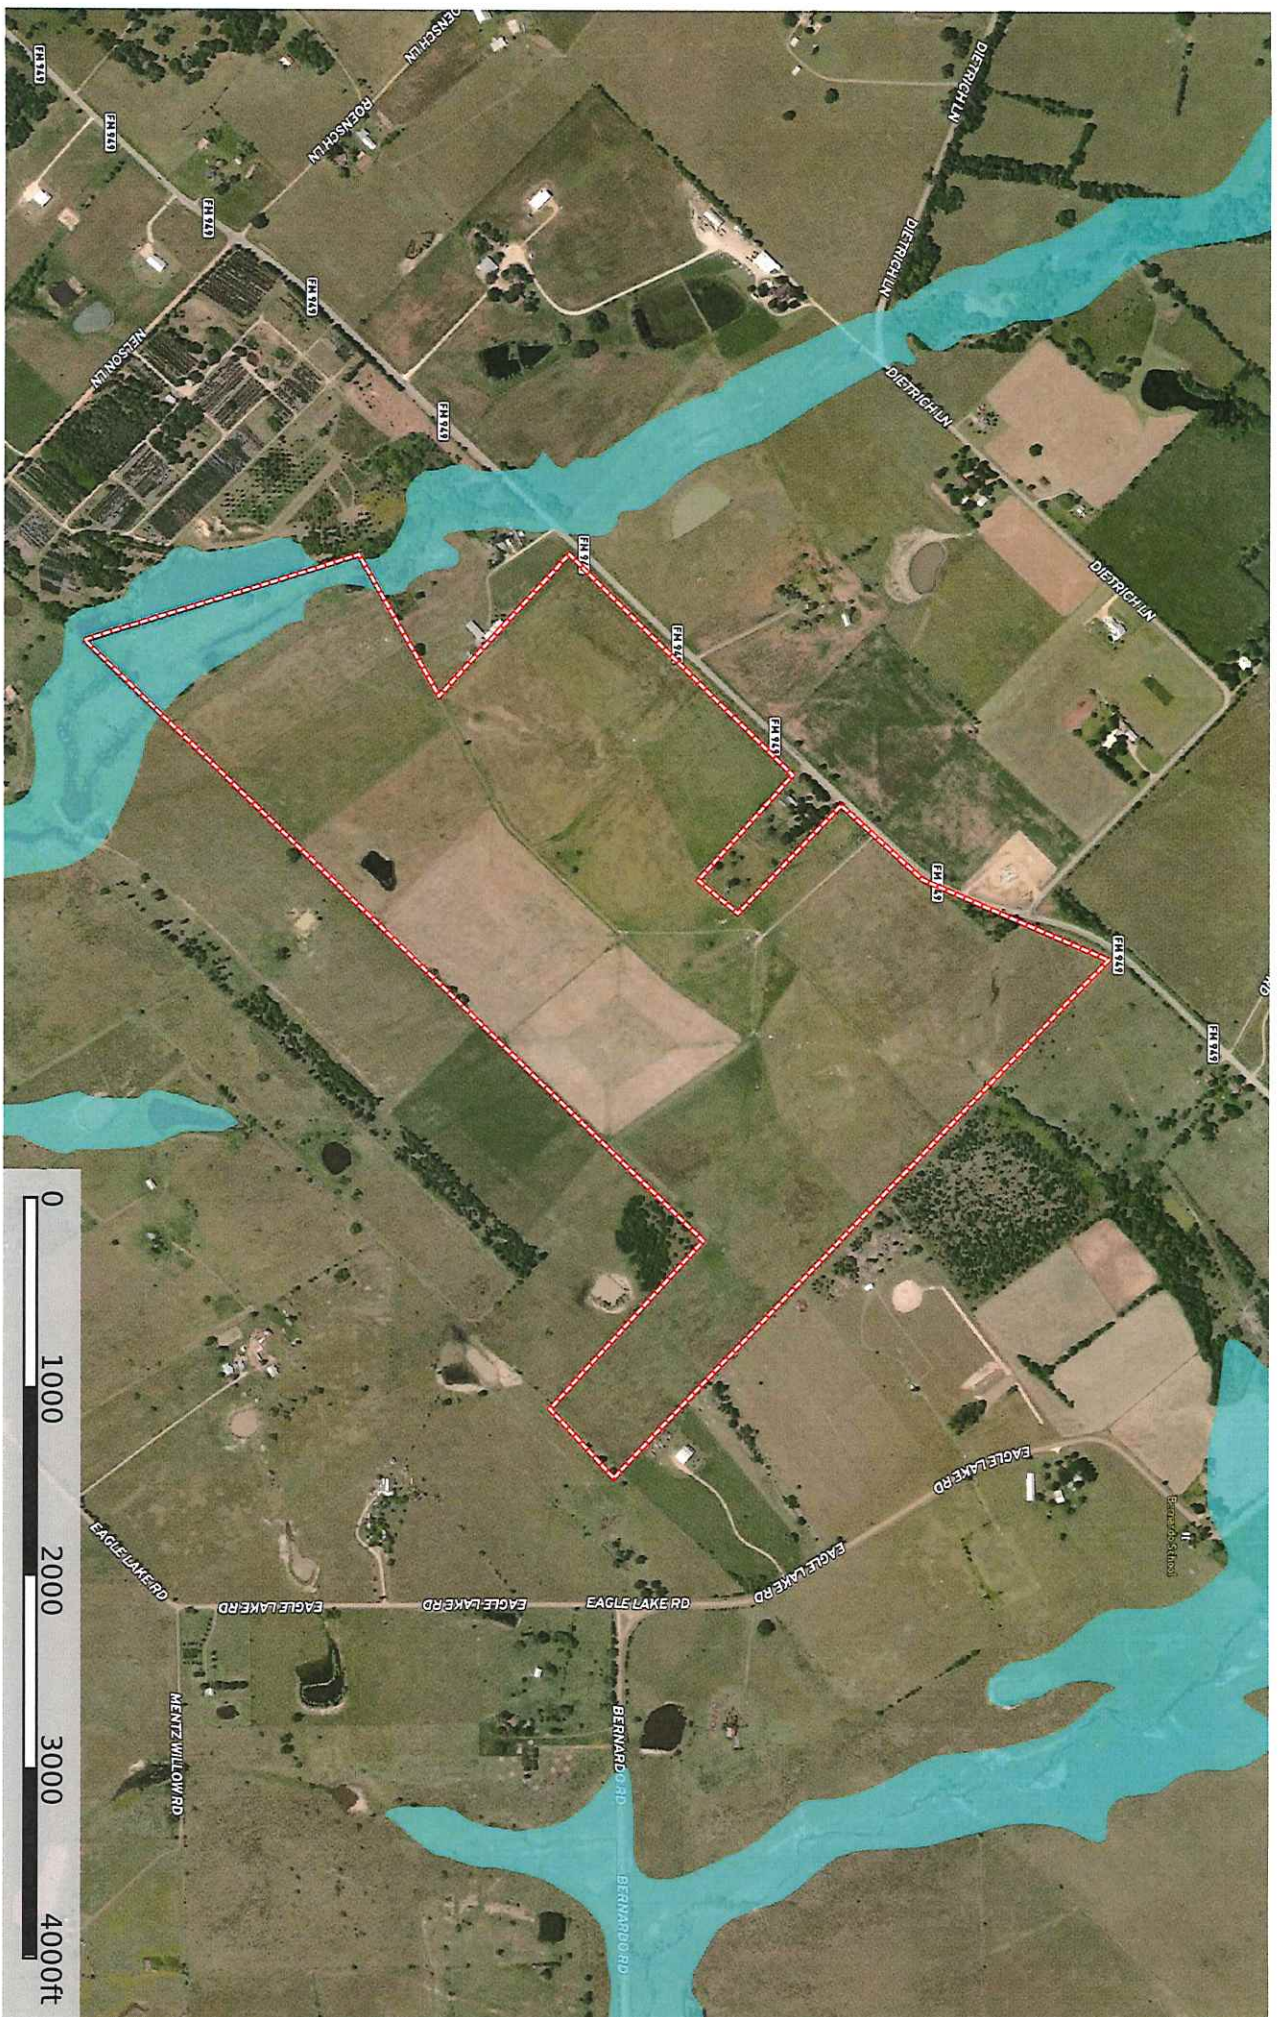

Presenting  
+/- 219.035 acres FM 949  
Cat Spring, TX 78933

*What a rare opportunity to own a large parcel of land in the highly sought after Cat Spring area. This ranch offers +/- 219.035 prime acres just 2.6 miles North of I-10, that is all set up for your cattle business. Rotational grazing consisting of 15 pastures (See Layout) with lanes for easy movement of cattle. Improved grasses to include Coastal Bermuda and Jiggs Bermuda. Water well and electricity are all in place plus an extensive electric fencing system. Water is piped to each pasture. For your convenience there is a cattle chute and pen area close to the front of the property. A pond sits towards the back of the property and a wet weather creek clips the southern boundary. Don't want a cattle operation? No problem you will have an amazing ranch that awaits you to build you new home with spectacular views. Nice elevation changes. Developers, this is a perfect opportunity for a much needed new subdivision in this area with easy access to I-10.*

*So many possibilities!!*

***Seller is willing to split the parcel as follows:***

***Tract One - 47.590 acres \* Tract Two - 171.445 acres***

***Or Entire 219.035 acres***

*See Aerial View*

***All information is deemed to be accurate but should be independently verified.***

219.035 acres FM 949, Cat Spring, TX 78933  
Texas, AC +/-

- Boundary
- 100 Year Floodplain
- 500 Year Floodplain
- Floodway
- Special
- Unmapped/ Not Included

This information contained herein was obtained from sources deemed to be reliable. MapInfo Services makes no warranties or guarantees as to the completeness or accuracy thereof.

219.035 acres FM 949, Cat Spring, TX 78933  
Texas, AC +/-

219.035 acres FM 949, Cat Spring, TX 78933  
Texas, AC +/-

Boundary

 The information contained herein was obtained from sources deemed to be reliable. MapRight Services makes no warranties or guarantees as to the completeness or accuracy thereof.