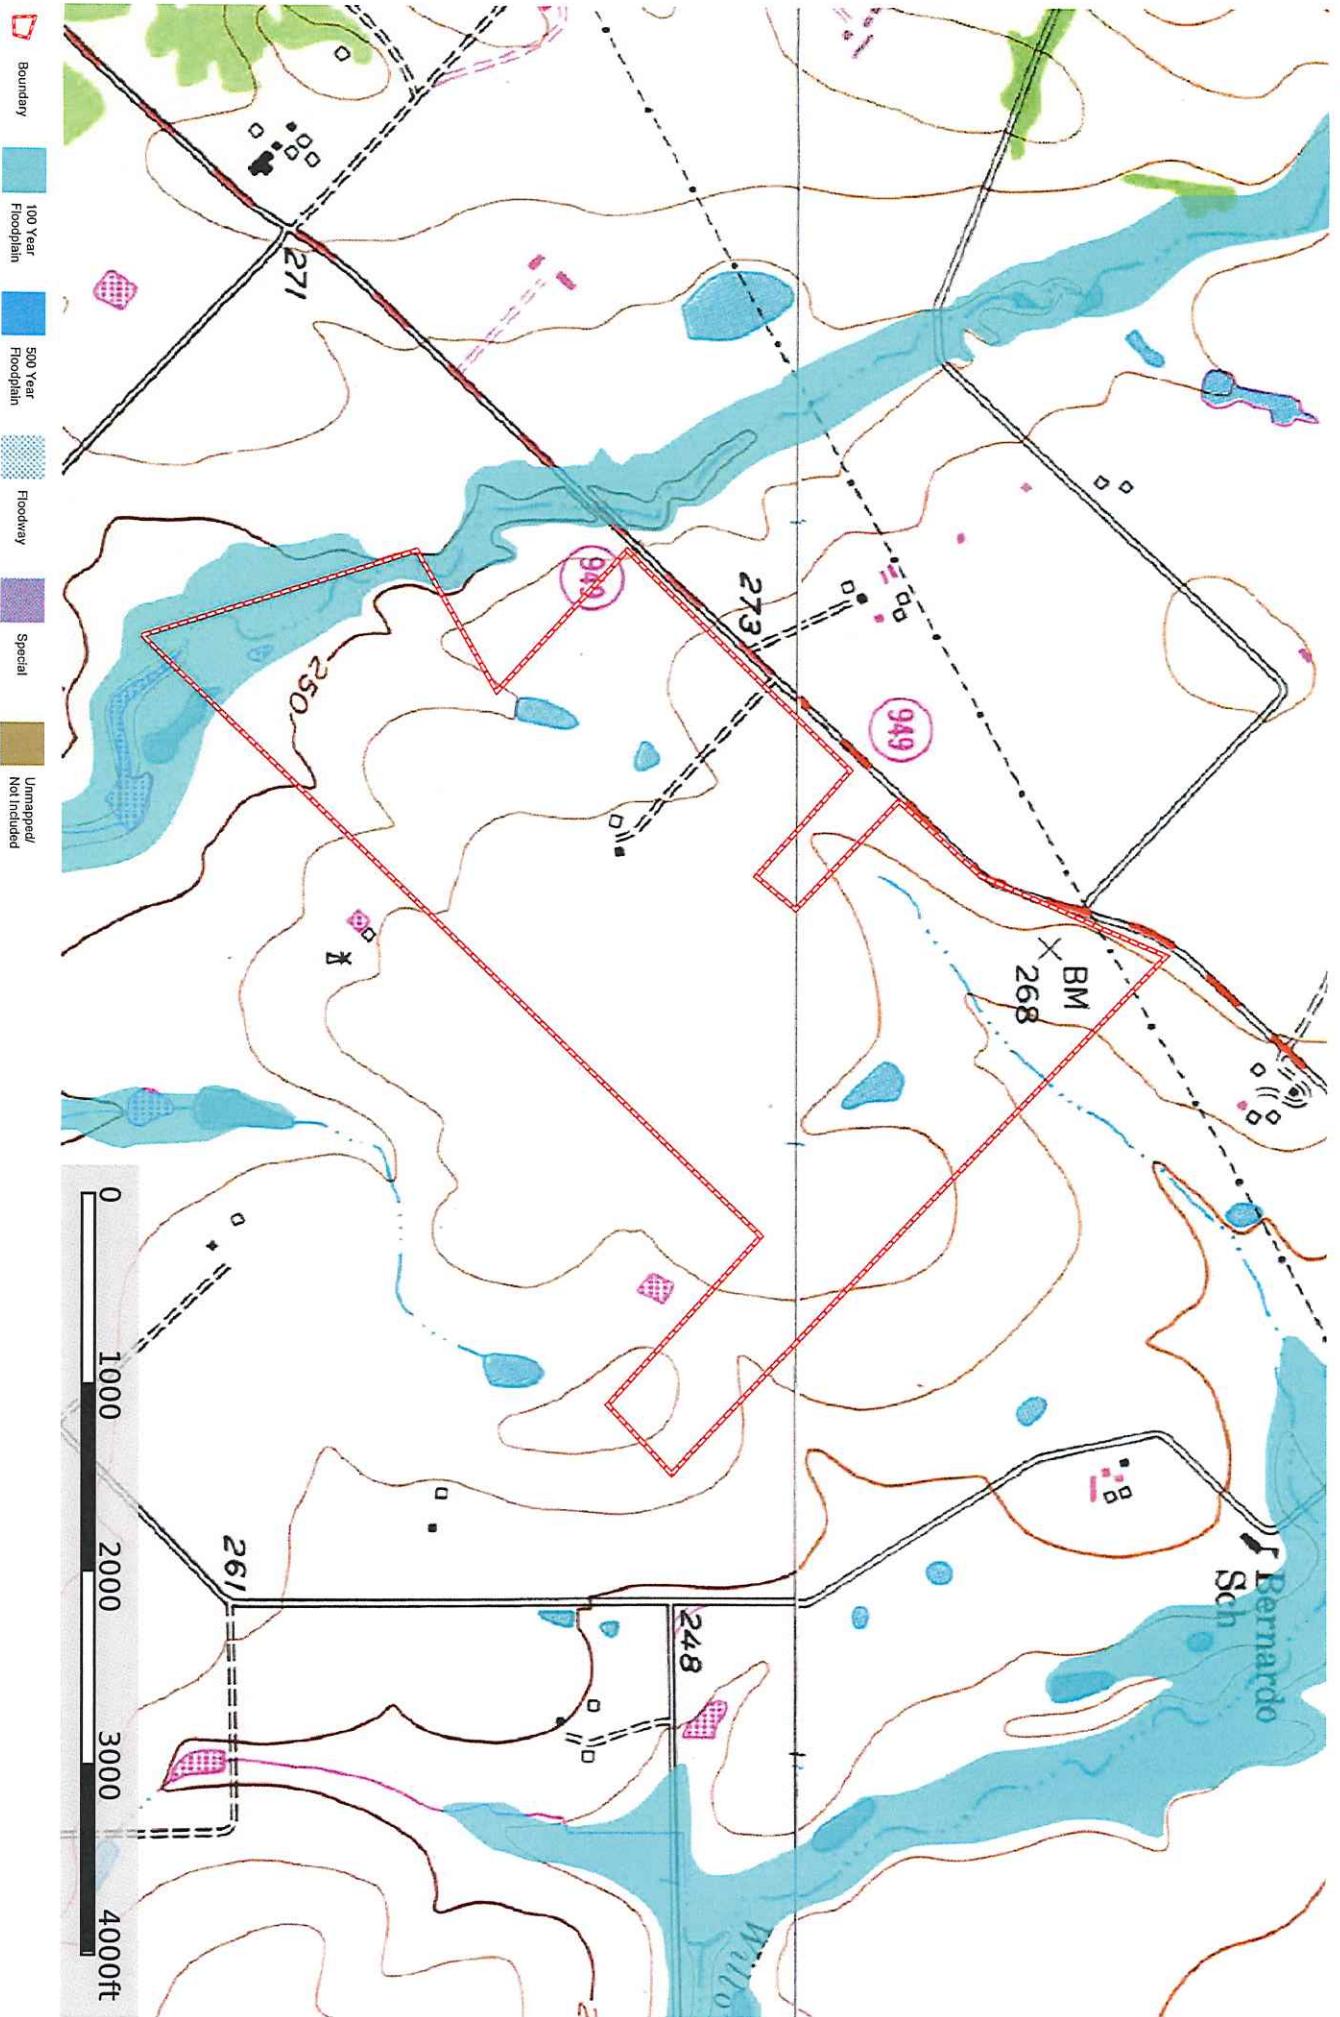

219.035 acres FM 949, Cat Spring, TX 78933
Texas, AC +/-