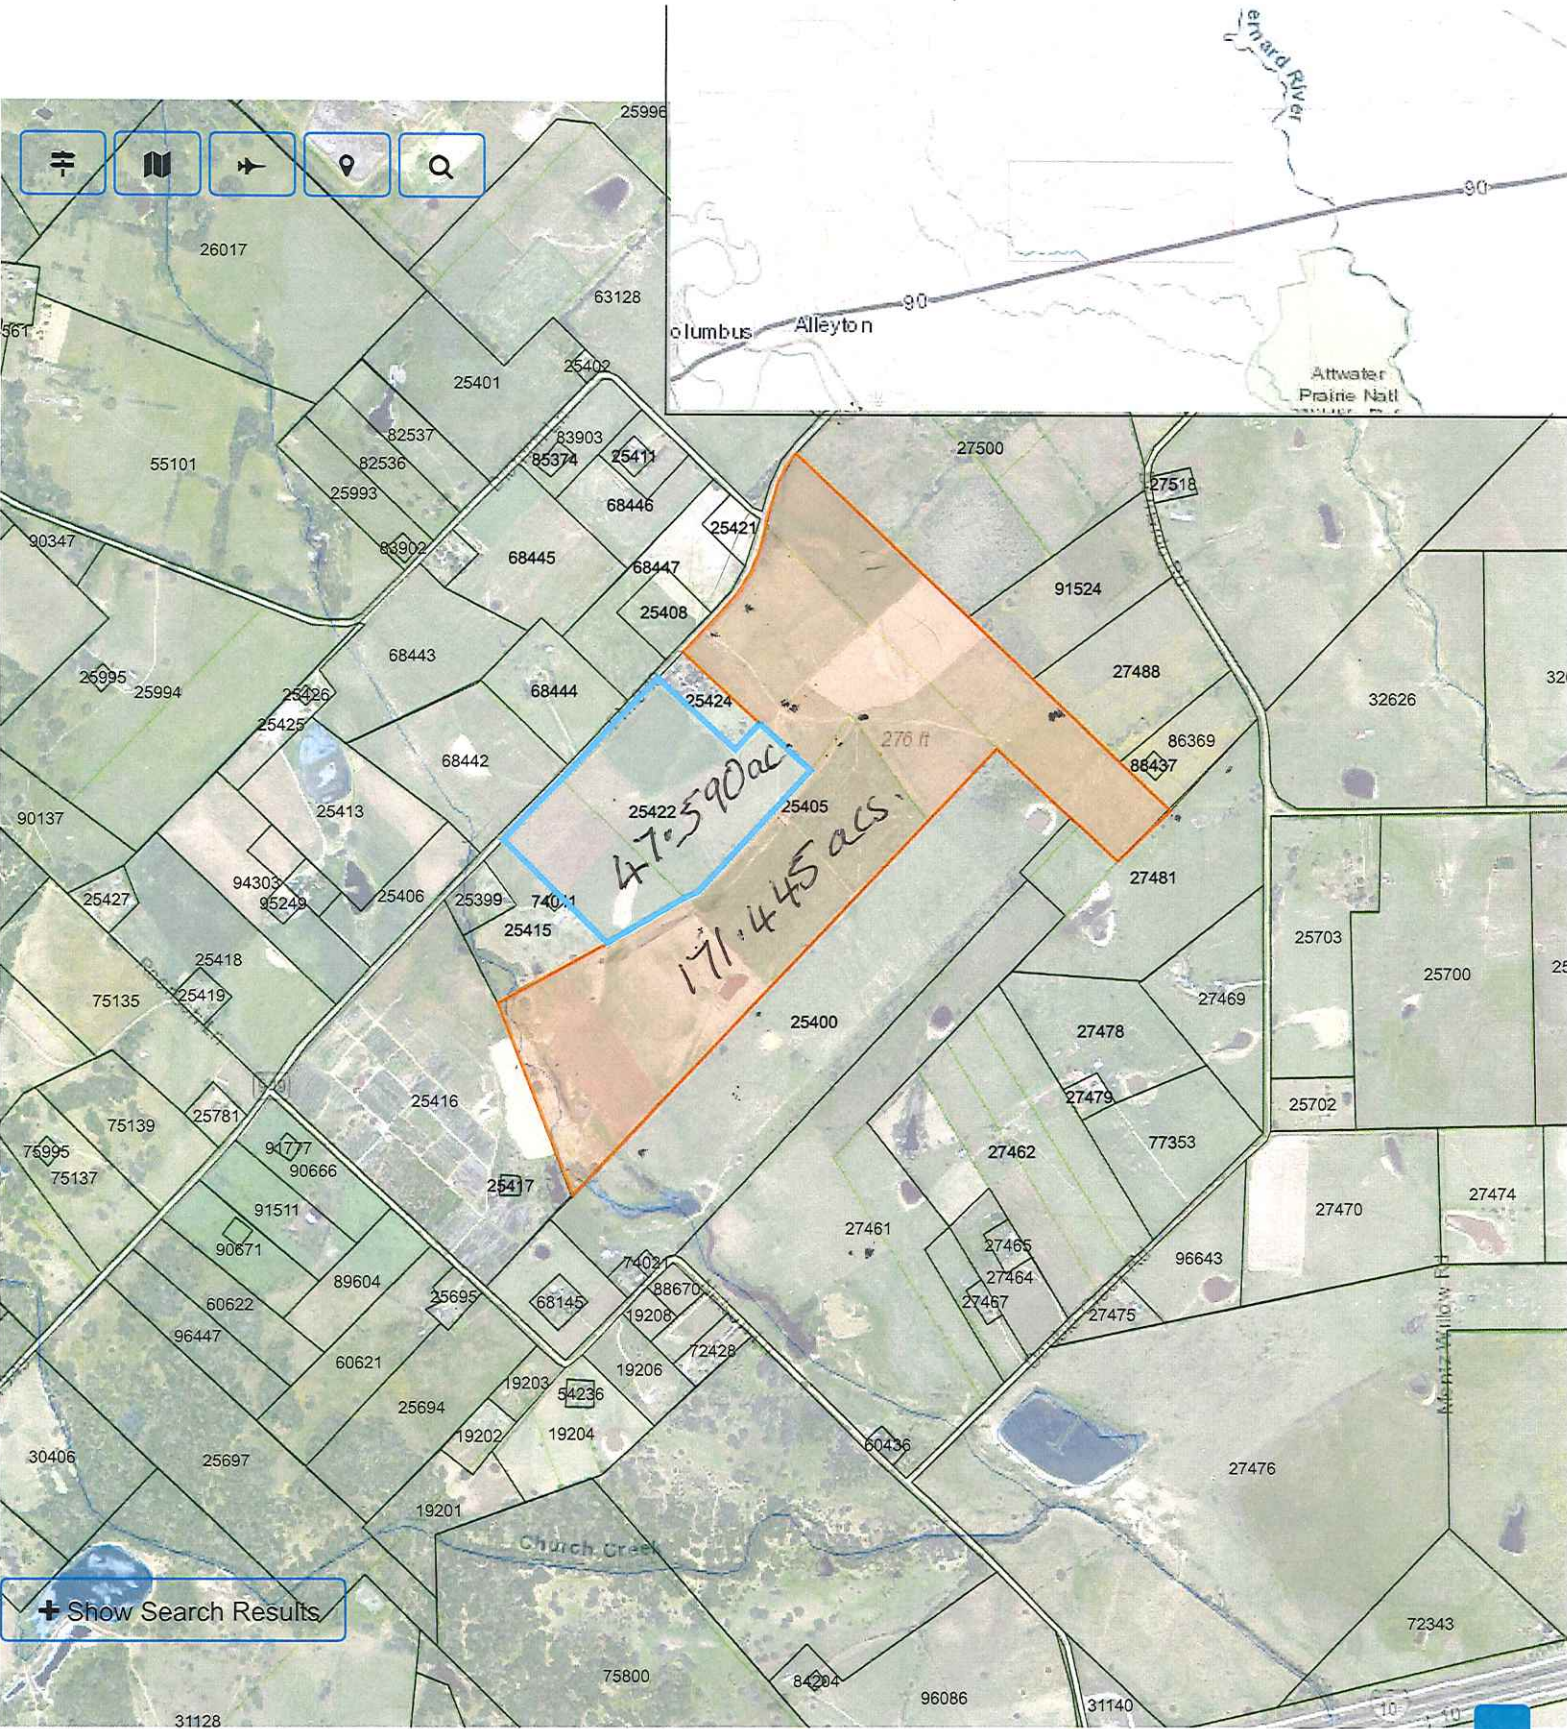

Presenting  
+/- 219.035 acres FM 949  
Cat Spring, TX 78933

*What a rare opportunity to own a large parcel of land in the highly sought after Cat Spring area. This ranch offers +/- 219.035 prime acres just 2.6 miles North of I-10, that is all set up for your cattle business. Rotational grazing consisting of 15 pastures (See Layout) with lanes for easy movement of cattle. Improved grasses to include Coastal Bermuda and Jiggs Bermuda. Water well and electricity are all in place plus an extensive electric fencing system. Water is piped to each pasture. For your convenience there is a cattle chute and pen area close to the front of the property. A pond sits towards the back of the property and a wet weather creek clips the southern boundary. Don't want a cattle operation? No problem you will have an amazing ranch that awaits you to build you new home with spectacular views. Nice elevation changes. Developers, this is a perfect opportunity for a much needed new subdivision in this area with easy access to I-10.*

*So many possibilities!!*

***Seller is willing to split the parcel as follows:***

***Tract One - 47.590 acres \* Tract Two - 171.445 acres***

***Or Entire 219.035 acres***

*See Aerial View*

***All information is deemed to be accurate but should be independently verified.***

219.035 acres FM 949, Cat Spring, TX 78933  
Texas, AC +/-

219.035 acres FM 949, Cat Spring, TX 78933  
Texas, AC +/-

Boundary

 The information contained herein was obtained from sources deemed to be reliable. MapRight Services makes no warranties or guarantees as to the completeness or accuracy thereof.

FM 949

sets

Satellite

Blue +/- 47.590 acs  
 Orange +/- 171.445 acs.  
 Both = +/- 219.035 acres

Fm 949.

**BERNARDO FM 949 - NORTH  
TRAPS NUMBERED FROM NORTH GATE**

- ACRES**
- 1=15
  - 2=3
  - 3=12
  - 4=4
  - 5=16
  - 6=24
  - 7=14
  - 8=13
  - 9=12
  - 10=10
  - 11=18
  - 12=12
  - 13=13
  - 14=25
  - 15=28