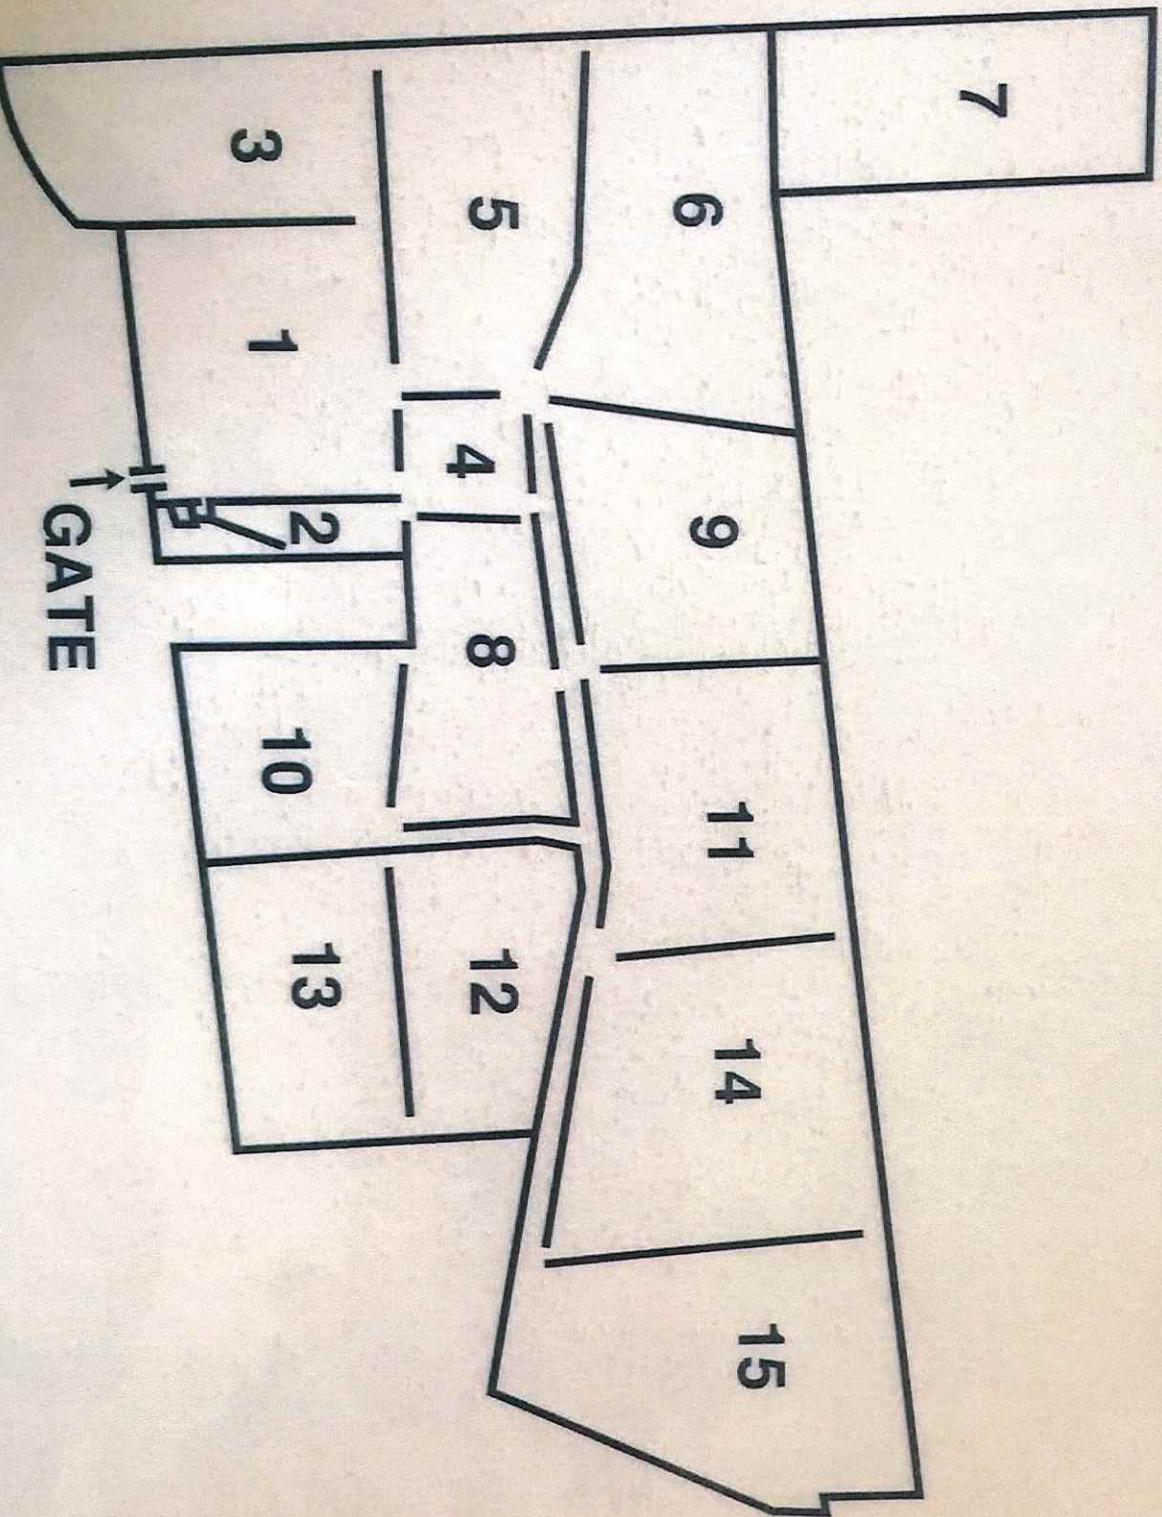

Presenting  
+/- 219.035 acres FM 949  
Cat Spring, TX 78933

*What a rare opportunity to own a large parcel of land in the highly sought after Cat Spring area. This ranch offers +/- 219.035 prime acres just 2.6 miles North of I-10, that is all set up for your cattle business. Rotational grazing consisting of 15 pastures (See Layout) with lanes for easy movement of cattle. Improved grasses to include Coastal Bermuda and Jiggs Bermuda. Water well and electricity are all in place plus an extensive electric fencing system. Water is piped to each pasture. For your convenience there is a cattle chute and pen area close to the front of the property. A pond sits towards the back of the property and a wet weather creek clips the southern boundary. Don't want a cattle operation? No problem you will have an amazing ranch that awaits you to build you new home with spectacular views. Nice elevation changes. Developers, this is a perfect opportunity for a much needed new subdivision in this area with easy access to I-10.*

*So many possibilities!!*

***Seller is willing to split the parcel as follows:***

***Tract One - 47.590 acres \* Tract Two - 171.445 acres***

***Or Entire 219.035 acres***

*See Aerial View*

***All information is deemed to be accurate but should be independently verified.***

219.035 acres FM 949, Cat Spring, TX 78933  
Texas, AC +/-

- Boundary
- 100 Year Floodplain
- 500 Year Floodplain
- Floodway
- Special
- Unmapped/ Not Included

This information contained herein was obtained from sources deemed to be reliable. MapInfo Services makes no warranties or guarantees as to the completeness or accuracy thereof.

FM 949

sets

Satellite

Blue +/- 47.590 acs  
 Orange +/- 171.445 acs.  
 Both = +/- 219.035 acres

Fm 949.

**BERNARDO FM 949 - NORTH  
TRAPS NUMBERED FROM NORTH GATE**

- ACRES**
- 1=15
  - 2=3
  - 3=12
  - 4=4
  - 5=16
  - 6=24
  - 7=14
  - 8=13
  - 9=12
  - 10=10
  - 11=18
  - 12=12
  - 13=13
  - 14=25
  - 15=28