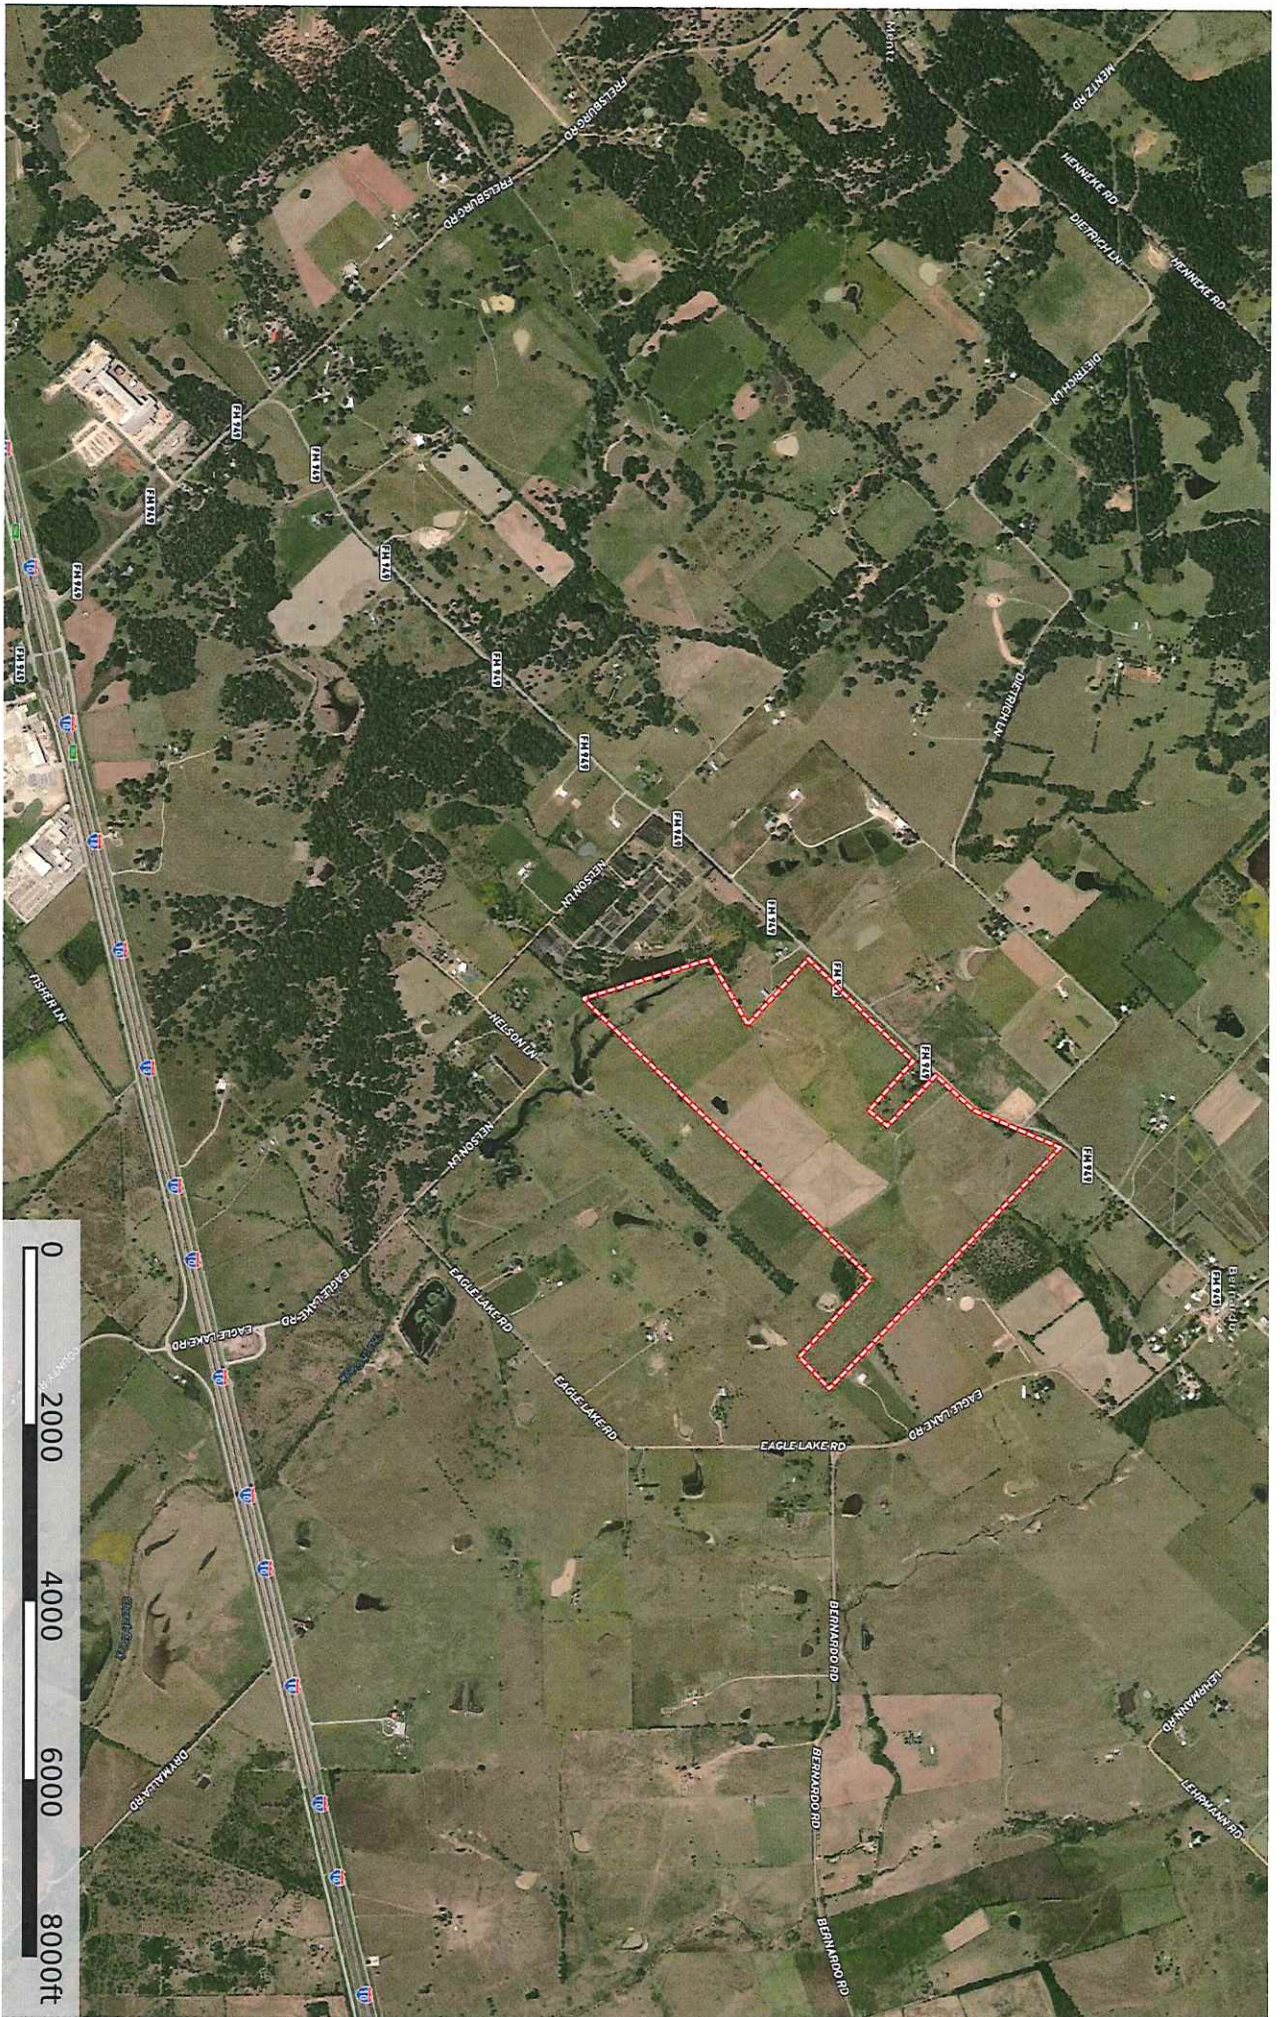

219.035 acres FM 949, Cat Spring, TX 78933
Texas, AC +/-

Boundary

The information contained herein was obtained from sources deemed to be reliable. MapRight Services makes no warranties or guarantees as to the completeness or accuracy thereof.