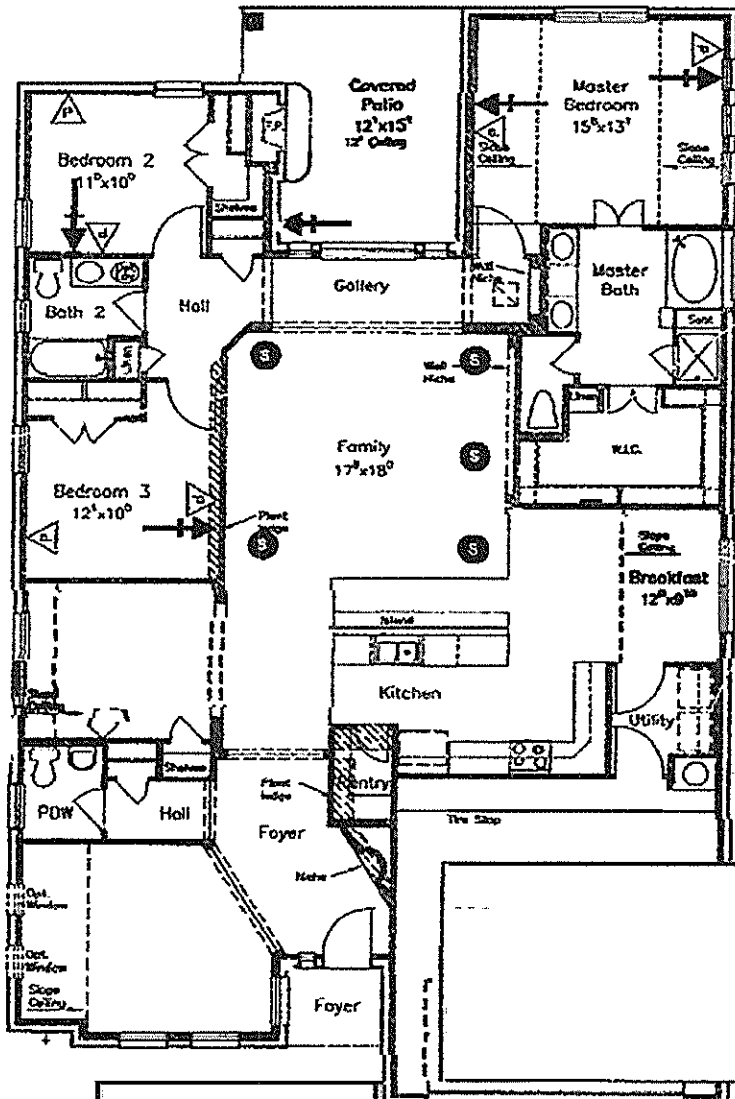

The McKinney

3 Bedroom, 2 1/2 Bath

OPT. BOX WINDOW

Motion Prewire

Panel @ 34" aff.

OPT. FIREPLACE

OPT. GOURMET KITCHEN

If Option Added

OPT. BEDROOM + BATH 3

Camera Prewire 5ft
(1 Cat5e & 1 RG-6)

Phone/Cable	HOH	Phone	Cable	Data	In-Ceiling Speaker	In-Wall Speaker	Subwoofer	HDMI	Smoke Detector	Motion Detector	Carbon Monoxide Detector	Glass Break Detector