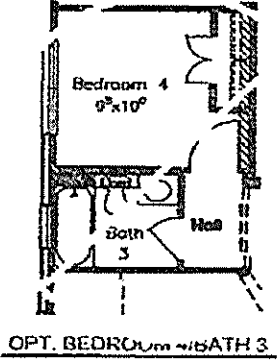

The McKinney

3 Bedroom, 2 1/2 Bath

OPT. BOX WINDOW

Motion Prewire

Panel @ 34" aff.

OPT. FIREPLACE

OPT. GOURMET KITCHEN

If Option Added

OPT. BEDROOM + BATH 3

Camera Prewire 5ft
(1 Cat5e & 1 RG-6)

Phone/Cable	HOH	Phone	Cable	Data	In-Ceiling Speaker	In-Wall Speaker	Subwoofer	HDMI	Smoke Detector	Motion Detector	Carbon Monoxide Detector	Glass Break Detector