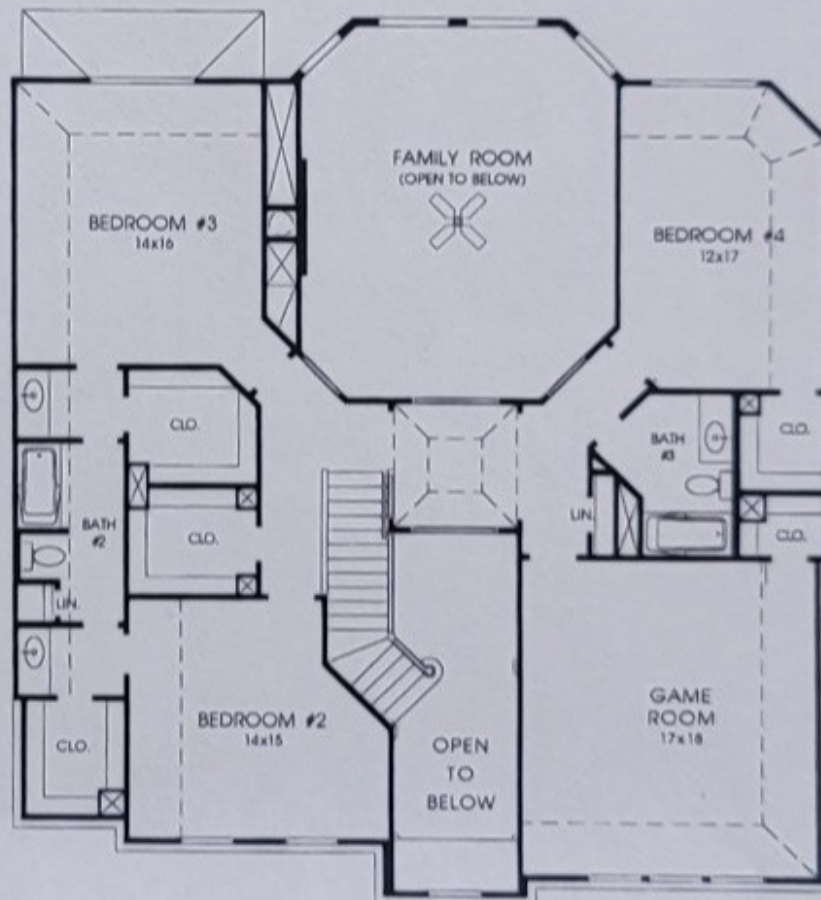

Plan 3911

This home contains approximately 3,911 square feet and includes four bedrooms and three and a half baths.

This floorplan has 10-foot ceilings on the first floor.