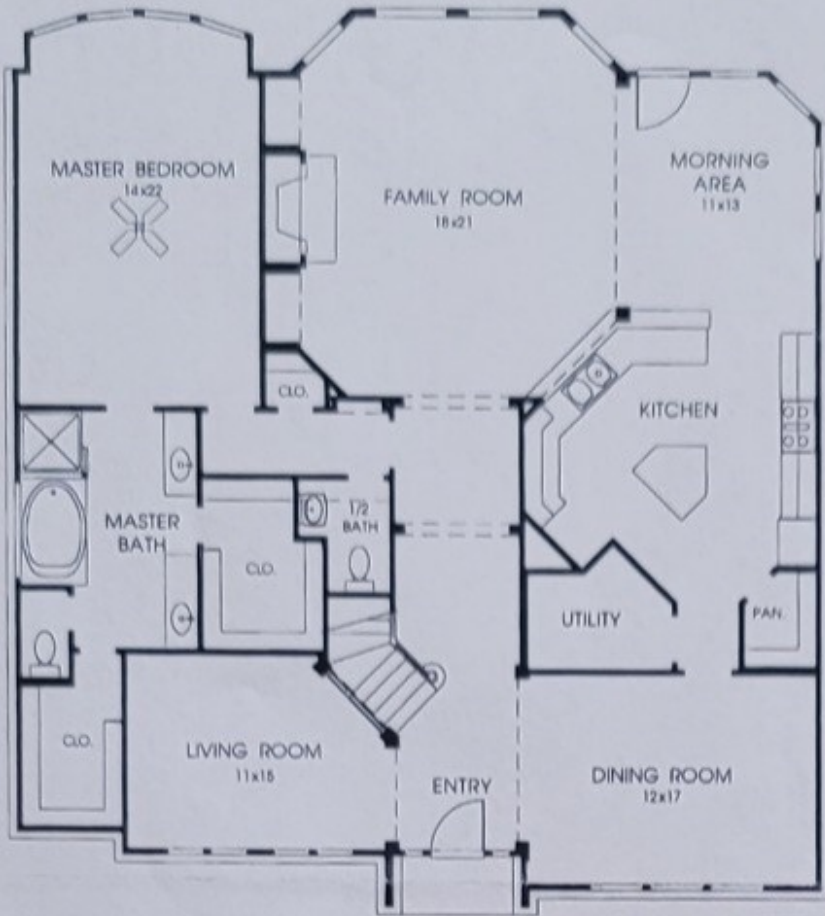

Plan 3911

This home contains approximately 3,911 square feet and includes four bedrooms and three and a half baths.

This floorplan has 10-foot ceilings on the first floor.