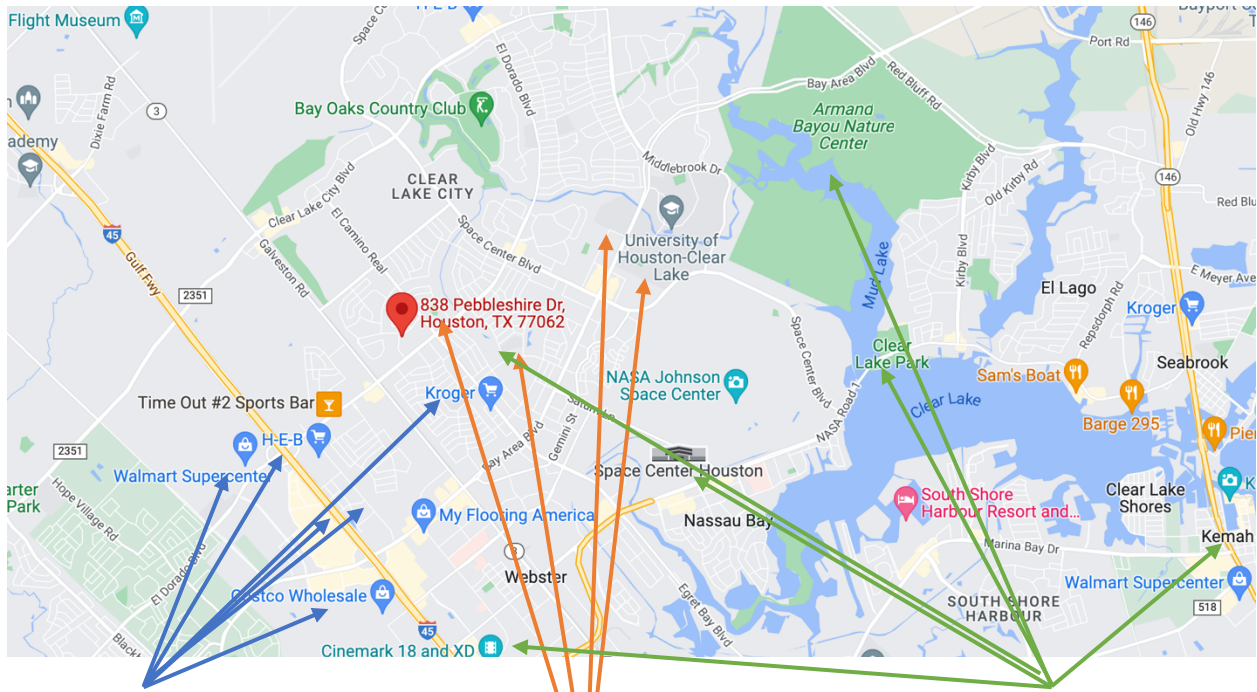

838 Pebbleshire Dr, Houston

Conveniently located

Close to shopping and Restaurants....

- HEB
- Kroger
- Walmart
- Baybrook Mall
- Costco
- Lowes

Nearby schools

- Clear Lake City Elementary
- Clear Lake Intermediate
- Clear Lake High School
- University of Houston Clear Lake

Entertainment

- Cinemark 18
- Space Center Houston
- Kemah Boardwalk
- Armand Bayou Nature
- Exploration Green Trails
- Clear Lake

Map provided for general information only – exact locations should be verified