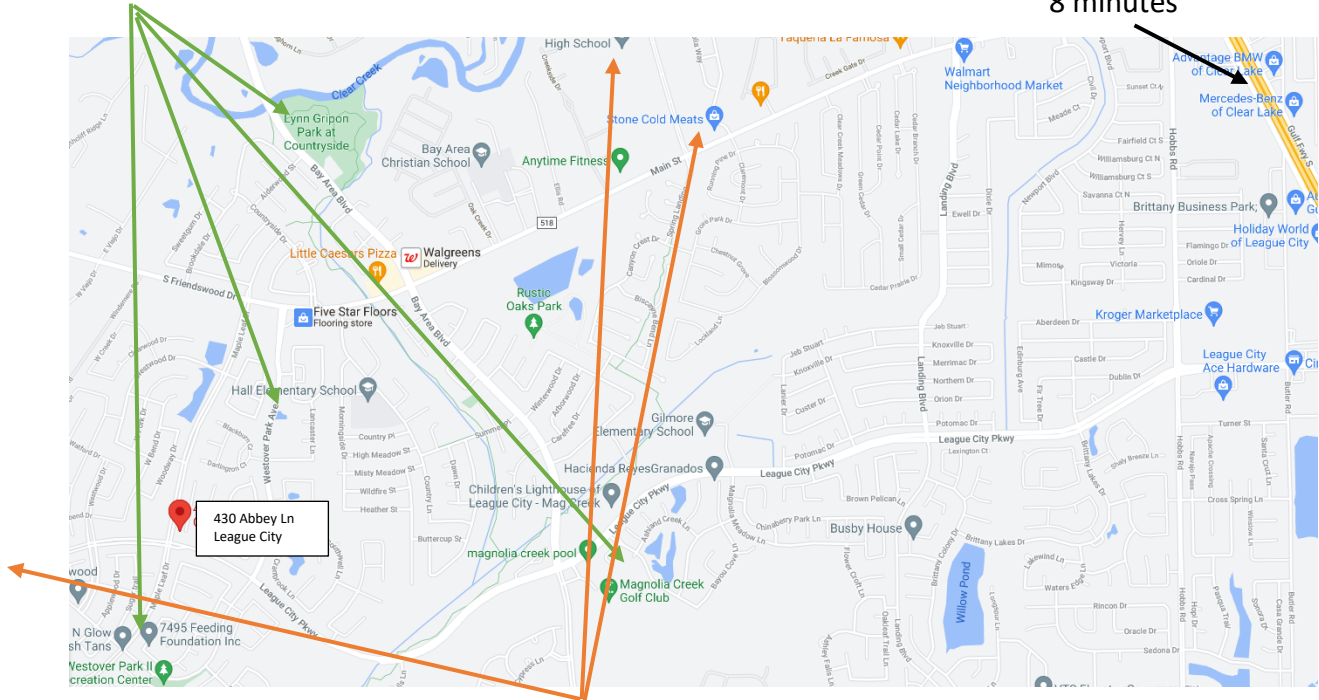

430 Abbey Lane, League City Conveniently located!

Nearby Parks and Recreation

Westover Park Pool and Recreation
Lynn Gripon Park Trails, and Dog Park
Magnolia Creek Golf Course

Easy commute to I-45
8 minutes

Amazing Clear Creek Schools
Campbell Elementary School
Creskide Intermediate
Clear Springs High School

Shopping and Recreation
H-E-B – 8 minutes
Kroger – 9 minutes
Baybrook Mall & restaurants– 14 minutes
Costco – 12 minutes
Tanger Outlet - 20 minutes
Galveston Island – 42 minutes
Minute Maid Park – 40 minutes
Houston Zoo – 43 minutes