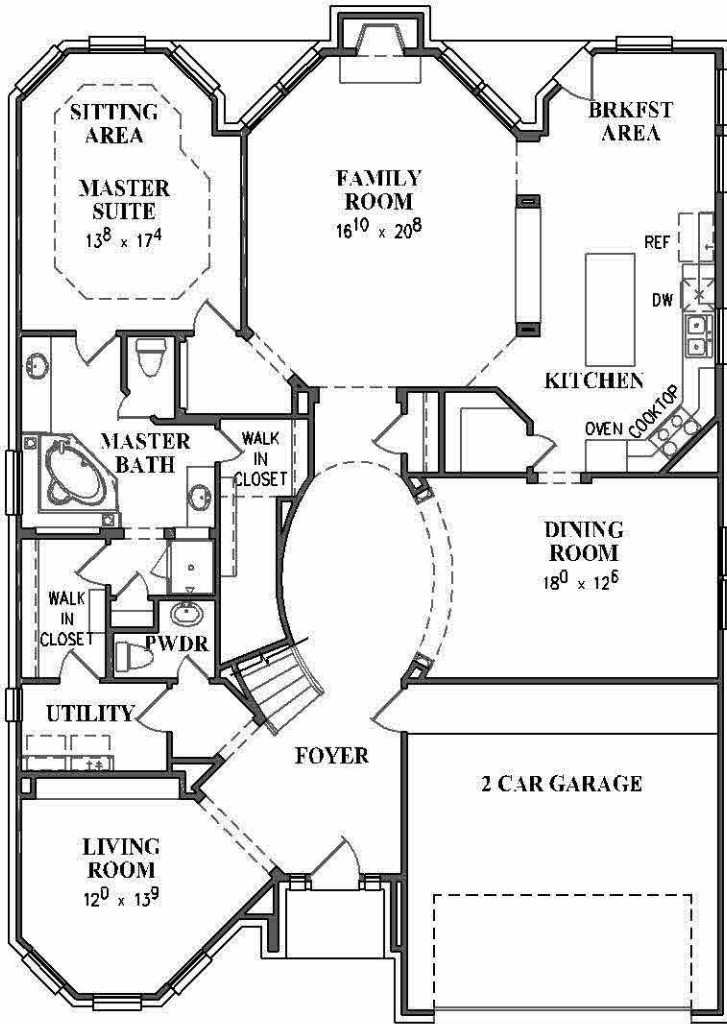

WESTIN
H O M E S

CASTLEBROOK

ESTATE COLLECTION

3738 Sqft

FIRST FLOOR

Optional 3 Car Garage

SECOND FLOOR

ELEVATION 'A'

ELEVATION 'H'

ELEVATION 'J'

ELEVATION 'K'

ELEVATION 'L'

ELEVATION 'M'