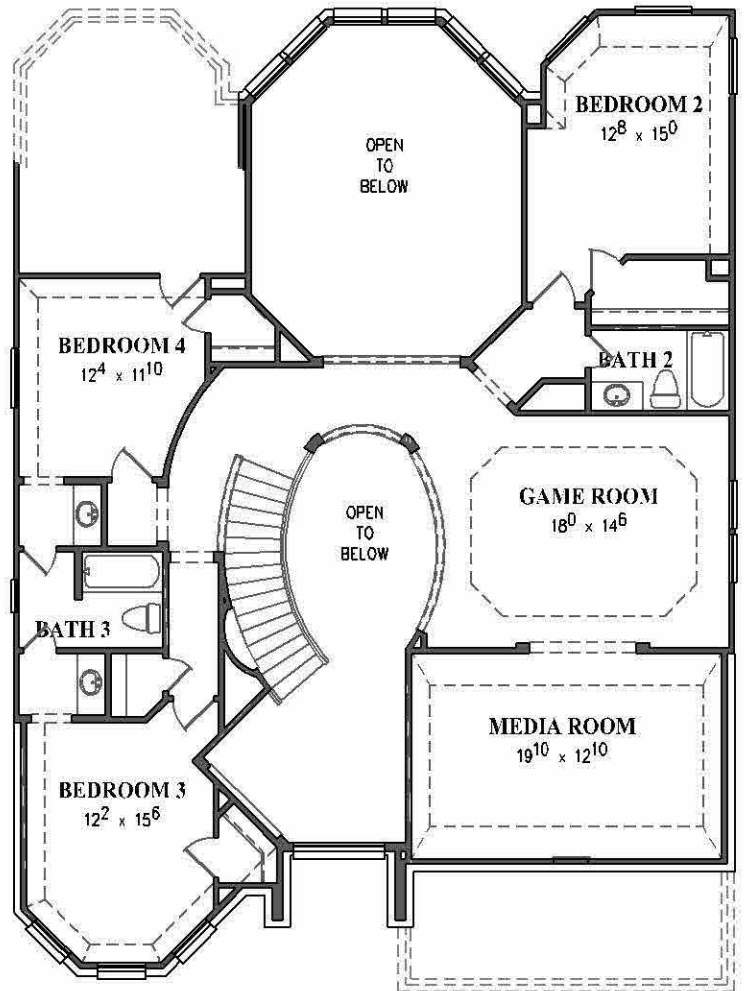

WESTIN
H O M E S

CASTLEBROOK

ESTATE COLLECTION

3738 Sqft

FIRST FLOOR

Optional 3 Car Garage

SECOND FLOOR

ELEVATION 'A'

ELEVATION 'H'

ELEVATION 'J'

ELEVATION 'K'

ELEVATION 'L'

ELEVATION 'M'