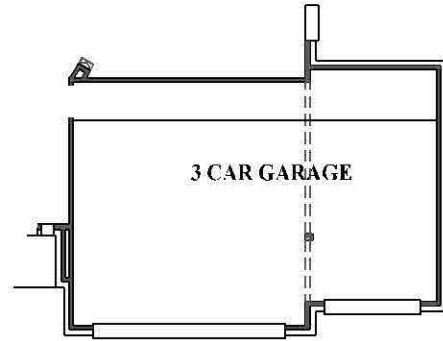

WESTIN
H O M E S

CASTLEBROOK

ESTATE COLLECTION

3738 Sqft

FIRST FLOOR

Optional 3 Car Garage

SECOND FLOOR

ELEVATION 'A'