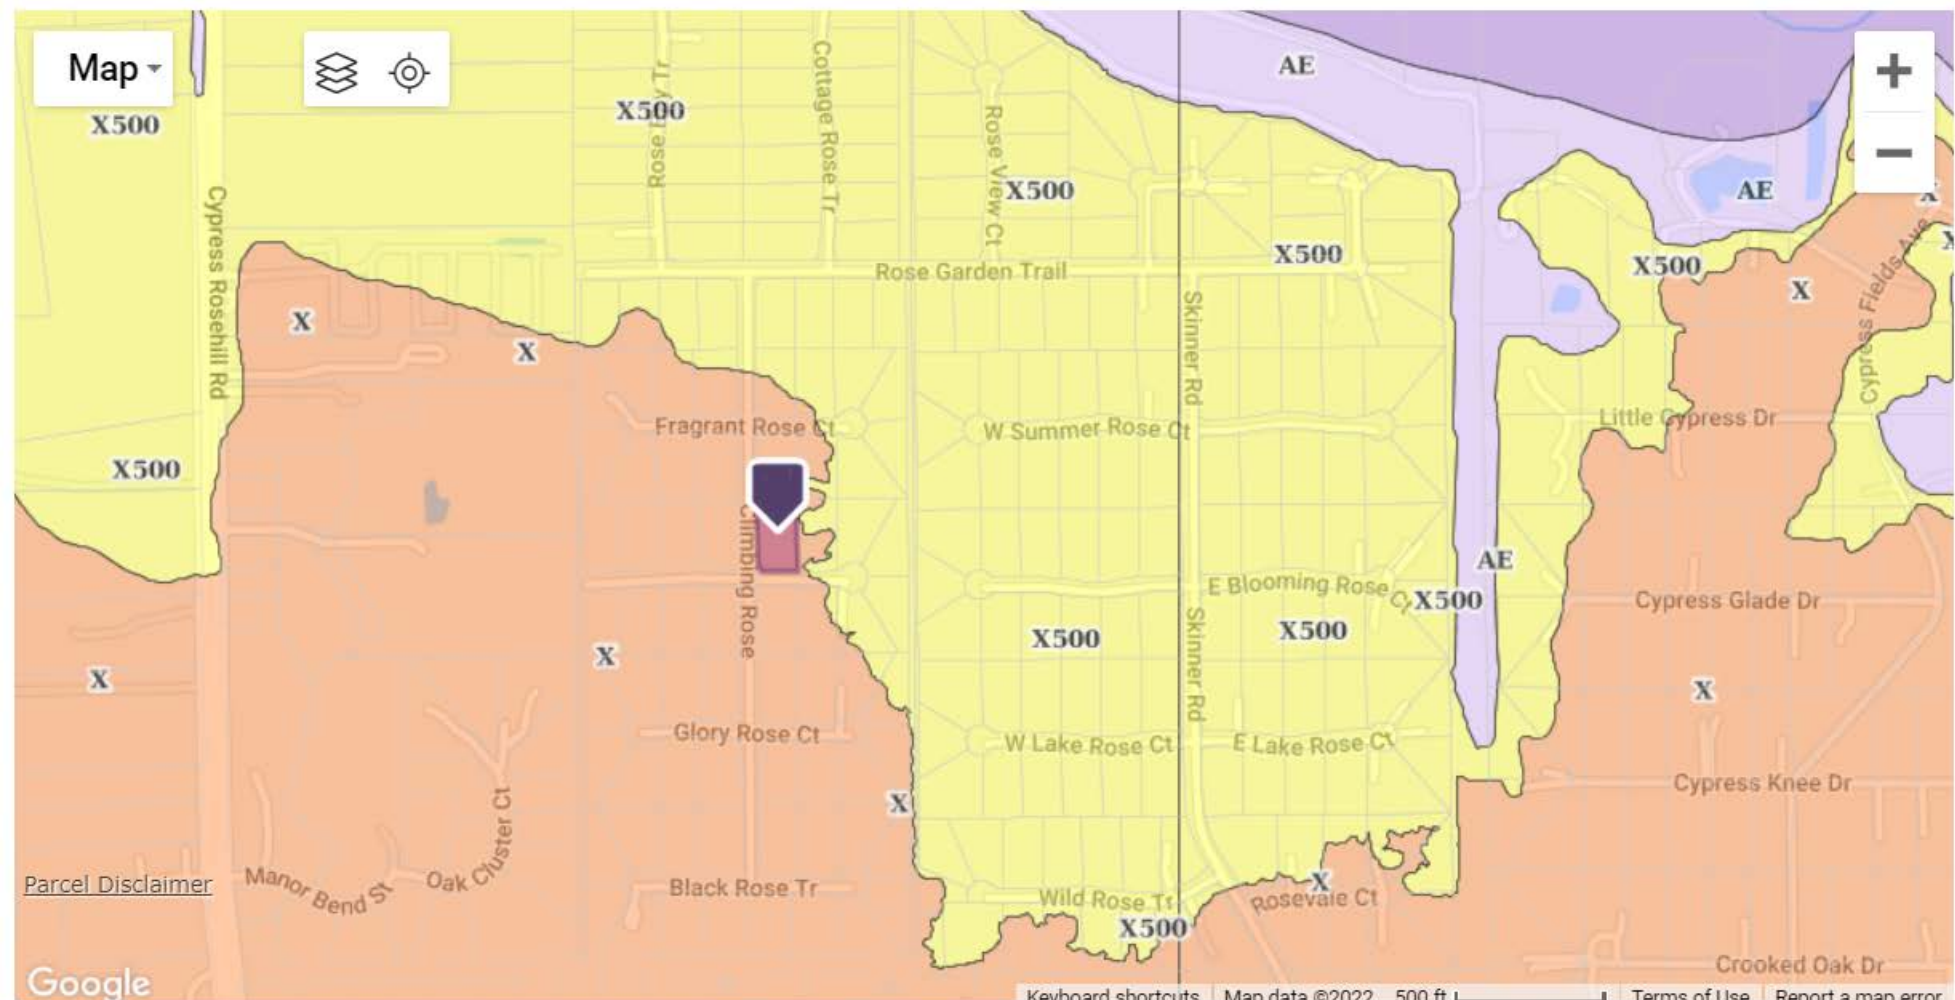

# 17614 Lasting Rose Drive, Cypress, Texas 77429-4930 Harris County

[Listing](#) [Tax](#) [Photos](#) [360 History](#) [Parcel Map](#) [Flood Map](#) [Foreclosure](#) [Property Archive](#) [Attachments](#)

Flood Zone Code: **X** Special Flood Hazard Area (SFHA): **Out**  
Flood Zone Date: **06/18/2007** Within 250 Feet of Multiple Flood Zone: **Yes (X,X500)**  
Flood Zone Panel: **48201C0215L** Flood Community Name: **HARRIS COUNTY**  
Flood Code Description: **Zone X-An Area That Is Determined To Be Outside The 100- And 500-Year Floodplains.**