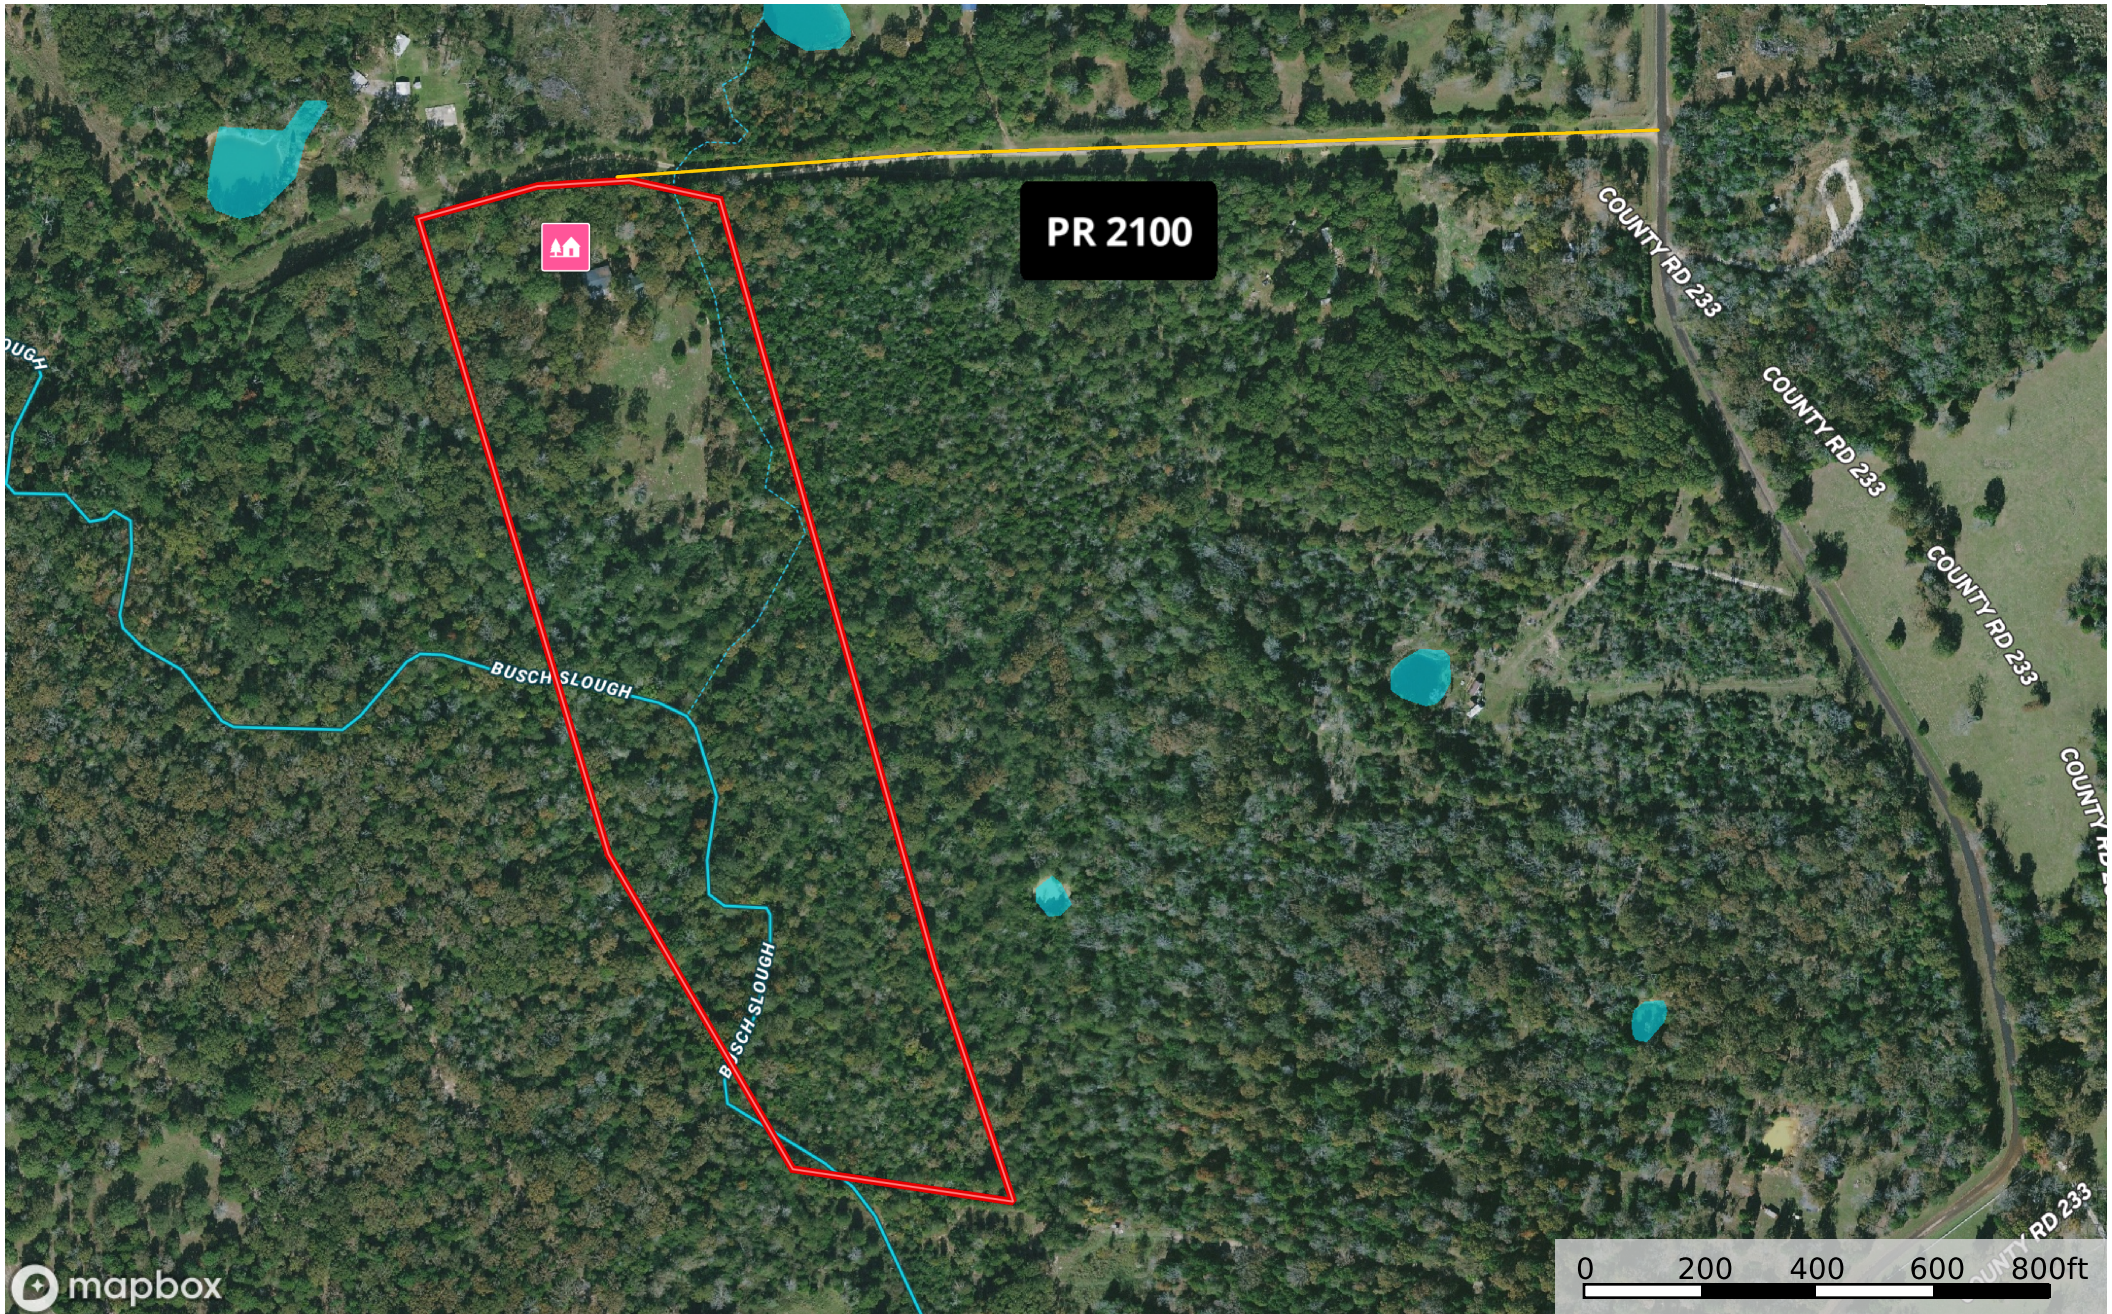

Watson

Leon County, Texas, 22 AC +/-

mapbox

- Cabin
- Primary Road
- Boundary
- Stream, Intermittent
- River/Creek
- Water Body

Amy Schwab

The information contained herein was obtained from sources deemed to be reliable. MapRight Services makes no warranties or guarantees as to the completeness or accuracy thereof.