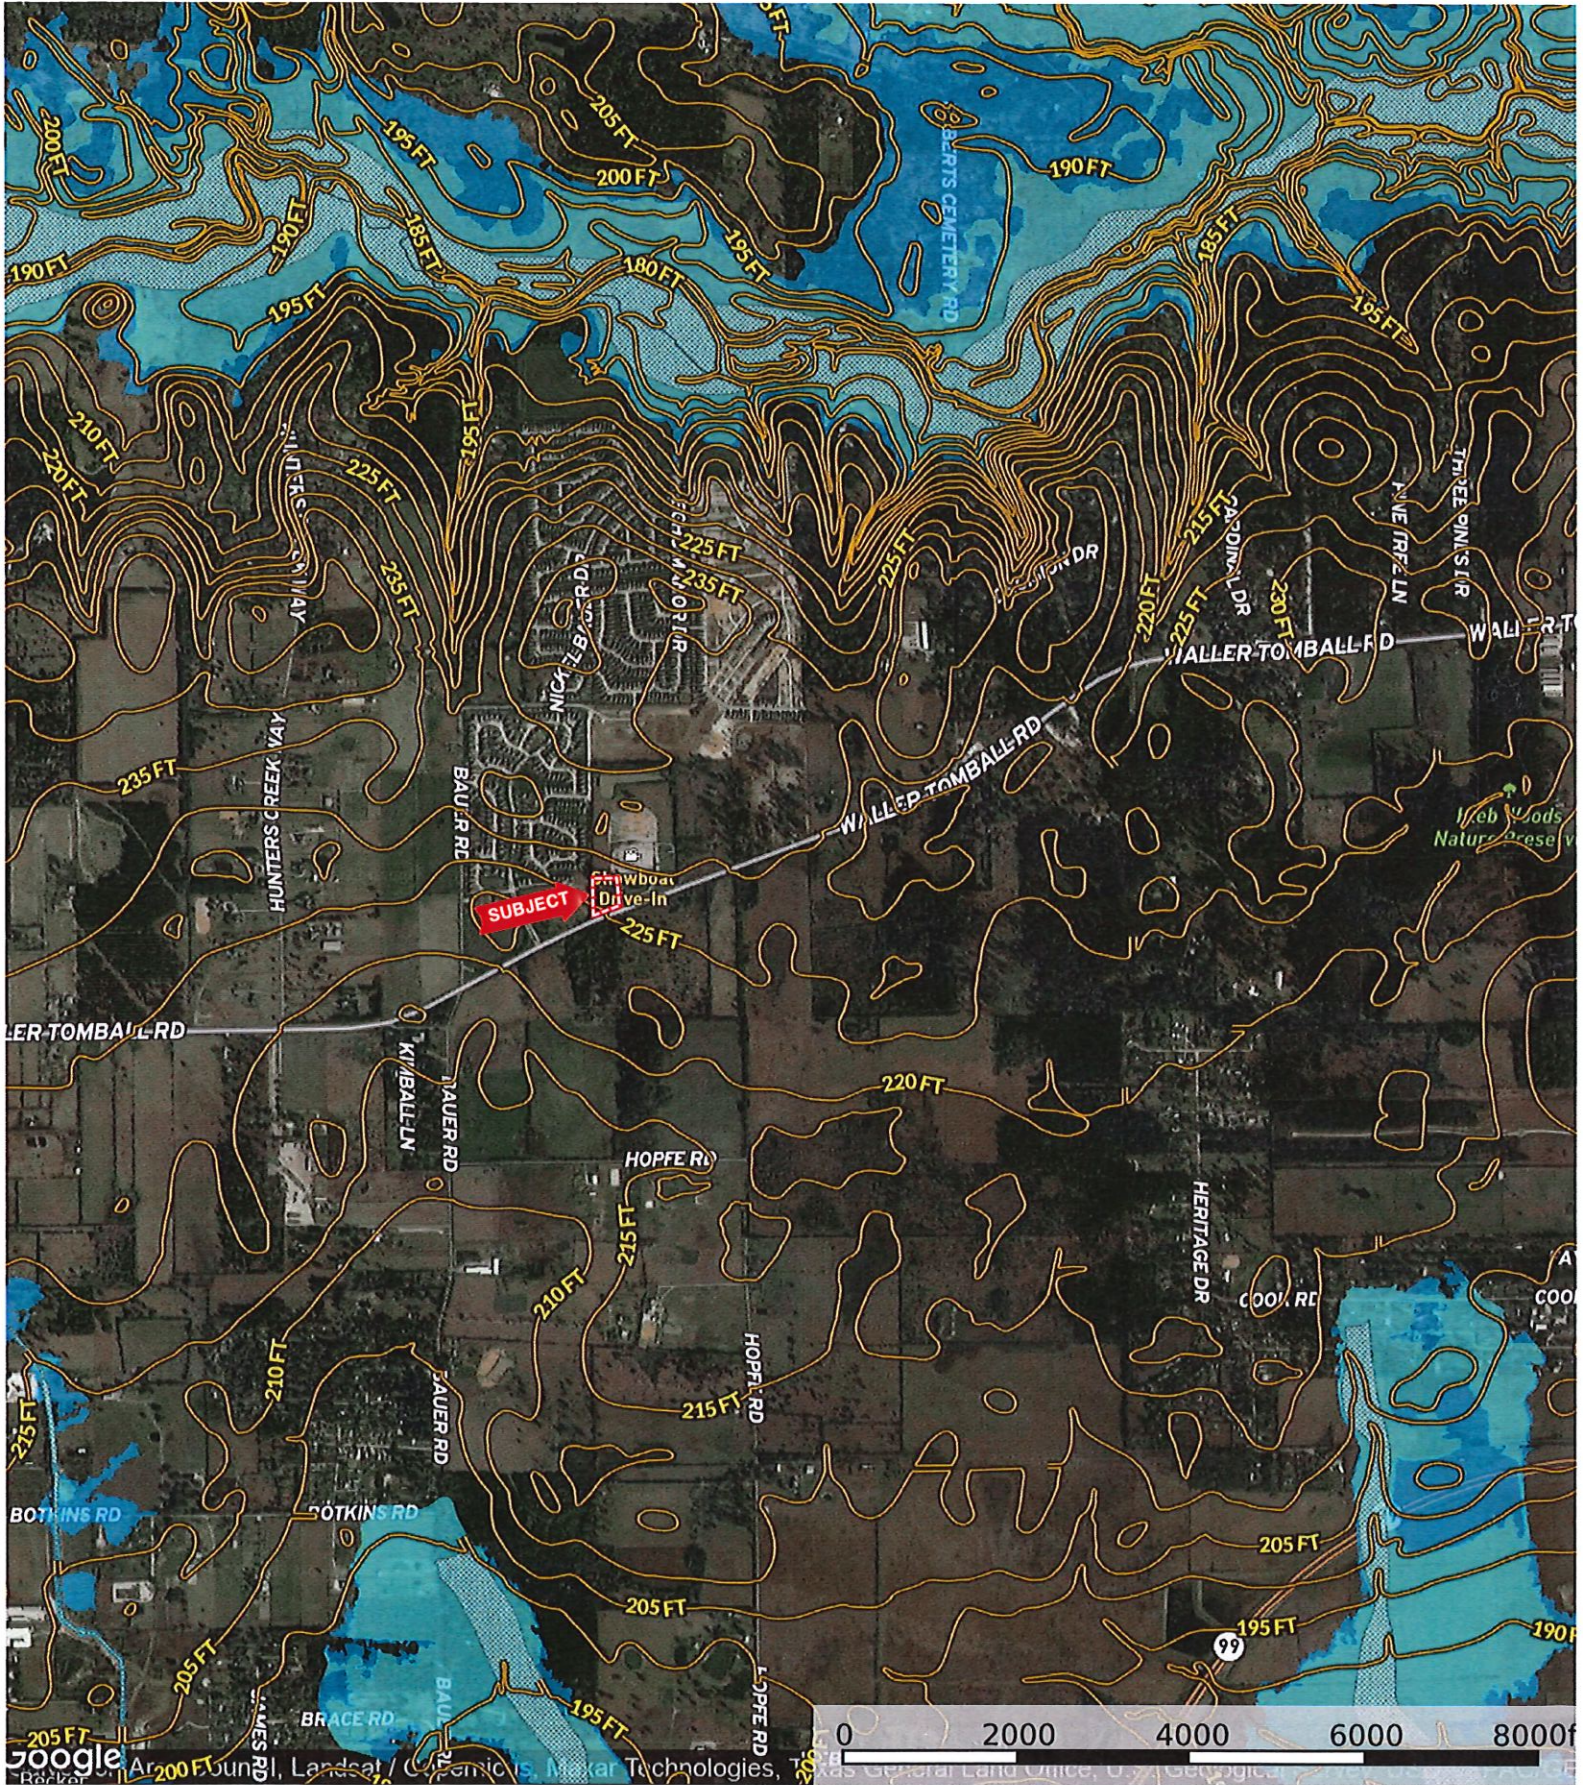

Google

Imagery ©2022 Houston-Galveston Area Council, Maxar Technologies, Texas General Land Office, U.S. Geological Survey

Boundary

- Boundary
- 100 Year Floodplain
- 500 Year Floodplain
- Floodway
- Special
- Unmapped/ Not Included

Google 2022 Houston-Galveston Area Council, Maxar Technologies, Texas General Land Office, U.S. Geological Survey, USDA/NRCS

- Boundary
- Crude Oil
- Natural Gas
- Other