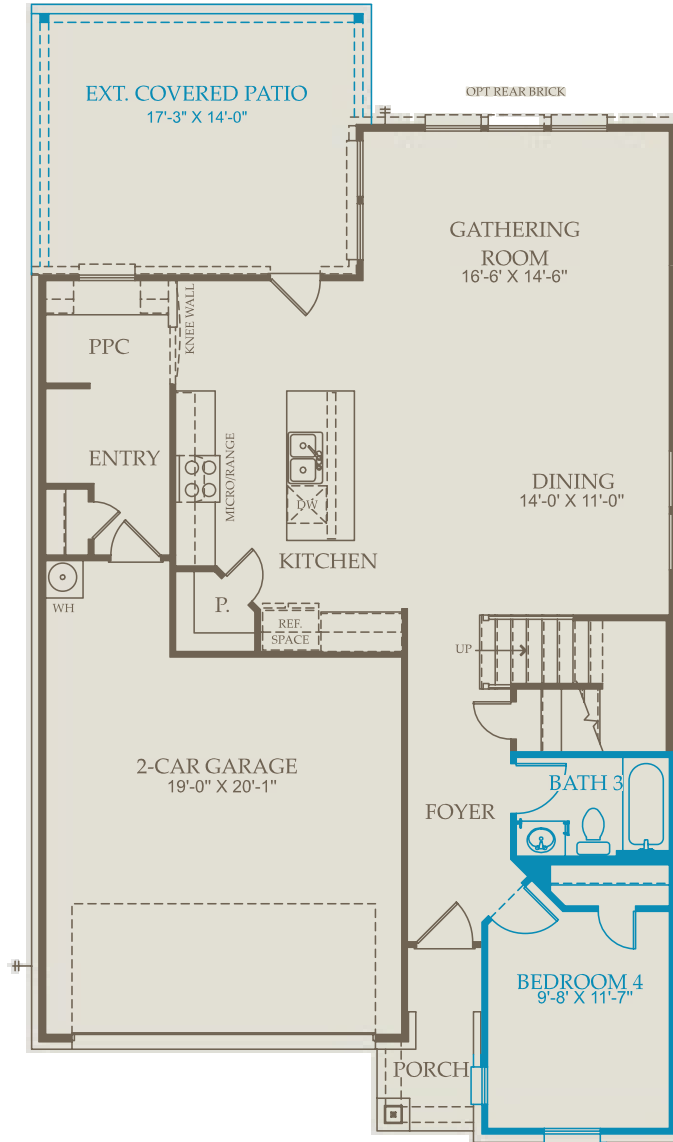

### King Crossing - Plan Fifth Avenue

3-4 Bedrooms - 2.5 Bathrooms - 2 Car Garage  
5102 Splendid Circle., Katy, Texas 77493  
866-877-4994

## Elevation F

<sup>DS</sup>  
SS

<sup>DS</sup>  
JAM

<sup>DS</sup>  
WAM

## First Floor

Selected Options: Extended Covered Patio, Bedroom 4

The following options are available but not selected : Drop Zone at Entry, Mud Bench at Entry, Study, Fireplace at Gathering Room, Owner's Bath Opt.