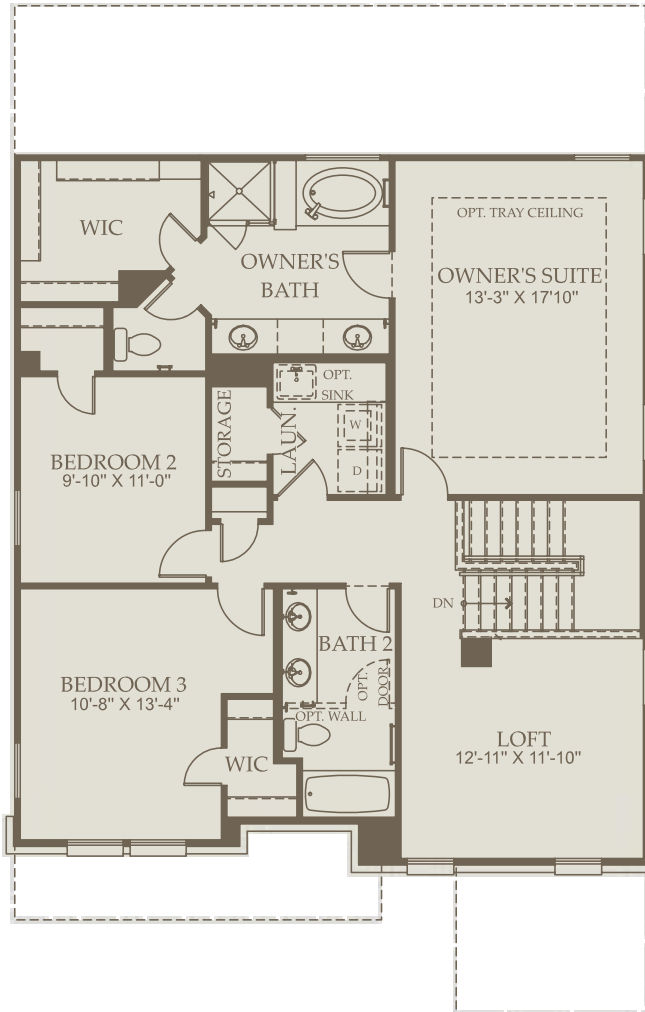

## First Floor

Selected Options: Extended Covered Patio, Bedroom 4

The following options are available but not selected : Drop Zone at Entry, Mud Bench at Entry, Study, Fireplace at Gathering Room, Owner's Bath Opt.

### King Crossing - Plan Fifth Avenue

3-4 Bedrooms - 2.5 Bathrooms - 2 Car Garage  
5102 Splendid Circle., Katy, Texas 77493  
866-877-4994

## Second Floor

DS  
JS

DS  
RAM

DS  
WAM

Selected Options: Extended Covered Patio, Bedroom 4

The following options are available but not selected : Drop Zone at Entry, Mud Bench at Entry, Study, Fireplace at Gathering Room, Owner's Bath Opt.