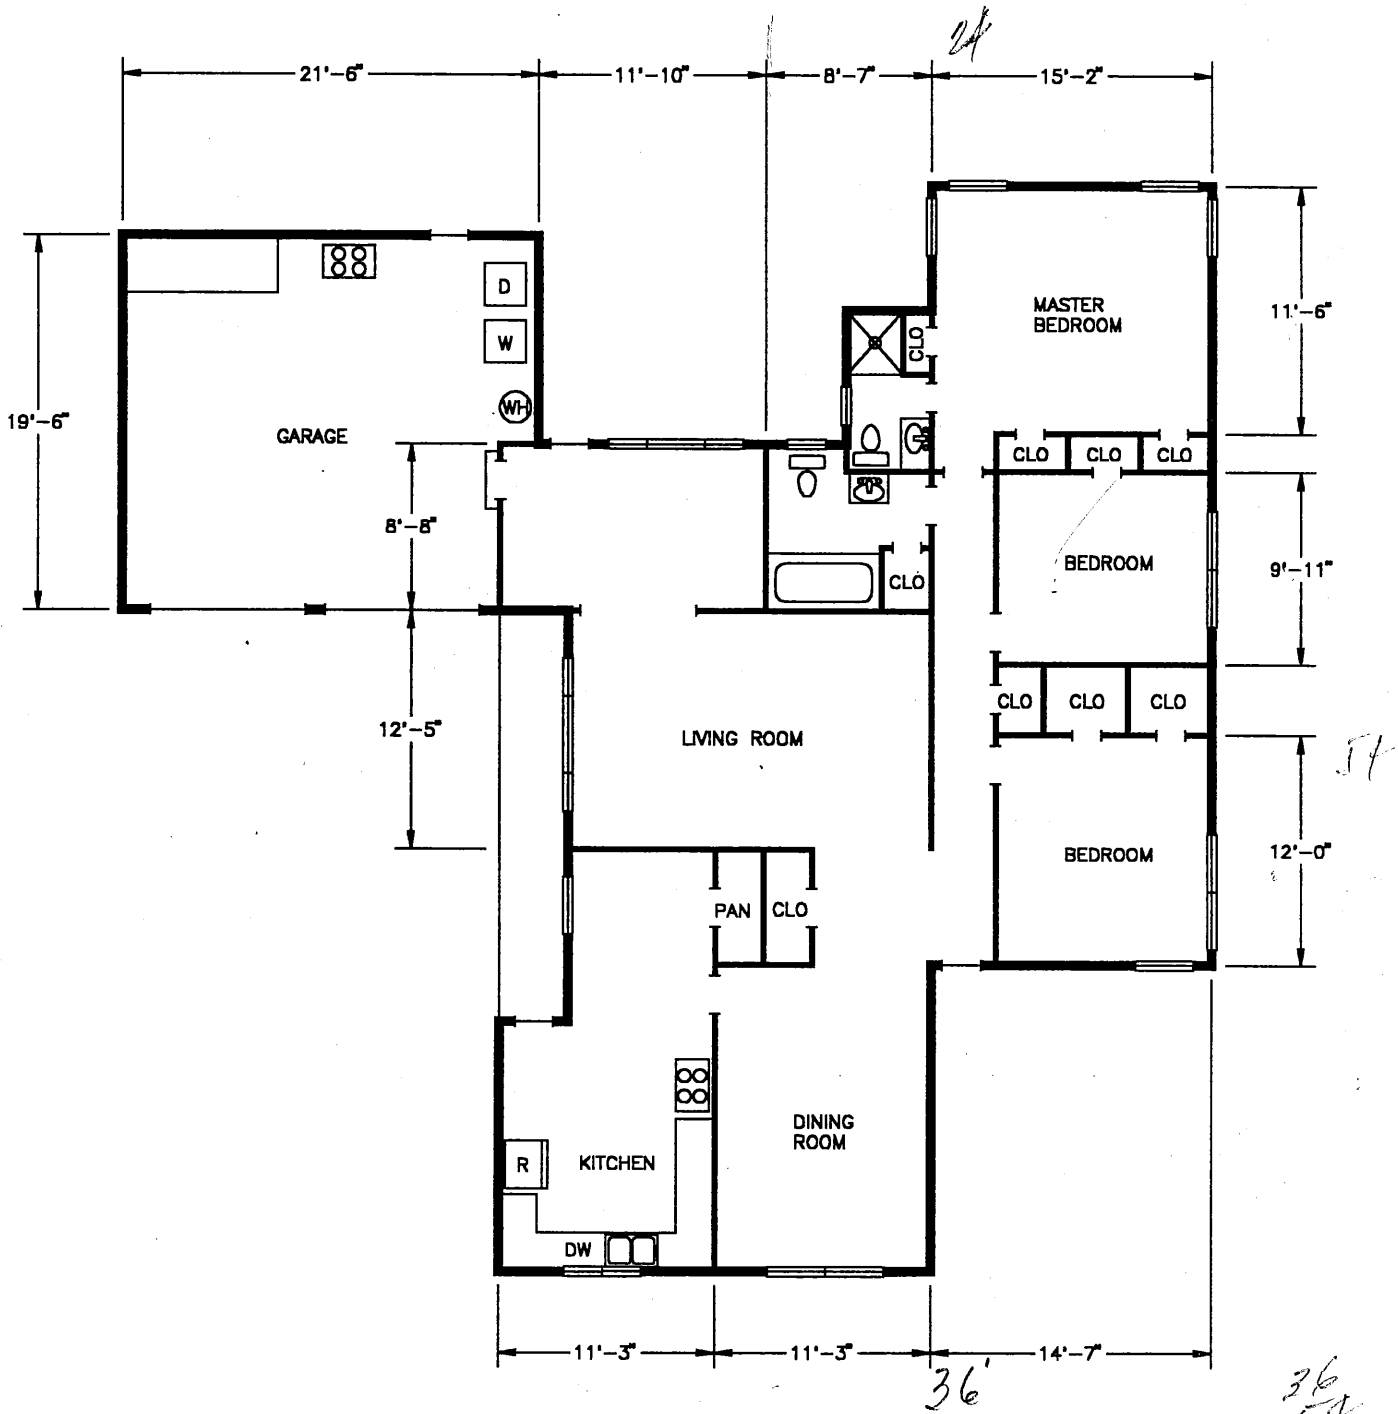

DIMENSIONS INDICATED ARE APPROXIMATE DIMENSIONS
AND ARE FOR ILLUSTRATIVE PURPOSES ONLY

36
54
24
114

PONTHER RESIDENCE		SCHEMATIC FLOOR PLAN		
8419 HATTON STREET		WITH DIMENSIONS		
HOUSTON, TEXAS		APPROXIMATE SCALE: 0 10'		
PROJECT # 1711				