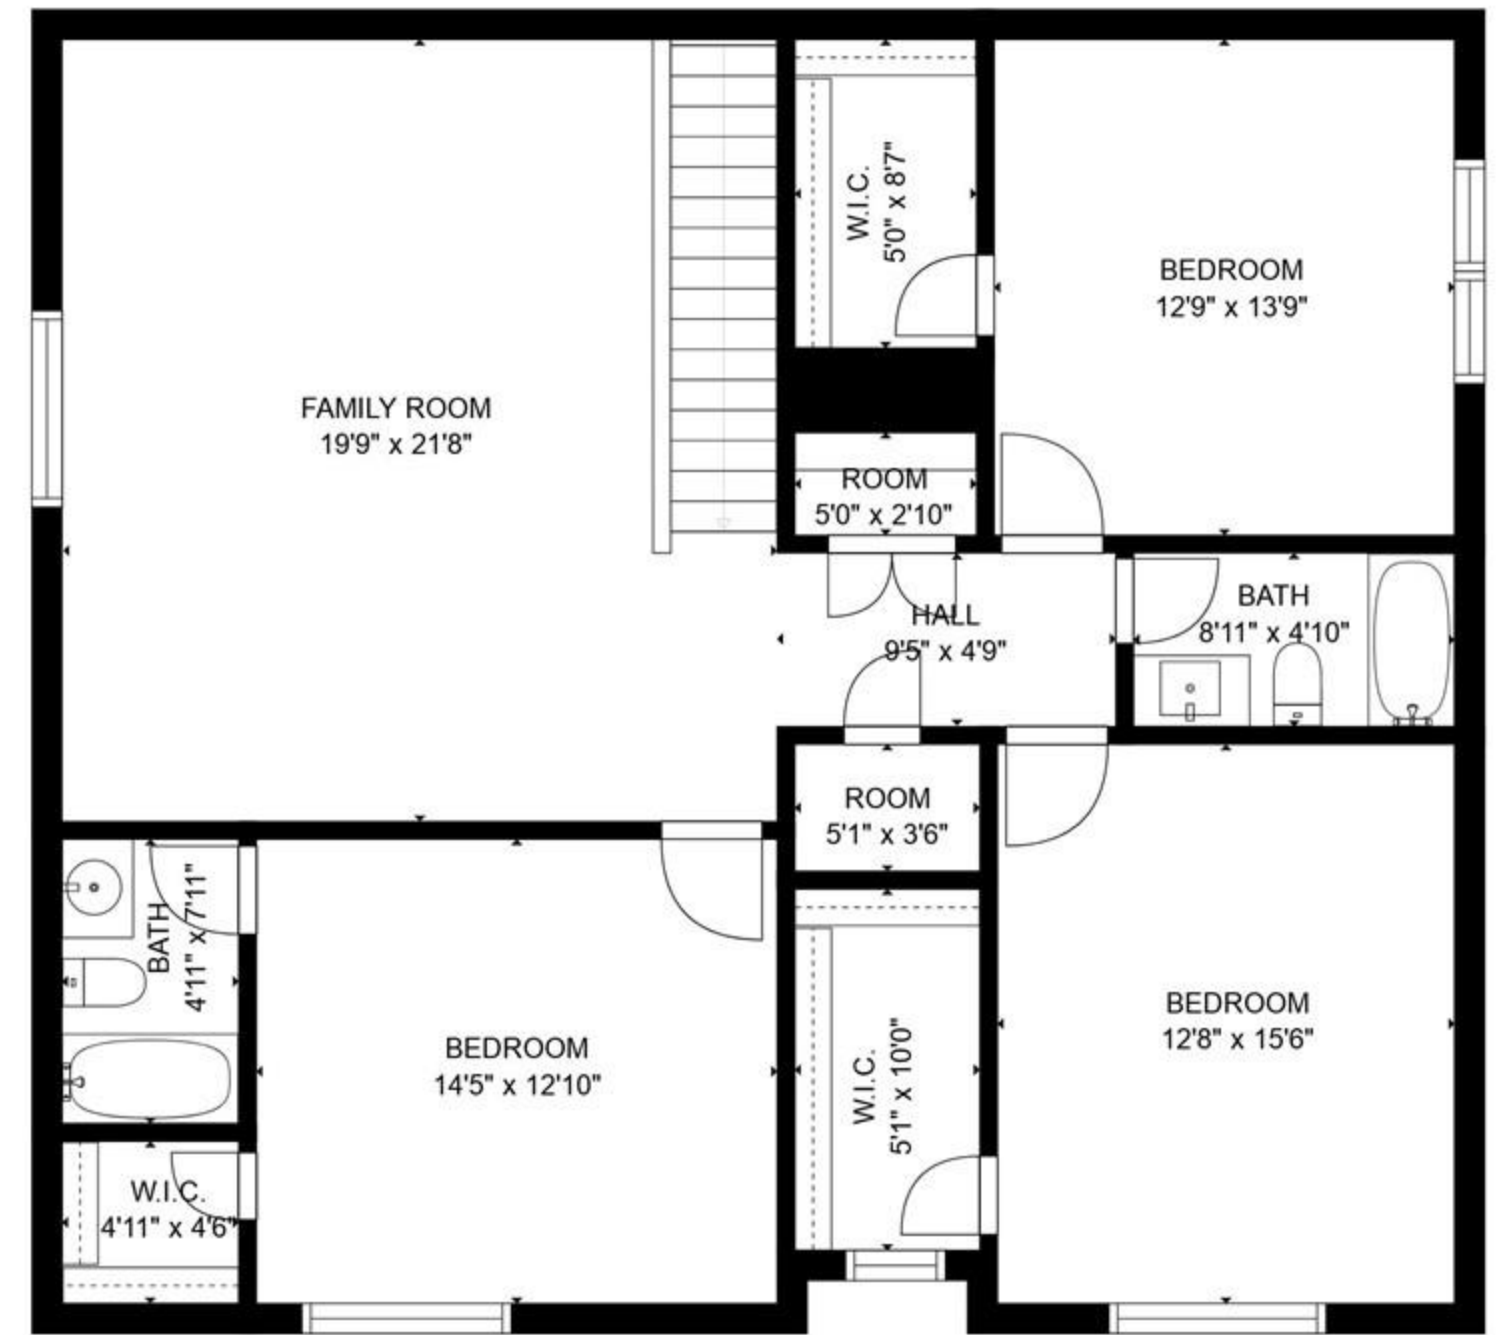

FLOOR 1

FLOOR 2

Estimated areas

GLA FLOOR 1: 1756 sq. ft, excluded 1271 sq. ft
 GLA FLOOR 2: 1469 sq. ft, excluded 0 sq. ft
 Total GLA 3225 sq. ft, total scanned area 4496 sq. ft

SIZES AND DIMENSIONS ARE APPROXIMATE, ACTUAL MAY VARY.