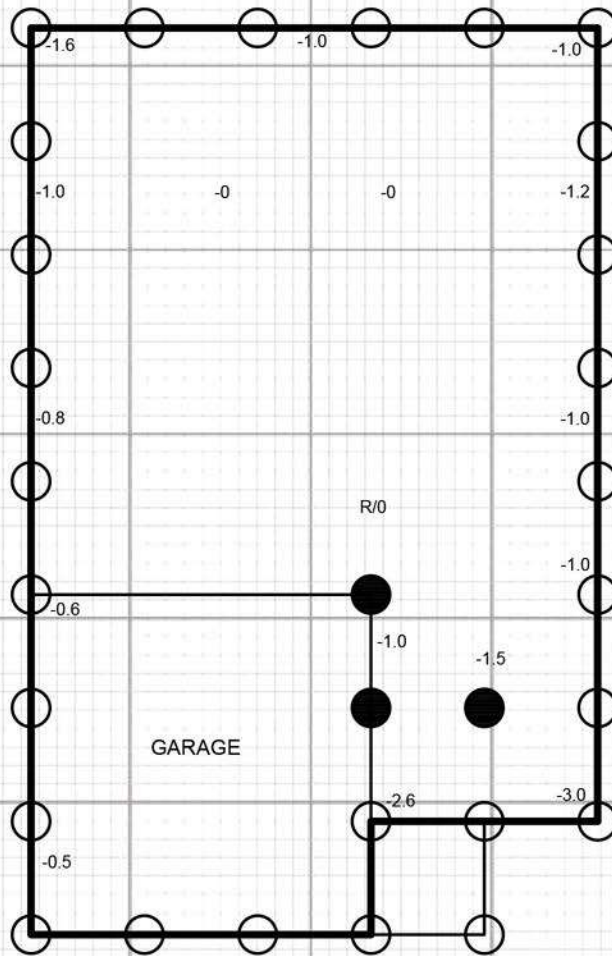

GUATEX FOUNDATION & STRUCTURAL SOLUTIONS LLC

www.guatexfoundationsolutionstx.com
pro95guatex@gmail.com OFFICE: 281-571-6784
13425 Peoria St. Houston, Tx. 77015

LEGEND	
☐ EXTERIOR PIERS	(A/C) A/C UNIT
☒ INTERIOR PIERS	☐ GAS LINE
WALL CRACKS	☒ UNSQUARE DOOR
	SLOPE

scope of work: Install (pressure) pier type system at the house as indicate in the drawing, to level, correct elevations variance throughout the house and stabilize the structure

Total Cost $ 5,000.00
Lifetime Warranty