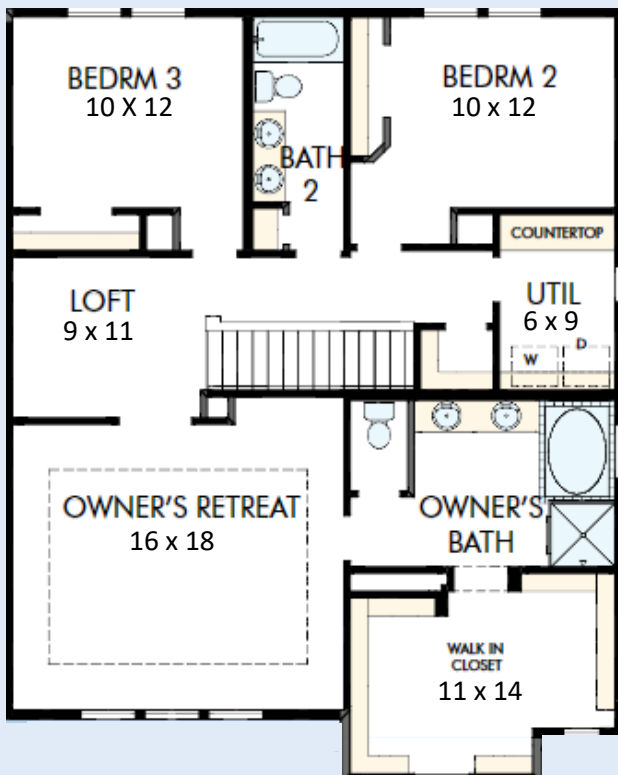

THE NAPOLEAN

3605 Cambridge Gate

2,393 sq. ft. • 3 Bedrooms • 2 Full Baths • 1 Half Bath • 2 Car Garage

B473 in 1466 HOU

For additional options, please visit DavidWeekleyHomes.com

12/22/2021

CENTRAL LIVING
by **David Weekley Homes**