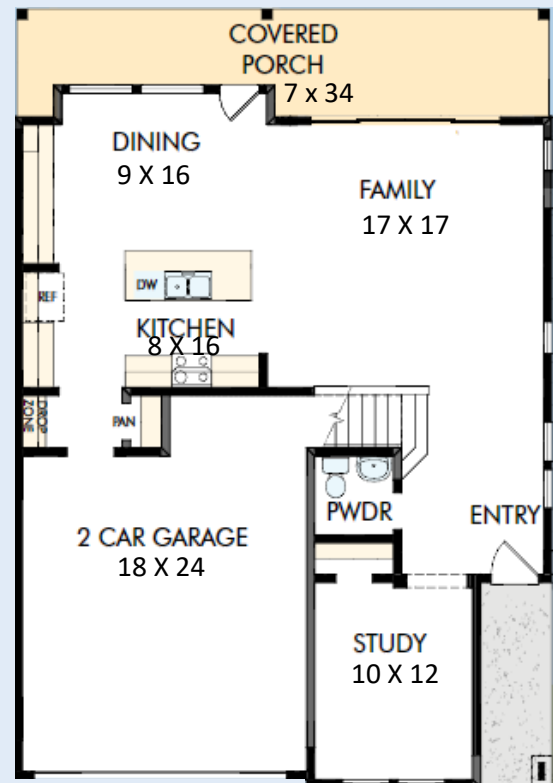

THE NAPOLEAN

3605 Cambridge Gate

2,393 sq. ft. • 3 Bedrooms • 2 Full Baths • 1 Half Bath • 2 Car Garage

B473 in 1466 HOU

For additional options, please visit DavidWeekleyHomes.com

12/22/2021

CENTRAL LIVING
by **David Weekley Homes**