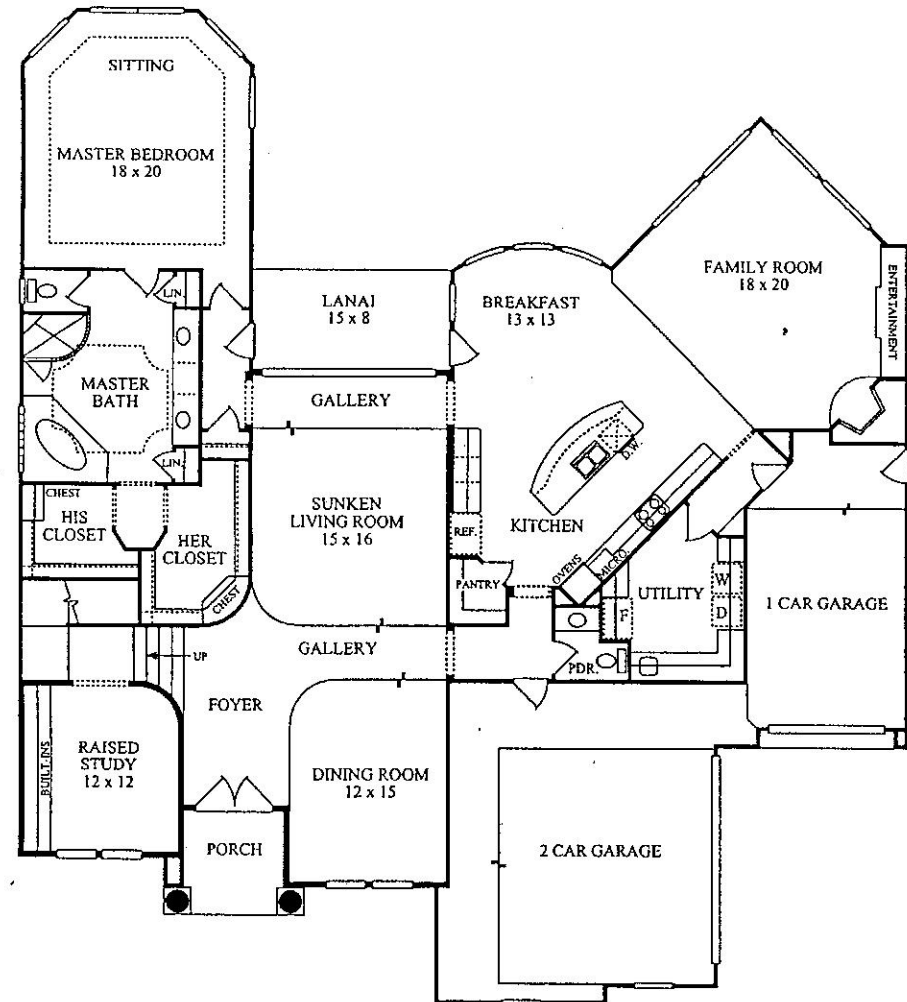

Westport Homes
 4406 Roth Drive
 4449 Approximate Square Footage

FIRST FLOOR