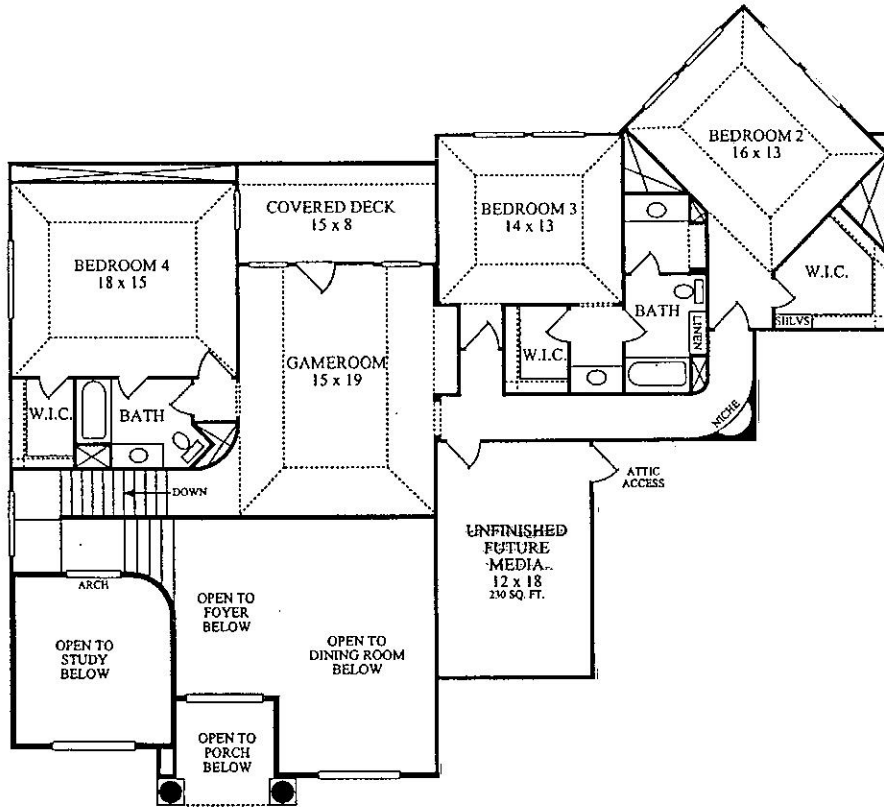

Westport Homes
 4406 Roth Drive
 4449 Approximate Square Footage

FIRST FLOOR