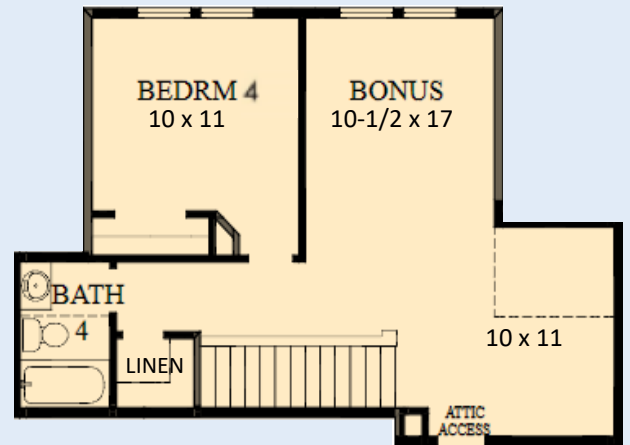

THE NAPOLEAN

3506 CAMBRIDGE GATE

2,983 sq. ft * 4 Bedrooms * 3 Full Baths * 1 Half Bath * Study * Gameroom * 2 Car Garage

B473 in 1468 HOU

For additional options, please visit DavidWeekleyHomes.com

7/13/2021