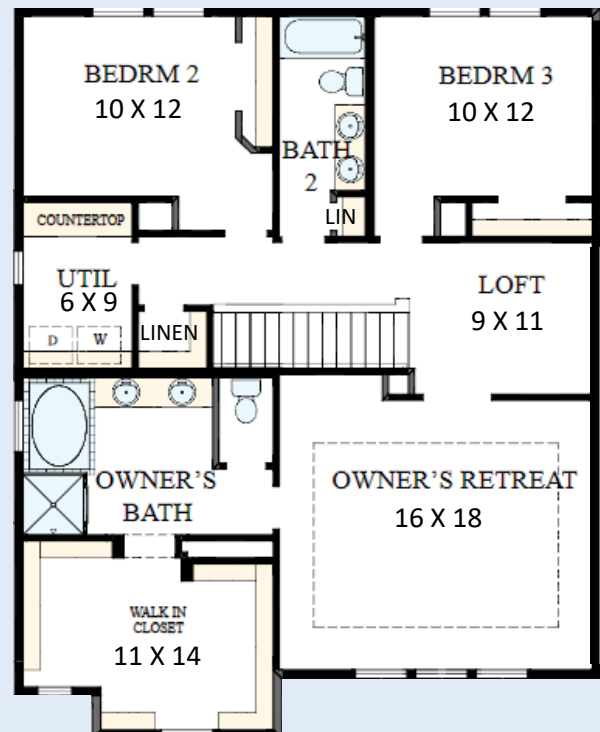

THE NAPOLEAN

3506 CAMBRIDGE GATE

2,983 sq. ft * 4 Bedrooms * 3 Full Baths * 1 Half Bath * Study * Gameroom * 2 Car Garage

B473 in 1468 HOU

For additional options, please visit DavidWeekleyHomes.com

7/13/2021