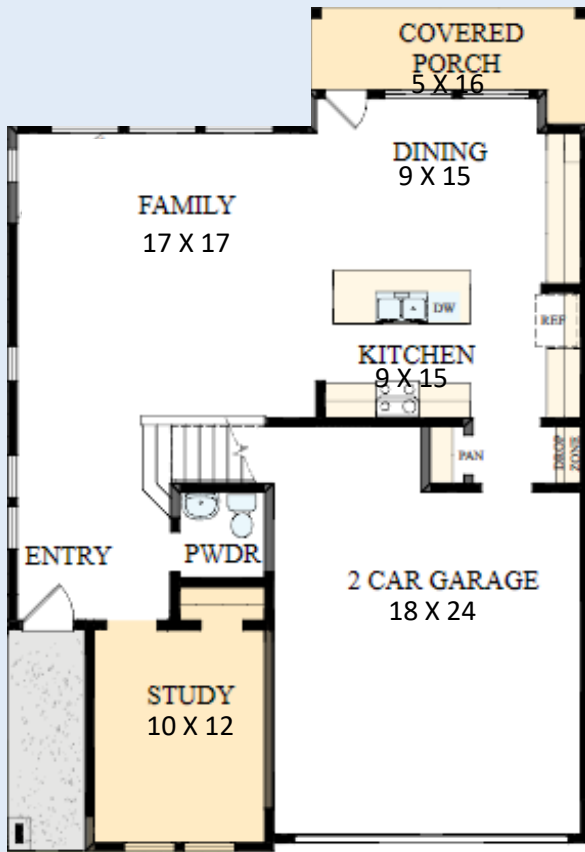

THE NAPOLEAN

3506 CAMBRIDGE GATE

2,983 sq. ft * 4 Bedrooms * 3 Full Baths * 1 Half Bath * Study * Gameroom * 2 Car Garage

B473 in 1468 HOU

For additional options, please visit DavidWeekleyHomes.com

7/13/2021