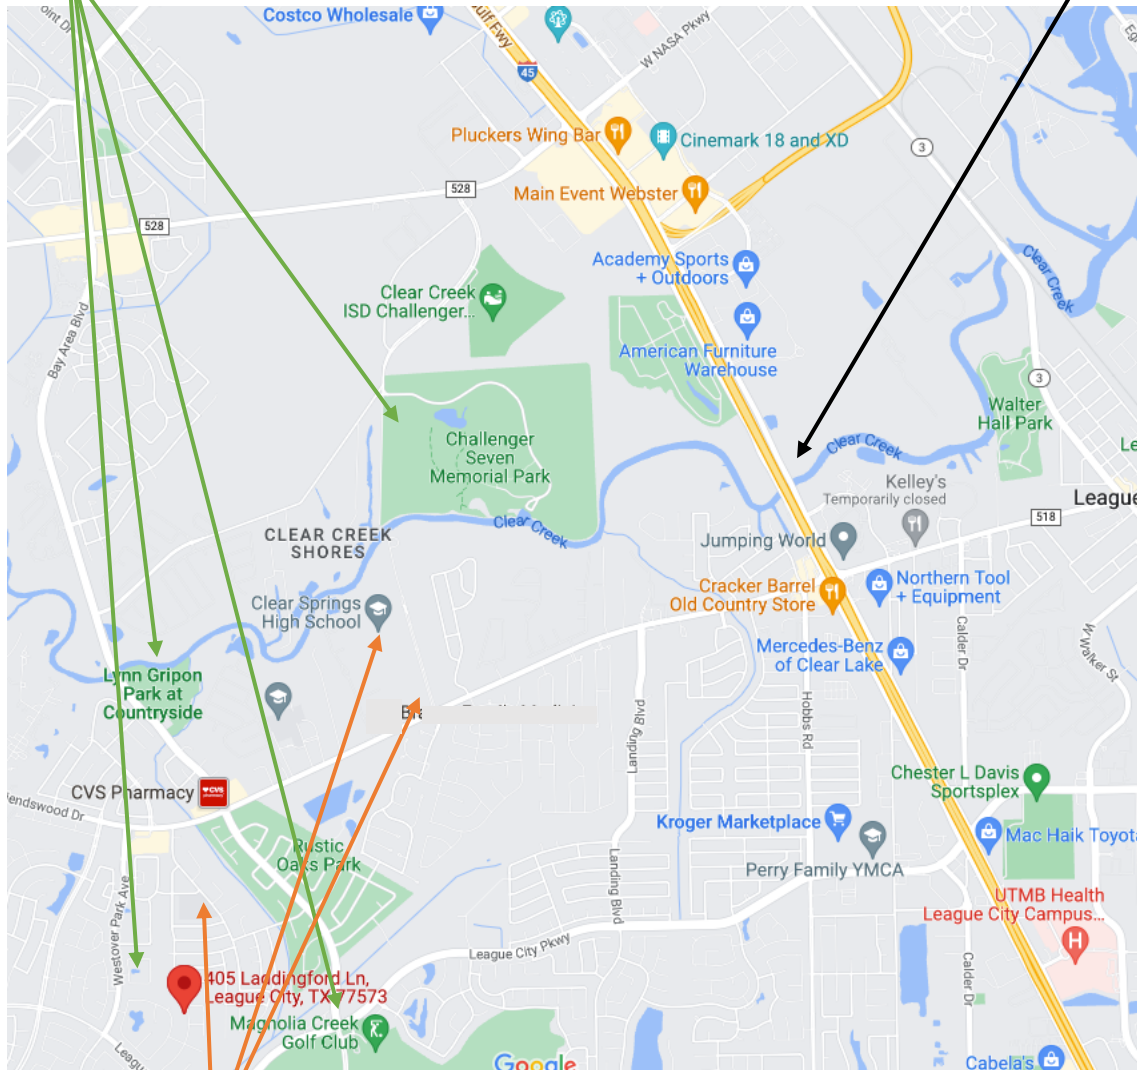

# 430 Abbey Lane, League City Conveniently located!

## Nearby Parks and Recreation

Westover Park Pool and Recreation  
Lynn Gripon Park Trails, and Dog Park  
Magnolia Creek Golf Course

Easy commute to I-45  
8 minutes

## Shopping and Recreation

H-E-B – 8 minutes  
Kroger – 9 minutes  
Baybrook Mall & restaurants– 14 minutes  
Costco – 12 minutes  
Tanger Outlet - 20 minutes  
Galveston Island – 42 minutes  
Minute Maid Park – 40 minutes  
Houston Zoo – 43 minutes