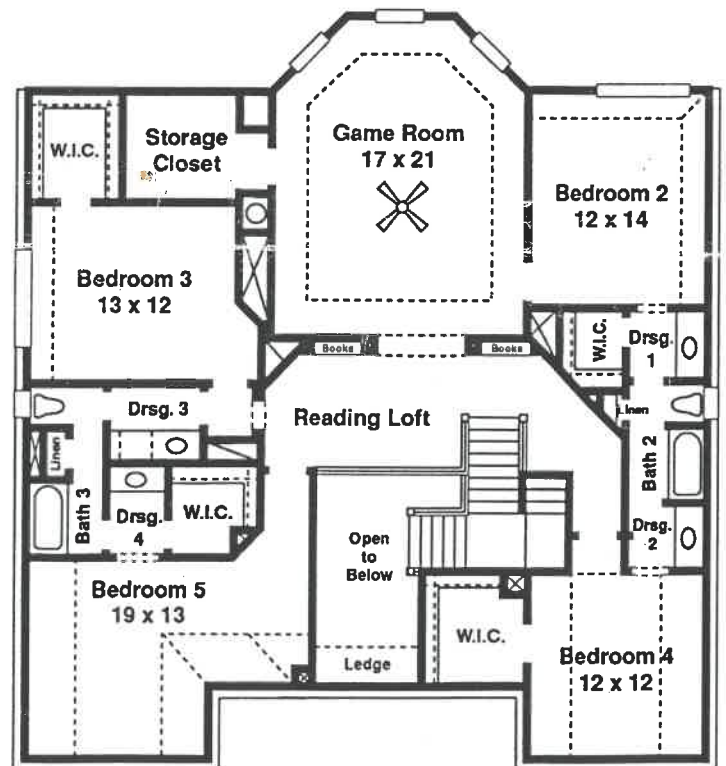

# The Rockport

5 bedroom / 3 1/2 bath / private study / formal dining room / breakfast nook / living room / game room / reading loft / detached garage

- Two-story entry with optional plant ledge (per elevation)
- Convenient 2 entrance stairway
- Private study off entry
- Formal dining room has direct kitchen access
- Breakfast nook opens to family room and kitchen
- Living room has bow bay window, side wall fireplace
- Master bath has large oval tub, his and hers vanities and walk-in closets, glass enclosed shower stall, and private commode room
- Spacious game room has bow bay window and private entrance to storage closet
- Storage closet has option for computer room with built-in desk and cabinets
- Cozy reading loft at top of stairs
- Walk-in closets for all secondary bedrooms
- Optional downstairs includes exercise room off master bath, instead of private study off entry