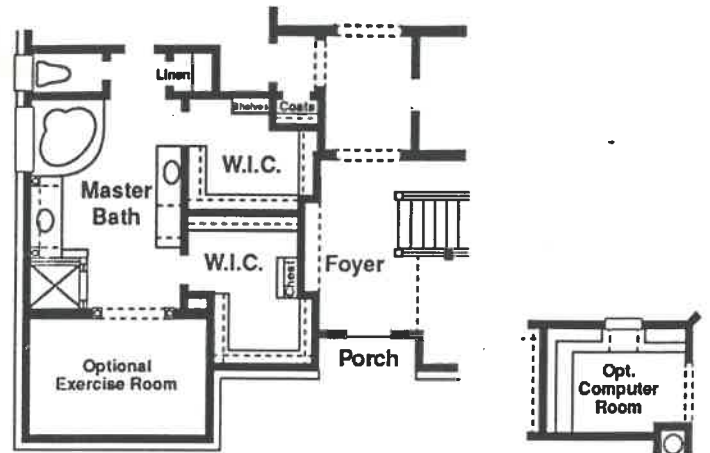

# The Rockport

5 bedroom / 3 1/2 bath / private study / formal dining room / breakfast nook / living room / game room / reading loft / detached garage

- Two-story entry with optional plant ledge (per elevation)
- Convenient 2 entrance stairway
- Private study off entry
- Formal dining room has direct kitchen access
- Breakfast nook opens to family room and kitchen
- Living room has bow bay window, side wall fireplace
- Master bath has large oval tub, his and hers vanities and walk-in closets, glass enclosed shower stall, and private commode room
- Spacious game room has bow bay window and private entrance to storage closet
- Storage closet has option for computer room with built-in desk and cabinets
- Cozy reading loft at top of stairs
- Walk-in closets for all secondary bedrooms
- Optional downstairs includes exercise room off master bath, instead of private study off entry