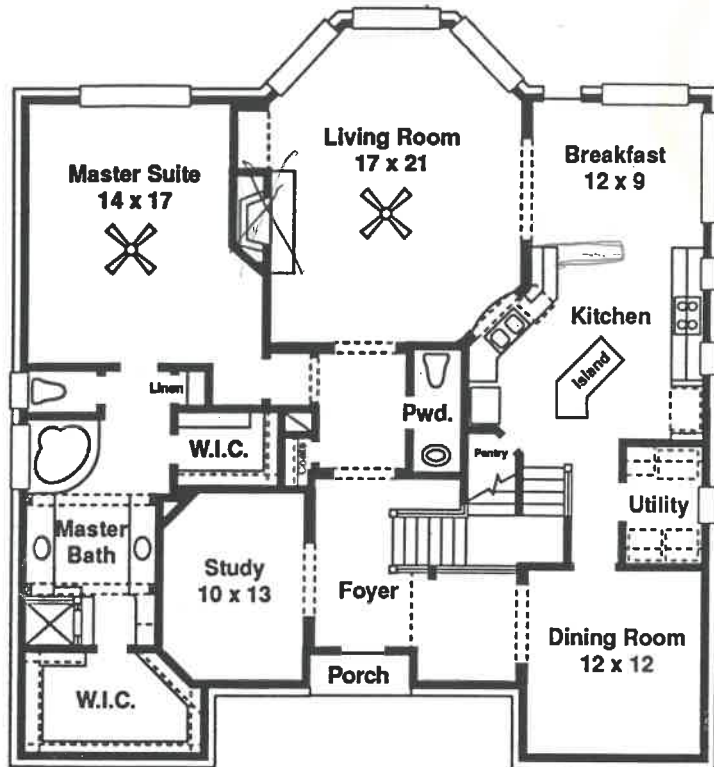

# The Rockport

5 bedroom / 3 1/2 bath / private study / formal dining room / breakfast nook / living room / game room / reading loft / detached garage

- Two-story entry with optional plant ledge (per elevation)
- Convenient 2 entrance stairway
- Private study off entry
- Formal dining room has direct kitchen access
- Breakfast nook opens to family room and kitchen
- Living room has bow bay window, side wall fireplace
- Master bath has large oval tub, his and hers vanities and walk-in closets, glass enclosed shower stall, and private commode room
- Spacious game room has bow bay window and private entrance to storage closet
- Storage closet has option for computer room with built-in desk and cabinets
- Cozy reading loft at top of stairs
- Walk-in closets for all secondary bedrooms
- Optional downstairs includes exercise room off master bath, instead of private study off entry