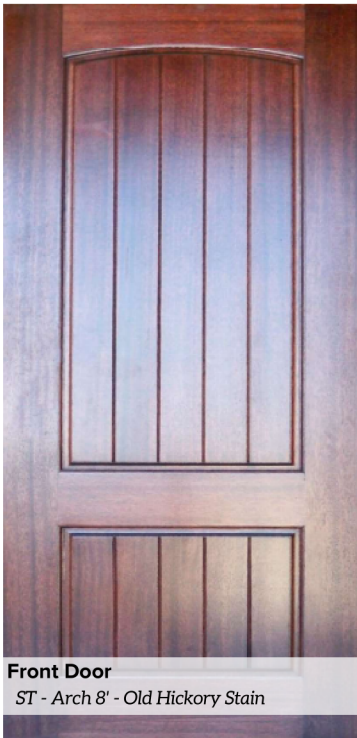

Home Selections

3504 Lynette Cove Place

Entry, Kitchen, Living, Dining & Stairs *
Regal Final Touch | Burlap

Kitchen Counter Tops
Iced White

Kitchen Backsplash *
Artezen MZ - AT23 - Picket
Grout | #381 Bright White

**Primary & Secondary
Bath Cabinet Color ***
Delafield | Midnight

Kitchen Uppers, Lower & Island Cabinet Color *
Berlin | Light French Gray

Front Door
ST - Arch 8' - Old Hickory Stain

**Powder Bath & Secondary Bath Floor Tile
Utility Room Floor Tile ***
CT 76
Grout | #542 Gray Stone