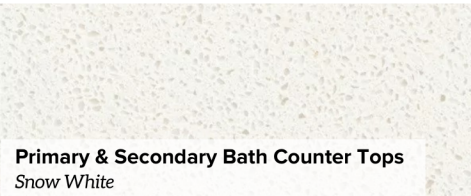

Groveland Paint Grade | Extra White

Front Door *
Marginal 6 Lite- 8' Over Panel w/ Flemish Glass
Ebony Stain

Secondary Bath Tub Surround

VV11 White-Matte 3x6
Grout: 381 Bright White

Primary & Secondary Bath Counter Tops