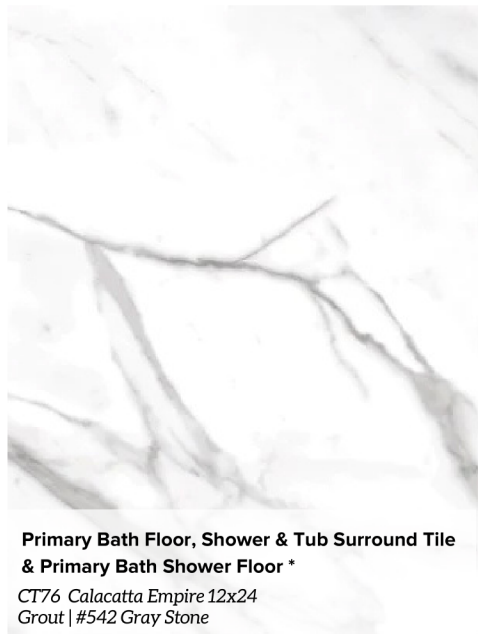

Groveland Paint Grade | Extra White

Front Door *
Marginal 6 Lite- 8' Over Panel w/ Flemish Glass
Ebony Stain

Secondary Bath Tub Surround

VV11 White-Matte 3x6
Grout: 381 Bright White

Primary & Secondary Bath Counter Tops

Snow White

Secondary Bath & Utility Room Tile Floor *

MH04 Ash White
Grout: 115 Platinum

Primary Bath Floor, Shower & Tub Surround Tile & Primary Bath Shower Floor *

CT76 Calacatta Empire 12x24
Grout | #542 Gray Stone