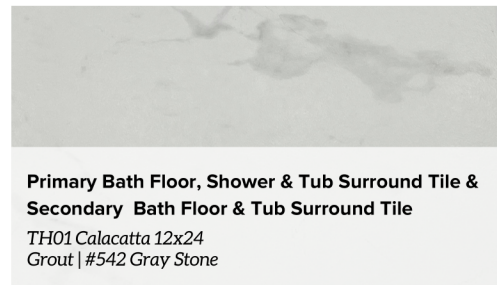

# Home Selections

628 W. 26th Street

**Entry, Kitchen, Living, Dining & Stairs \***  
Regal Elements | Polar White

**Kitchen Backsplash \***  
AT 20 Herringbone  
Grout | #381 Bright White

**Kitchen Counter Tops**  
Iced White

**Primary & Secondary Bath Counter Tops**  
Snow White

**Kitchen, Primary & Secondary Bath Cabinets \***  
Milan Paint Grade | Light French Gray

**Front Door \***  
Classic 3 Lite- 8' w/ Reeded Glass-Ebony Stain

**Primary Bath Shower Floor**  
Matte Suede Gray 1.5" Hex  
Grout | #542 Gray Stone

**Powder Bath & Utility Room Tile Floor \***  
MC 52 Hex 8"  
Grout | #385 Winter Gray

**Primary Bath Floor, Shower & Tub Surround Tile & Secondary Bath Floor & Tub Surround Tile**  
TH01 Calacatta 12x24  
Grout | #542 Gray Stone