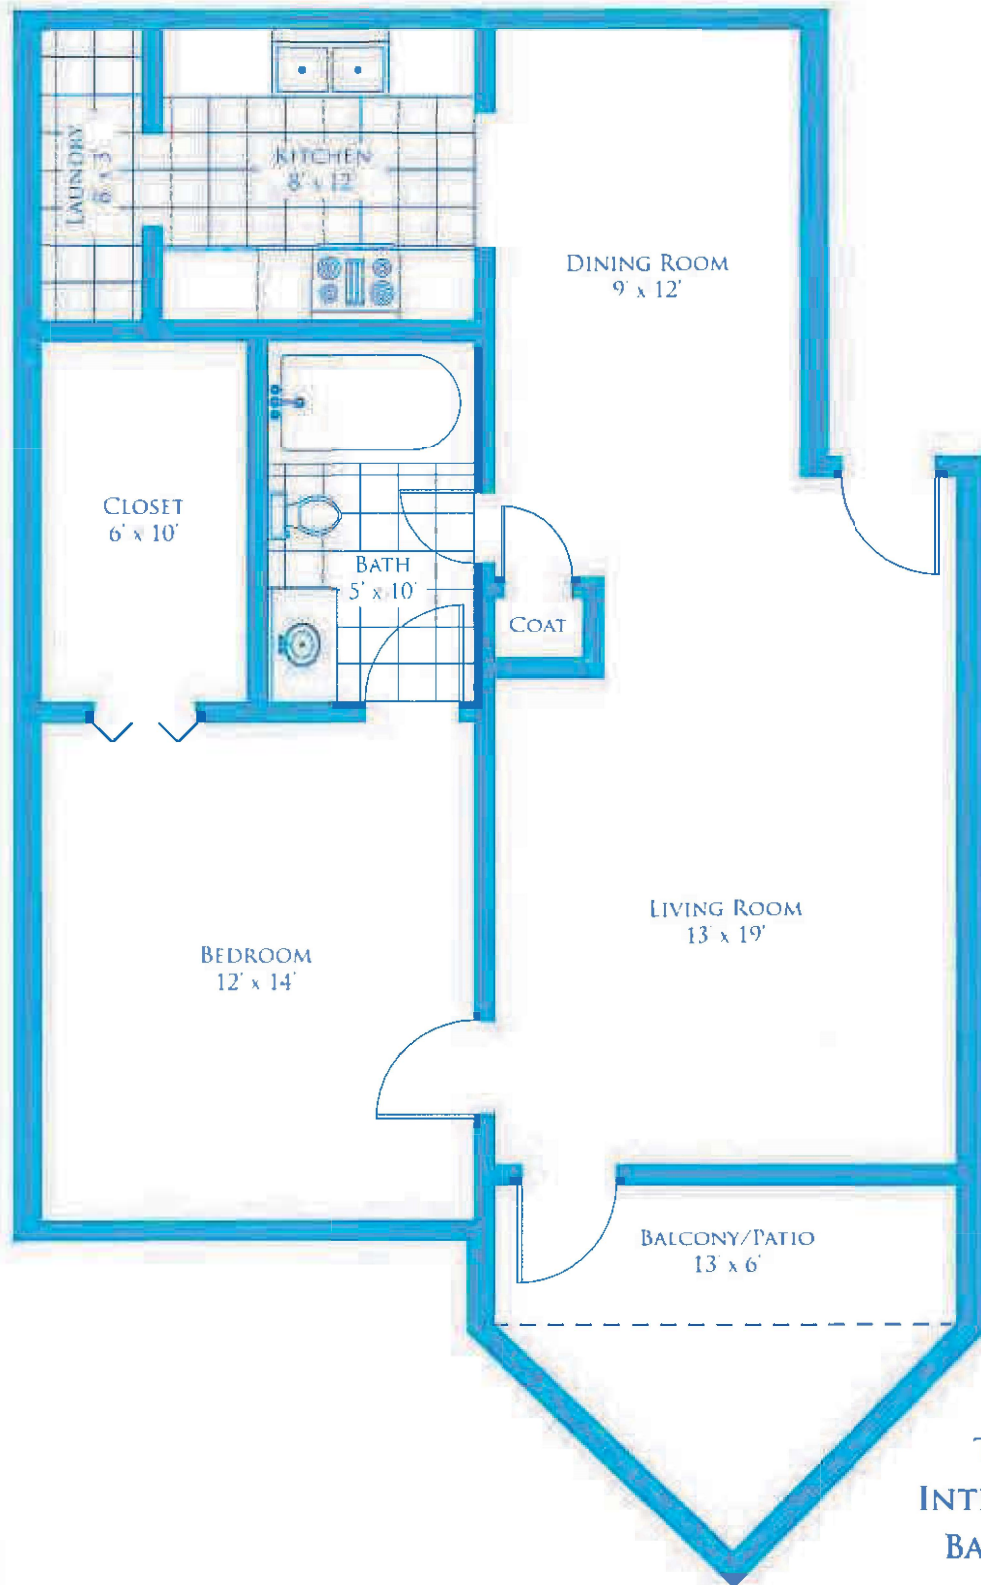

# THE BLUEBONNET

TOTAL: 825 S.F.  
INTERIOR: 749 S.F.  
BALCONY: 76 S.F.

MEASUREMENTS ARE APPROXIMATE AND MAY VARY FROM ILLUSTRATION