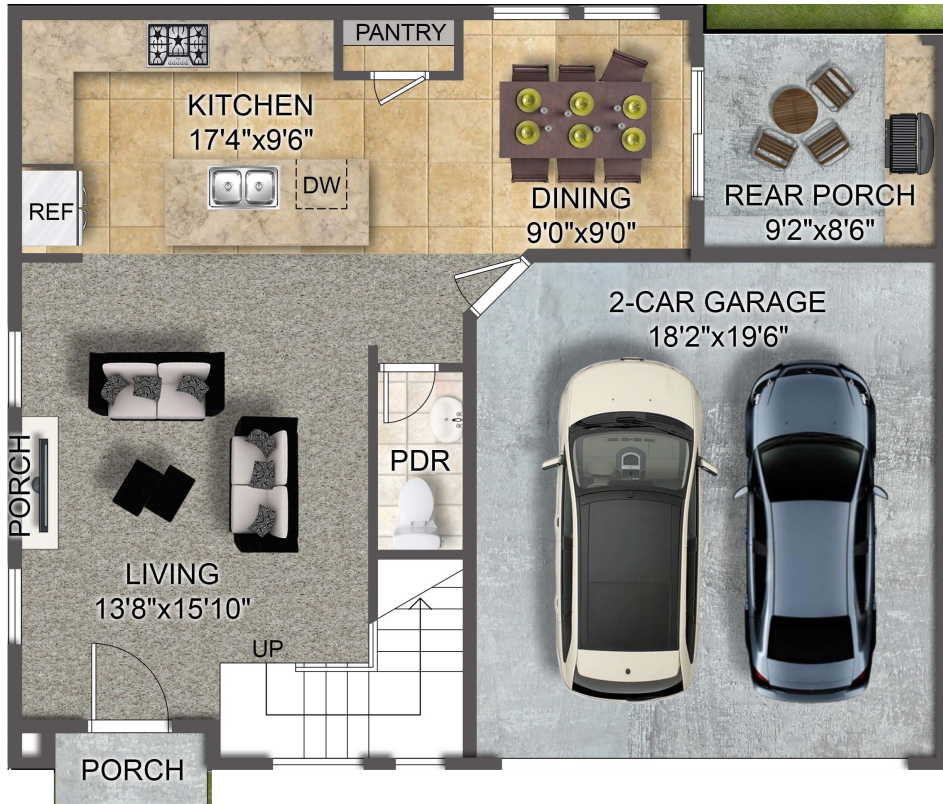

# FRONT ELEVATION A

3320 and 3322 Sampson Street, Houston, TX 77004

These renderings including furniture, fixtures measurements, and dimensions are approximate and for illustrative purposes only.

**SHAHIN NAGHAVI**

# FLOOR PLAN A

3320 and 3322 Sampson Street, Houston, TX 77004

FIRST FLOOR

SECOND FLOOR

This floor plan including furniture, fixtures measurements, and dimensions are approximate and for illustrative purposes only.

# FLOOR PLAN A

3320 and 3322 Sampson Street, Houston, TX 77004

LOT FLOOR PLAN (BACKYARD 37 FT X 10 FT)

This floor plan dimensions are approximate and for illustrative purposes only.

**SHAHIN NAGHAVI**

713.965.7290