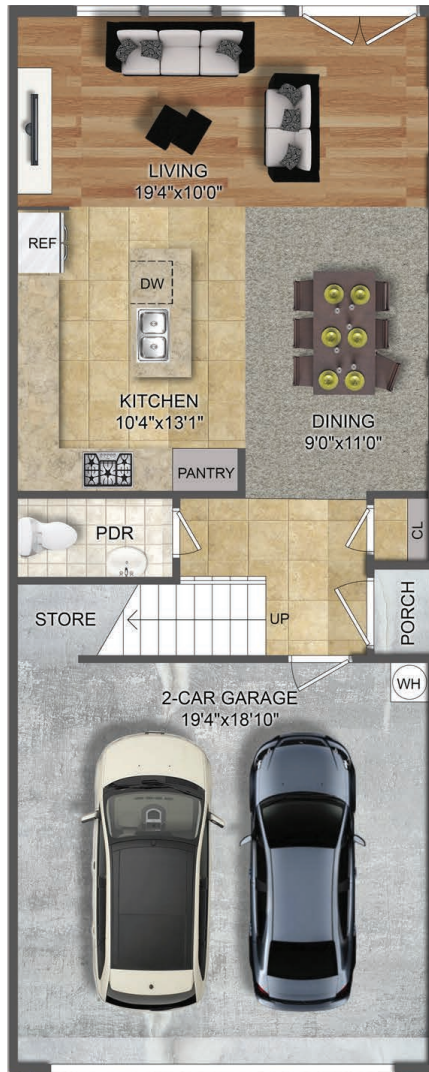

# FRONT ELEVATION B

3342, 3344, 3346 and 3348 Francis Street, Houston, TX 77004

These renderings including furniture, fixtures measurements, and dimensions are approximate and for illustrative purposes only.

# FLOOR PLAN B

3342, 3344, 3346 and 3348 Francis Street, Houston, TX 77004

FIRST FLOOR

SECOND FLOOR

This floor plan including furniture, fixtures measurements, and dimensions are approximate and for illustrative purposes only.