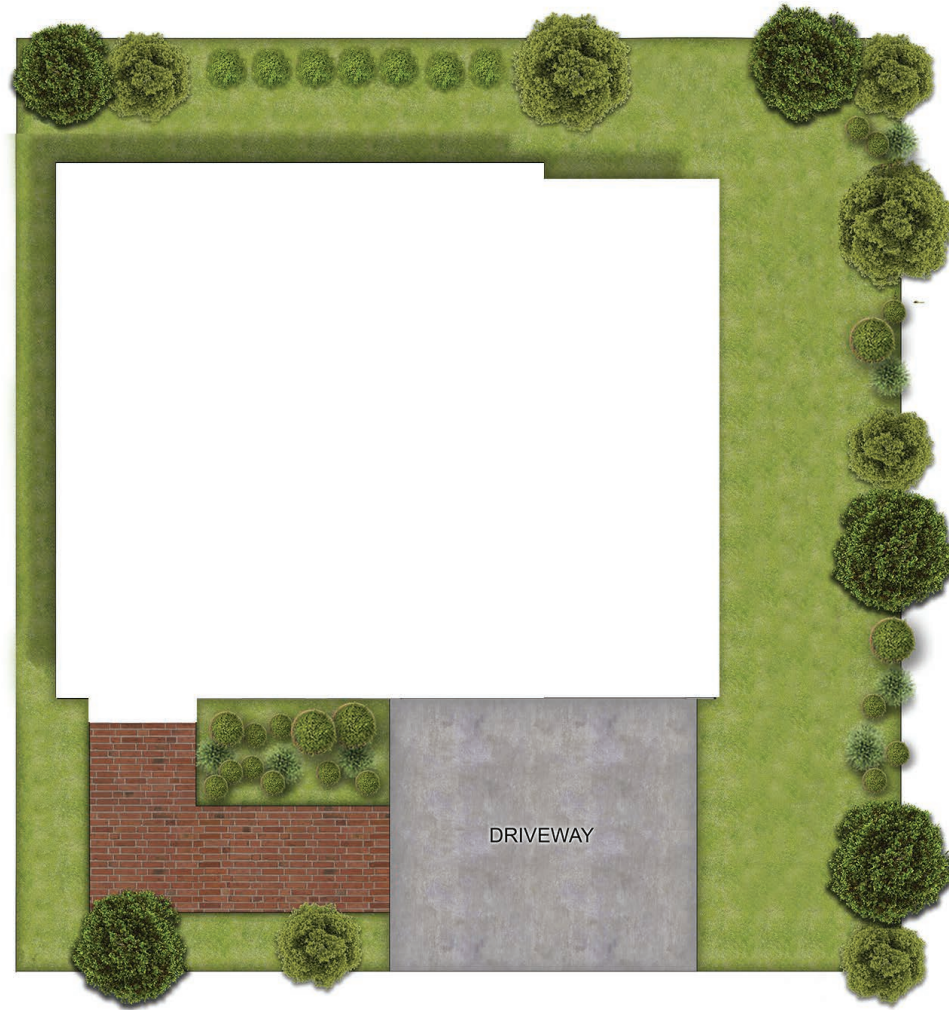

# FLOOR PLAN A

3320 and 3322 Sampson Street, Houston, TX 77004

FIRST FLOOR

SECOND FLOOR

This floor plan including furniture, fixtures measurements, and dimensions are approximate and for illustrative purposes only.

# FLOOR PLAN A

3320 and 3322 Sampson Street, Houston, TX 77004

LOT FLOOR PLAN (BACKYARD 37 FT X 10 FT)

This floor plan dimensions are approximate and for illustrative purposes only.

**SHAHIN NAGHAVI**

713.965.7290