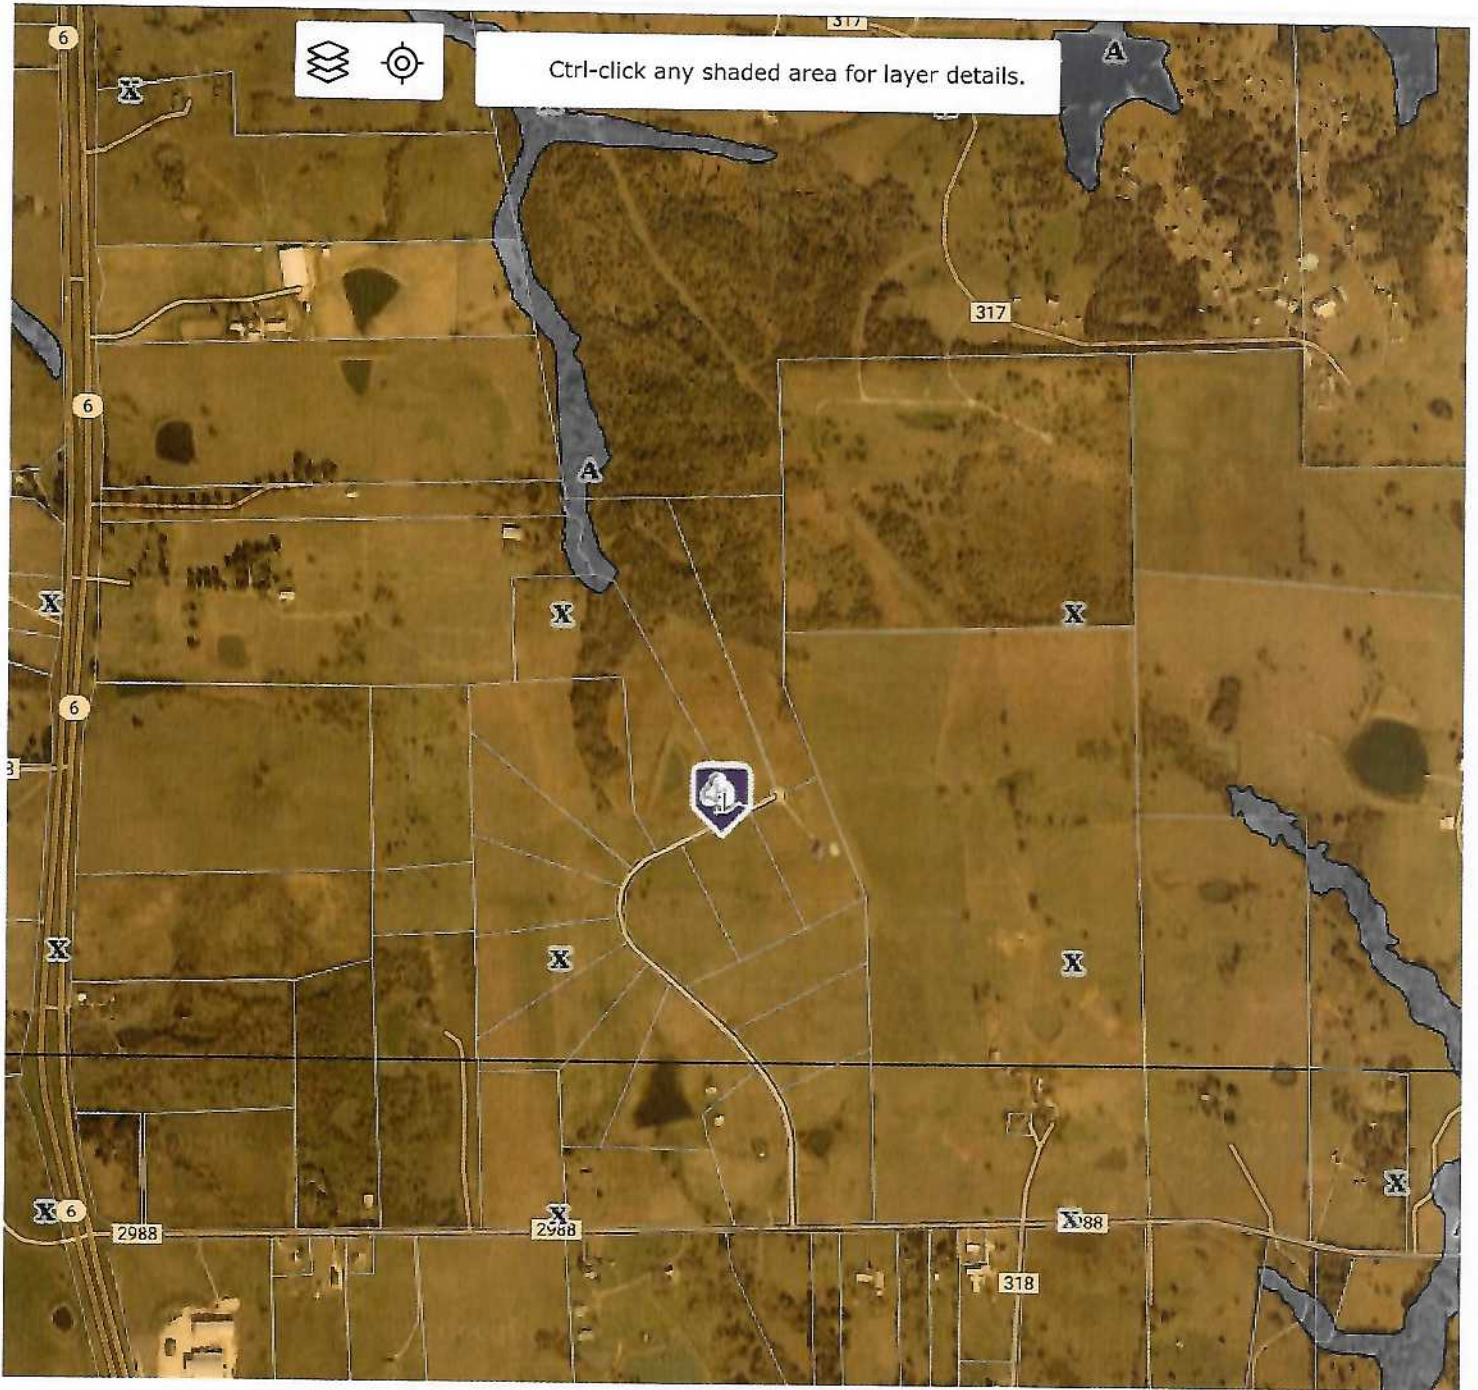

Ctrl-click any shaded area for layer details.

Map

Google Street View

Click any parcel for parcel details.

Parcel Disclaimer

Ruler

Legend

NO FLOOD PLAIN
PER MAP.

Coastal 100-Year Floodway

Coastal 100-year Floodplain

100-year Floodway

100-year Flood

Parcel Disclaimenined

500-year Floodplain incl. levee protected area

Out of Special Flood Hazard Area

Ruler

Legend