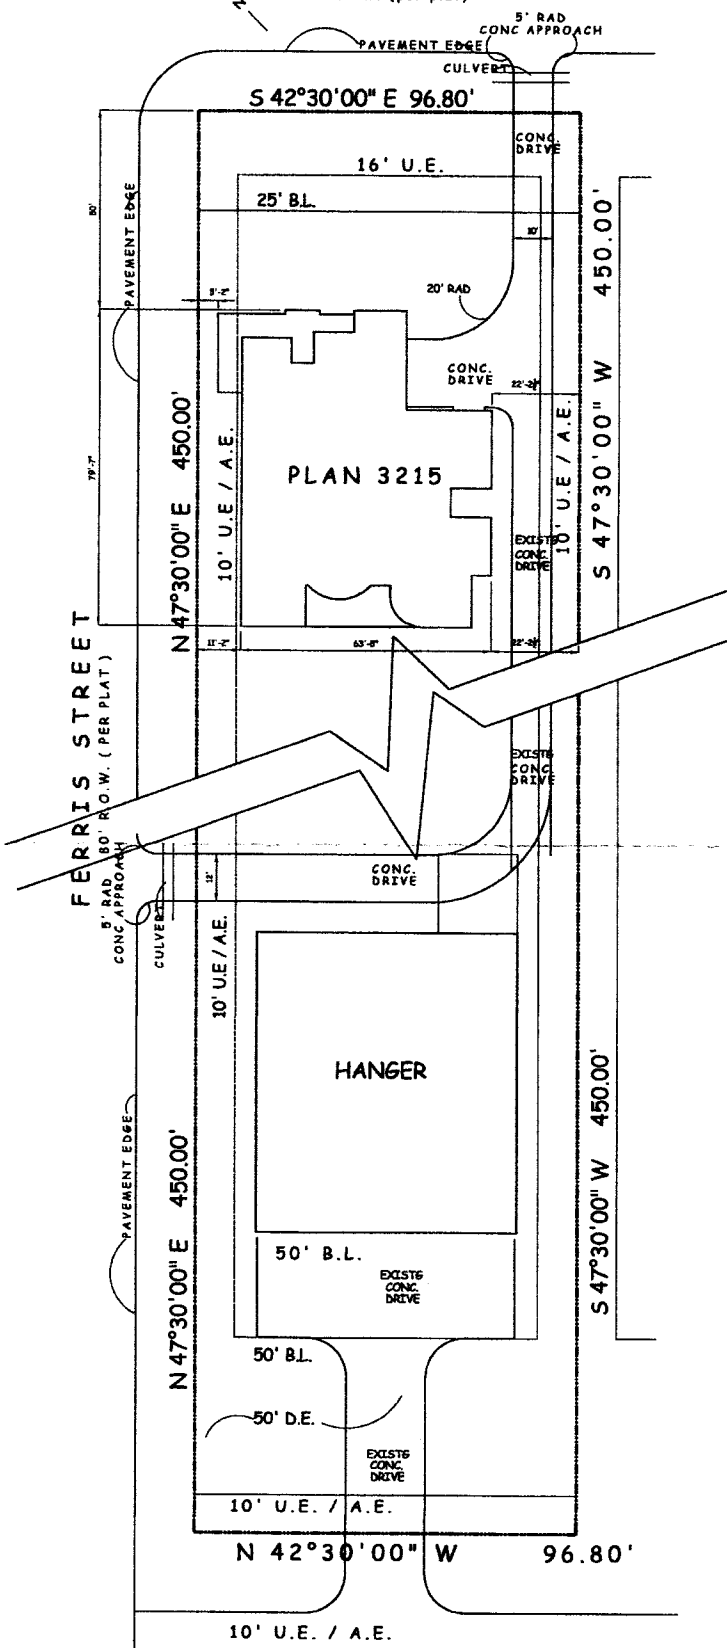

CIRCA BLANCA

80' R.O.W. (per plat)

15819 CIRCA BLANCA
 TRACK 1
 BLK 2
 SEC 1
 SUBD FAIR WEATHER FIELD
 SCALE: 1"=30'-0" DATE: 01.08.20