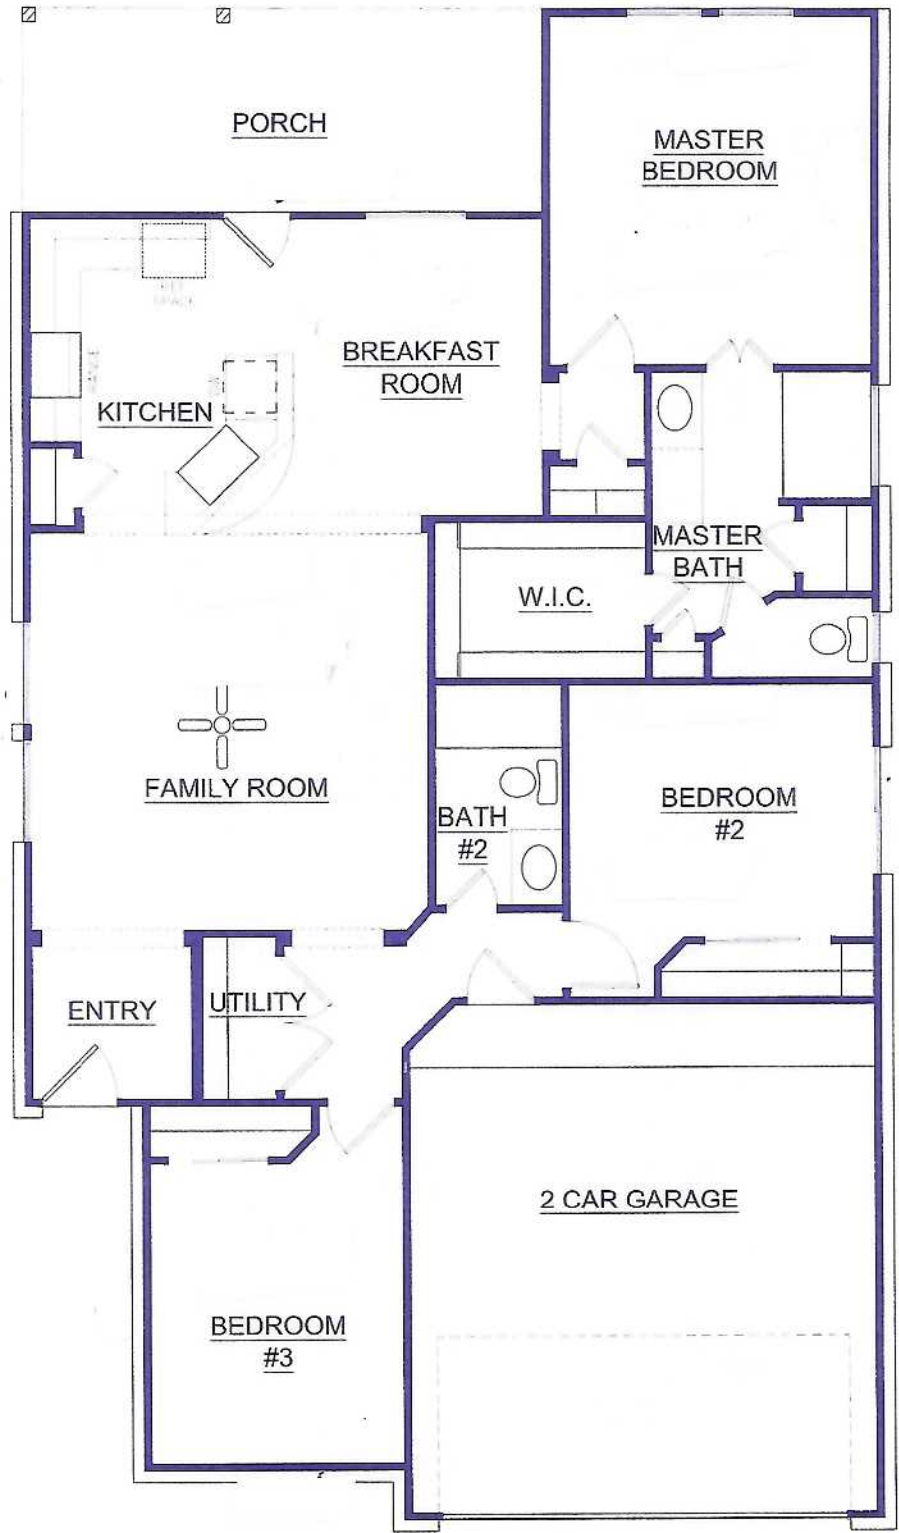

Alice

PLAN 540
APPROXIMATE SQ. FOOTAGE 1390

540 FIRST FLOOR OPTIONS

a K. Hovnanian® Company

PLANS AND SPECIFICATIONS SUBJECT TO CHANGES WITHOUT PRIOR NOTICE

50%
TOTAL RECOVERED FIBER
10% POST-CONSUMER FIBER