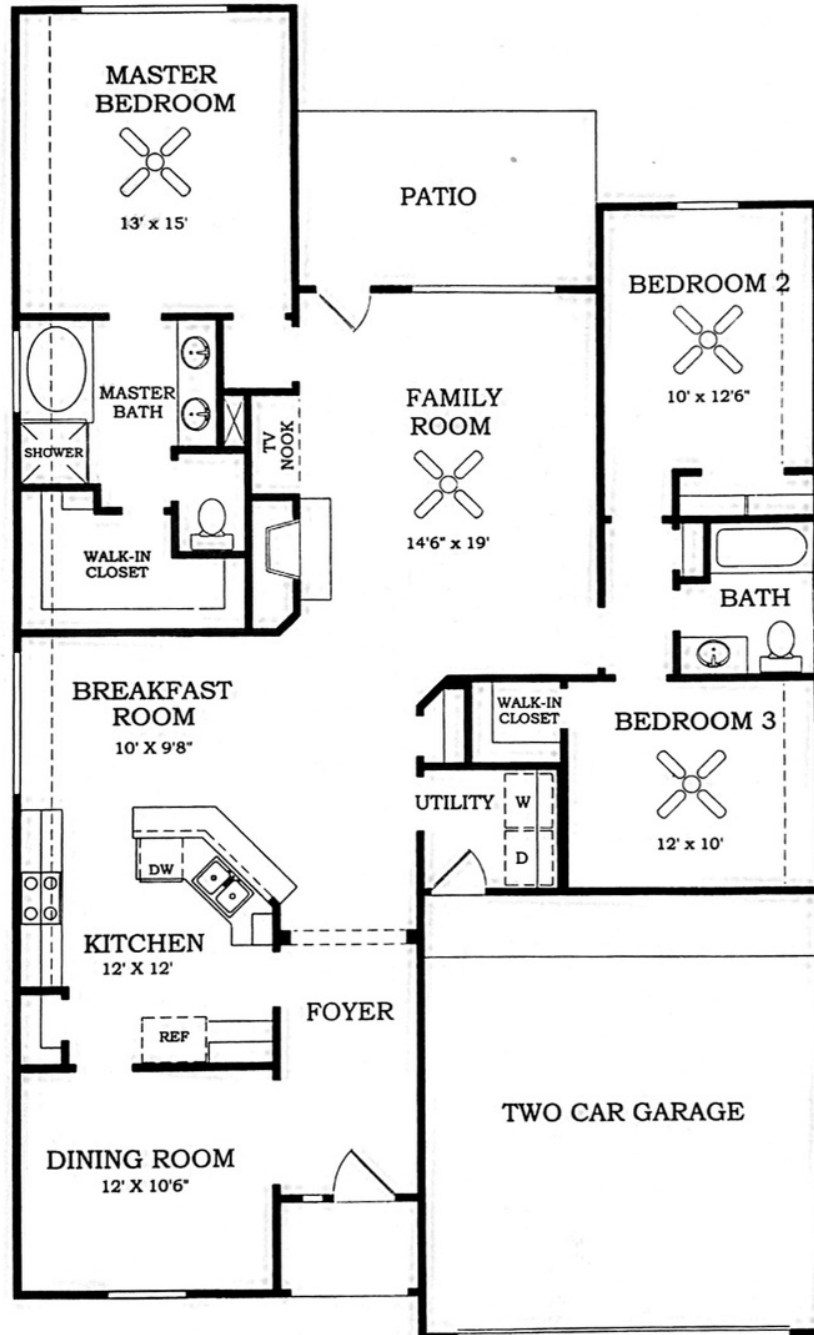

Everything's Included^{sm} Homes

The Raleigh

1851 sq. ft.

9/04

550 Greens Parkway, Suite 200
Houston, TX 77067

www.lennar.com

©2004 Lennar Inc.