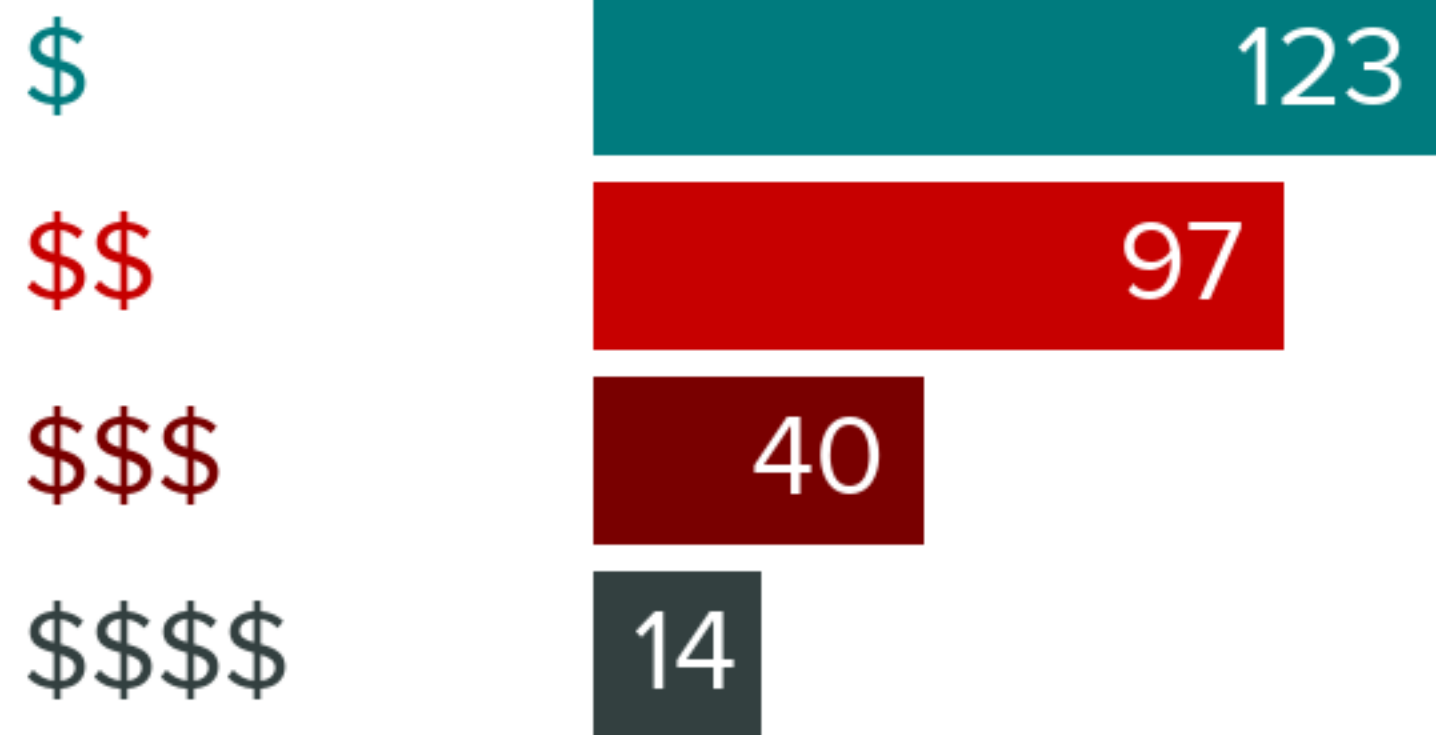

5913 KATY STREET, HOUSTON, TX 77007

FOOD REPORT

NEIGHBORHOOD EATS

This home is located near **220** moderately priced restaurants and has an **above average** variety of cuisines.

279

WITHIN 5 MILES

GOOD EATS BY CATEGORY