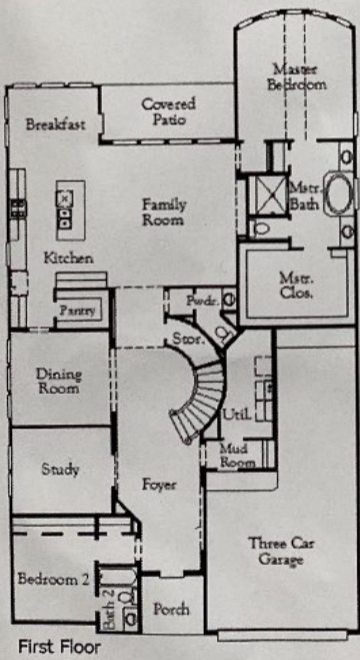

Built Around You

Lumberton
Harvest Green 55'

Design Options

- Additional Bedrooms
- Additional Bathrooms
- Garage Layouts
- Covered Porches
- Specialty Rooms

Visit our website to view the above design options, additional elevations and other modifications that may be available.

Elevation A

Elevation B

Elevation C

\$10k / Lumberton

This floor plan insert is a general illustration of the overall room layout and floor plan design. Elevation renderings are an artist's interpretation and some may be shown with optional stone, stucco and or front porches. Some elements shown may not be standard in all communities. Architectural details may vary from the rendering. Additional Elevations may be available, however not all elevations and floor plans may be offered in all communities. Please review the Feature Sheet in the Community of purchase for specific features included in this floor plan design. Ask your Sales Counselor for more details prior to purchase.