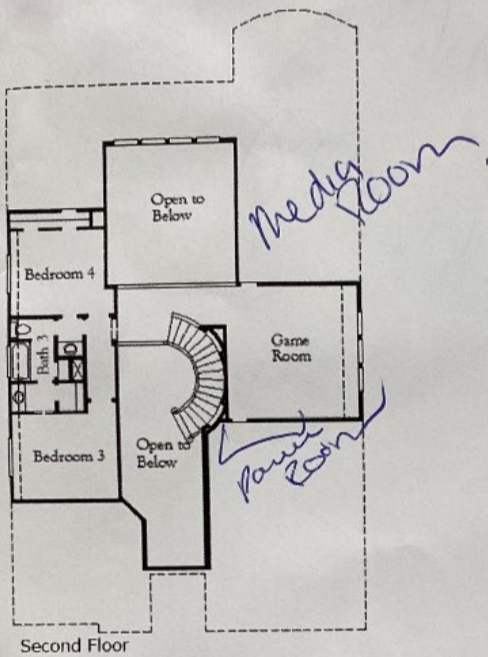

Built Around You

Lumberton
Harvest Green 55'

Design Options

- Additional Bedrooms
- Additional Bathrooms
- Garage Layouts
- Covered Porches
- Specialty Rooms

Visit our website to view the above design options, additional elevations and other modifications that may be available.

Elevation A

Elevation B

Elevation C

\$10k / Lumberton

This floor plan insert is a general illustration of the overall room layout and floor plan design. Elevation renderings are an artist's interpretation and some may be shown with optional stone, stucco and or front porches. Some elements shown may not be standard in all communities. Architectural details may vary from the rendering. Additional Elevations may be available, however not all elevations and floor plans may be offered in all communities. Please review the Feature Sheet in the Community of purchase for specific features included in this floor plan design. Ask your Sales Counselor for more details prior to purchase.