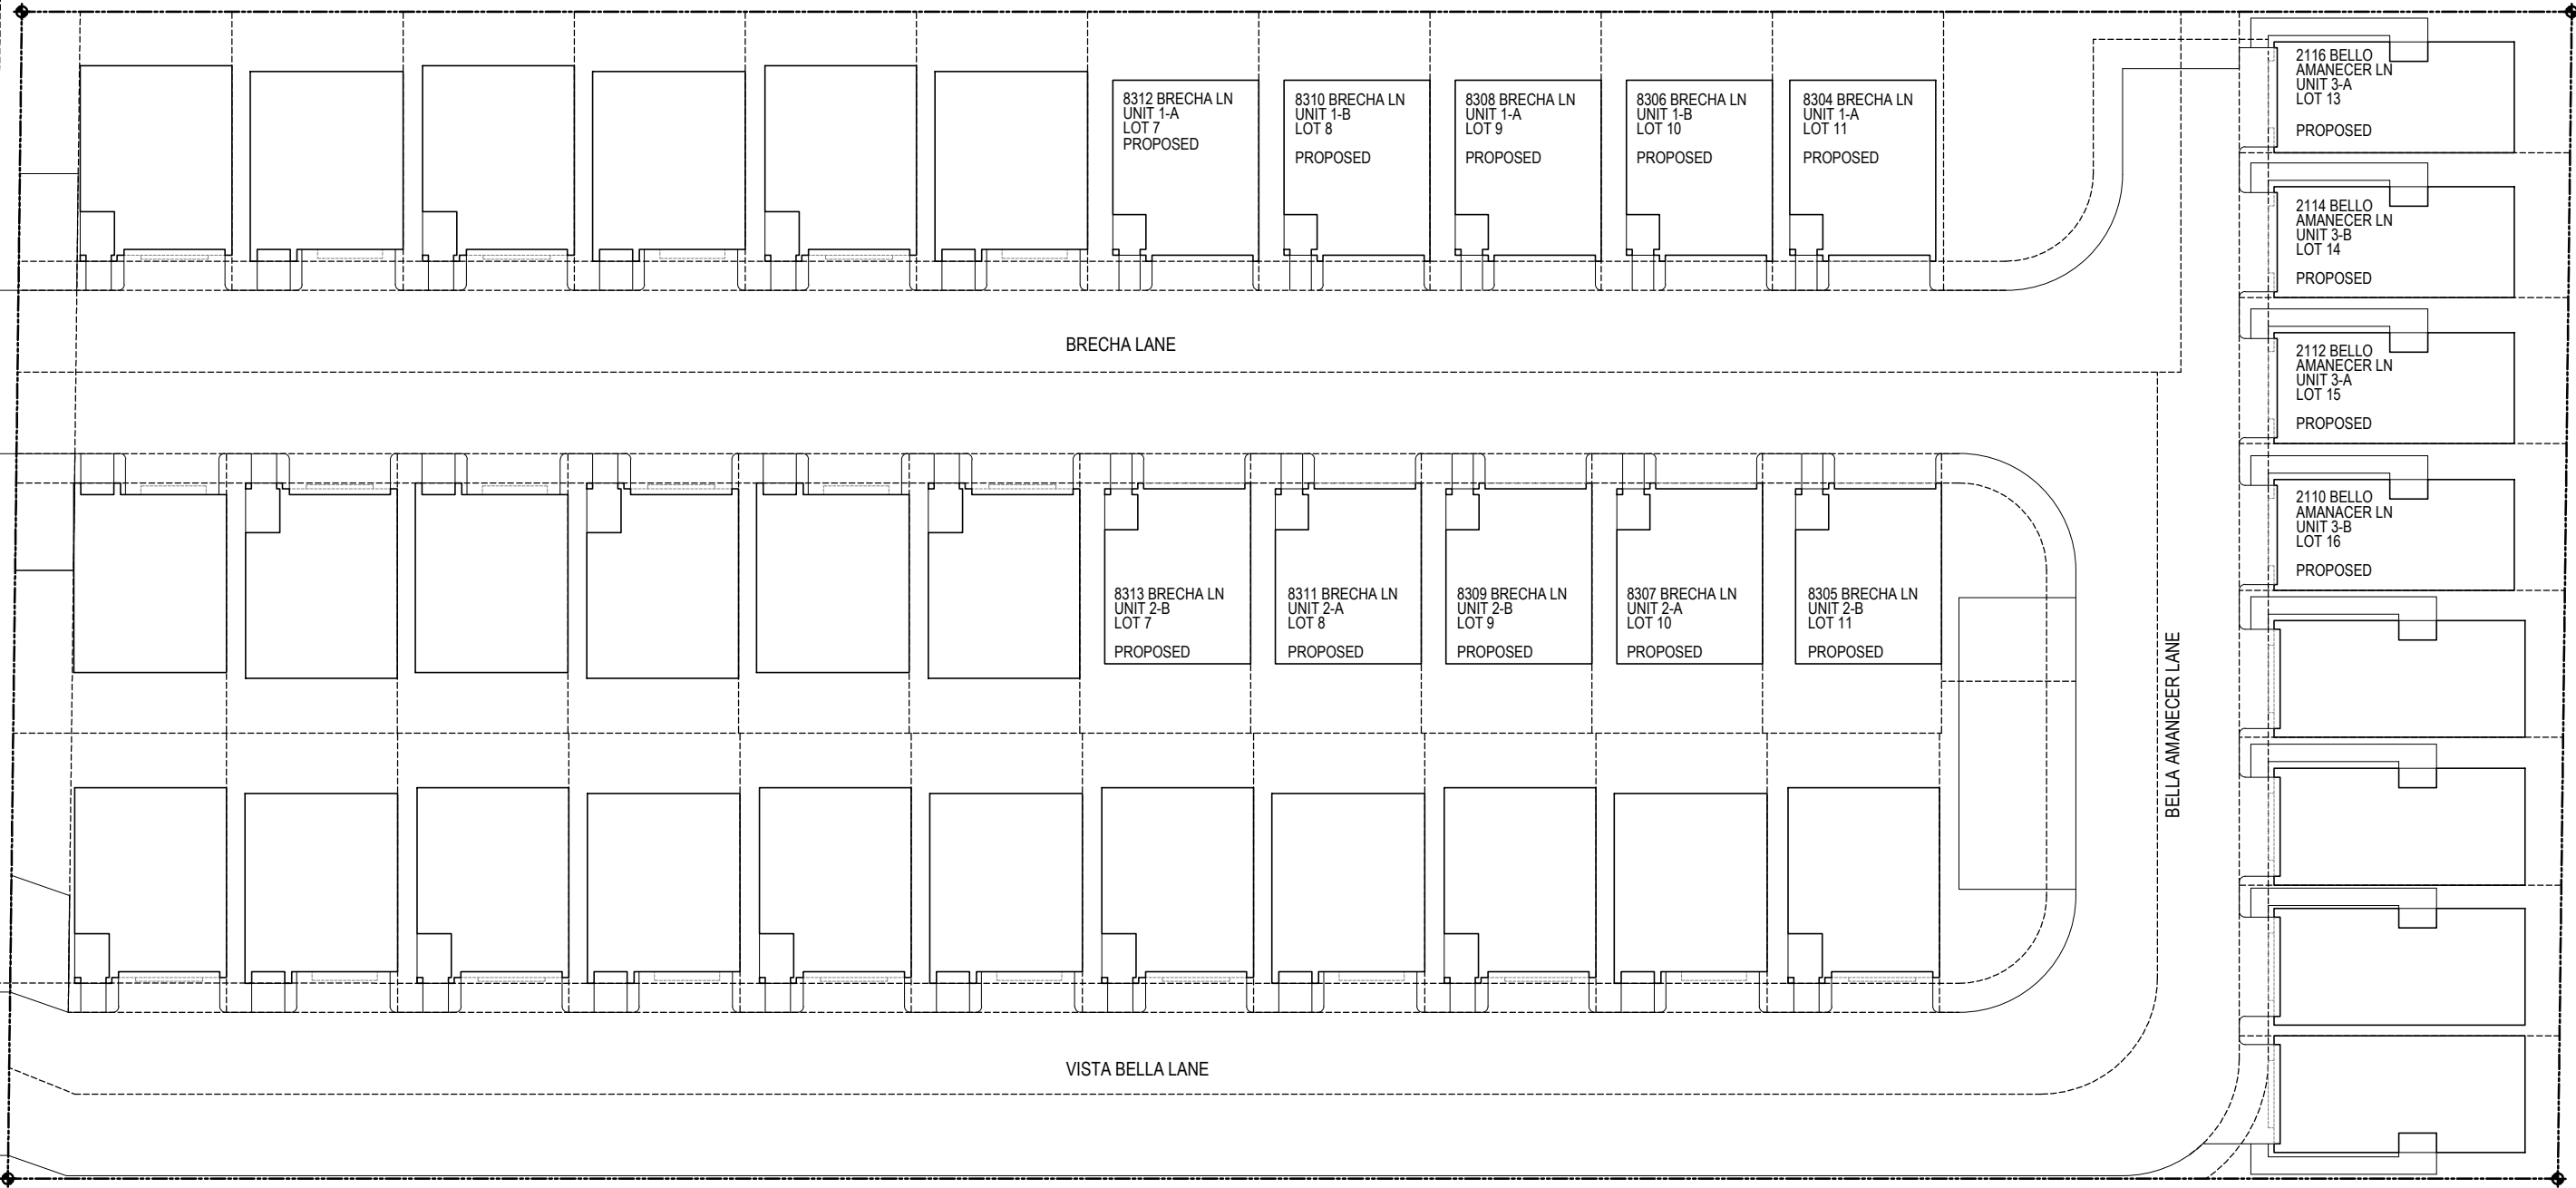

PECH ROAD
(60' R.O.W.)

NORTH
01 SITE PLAN