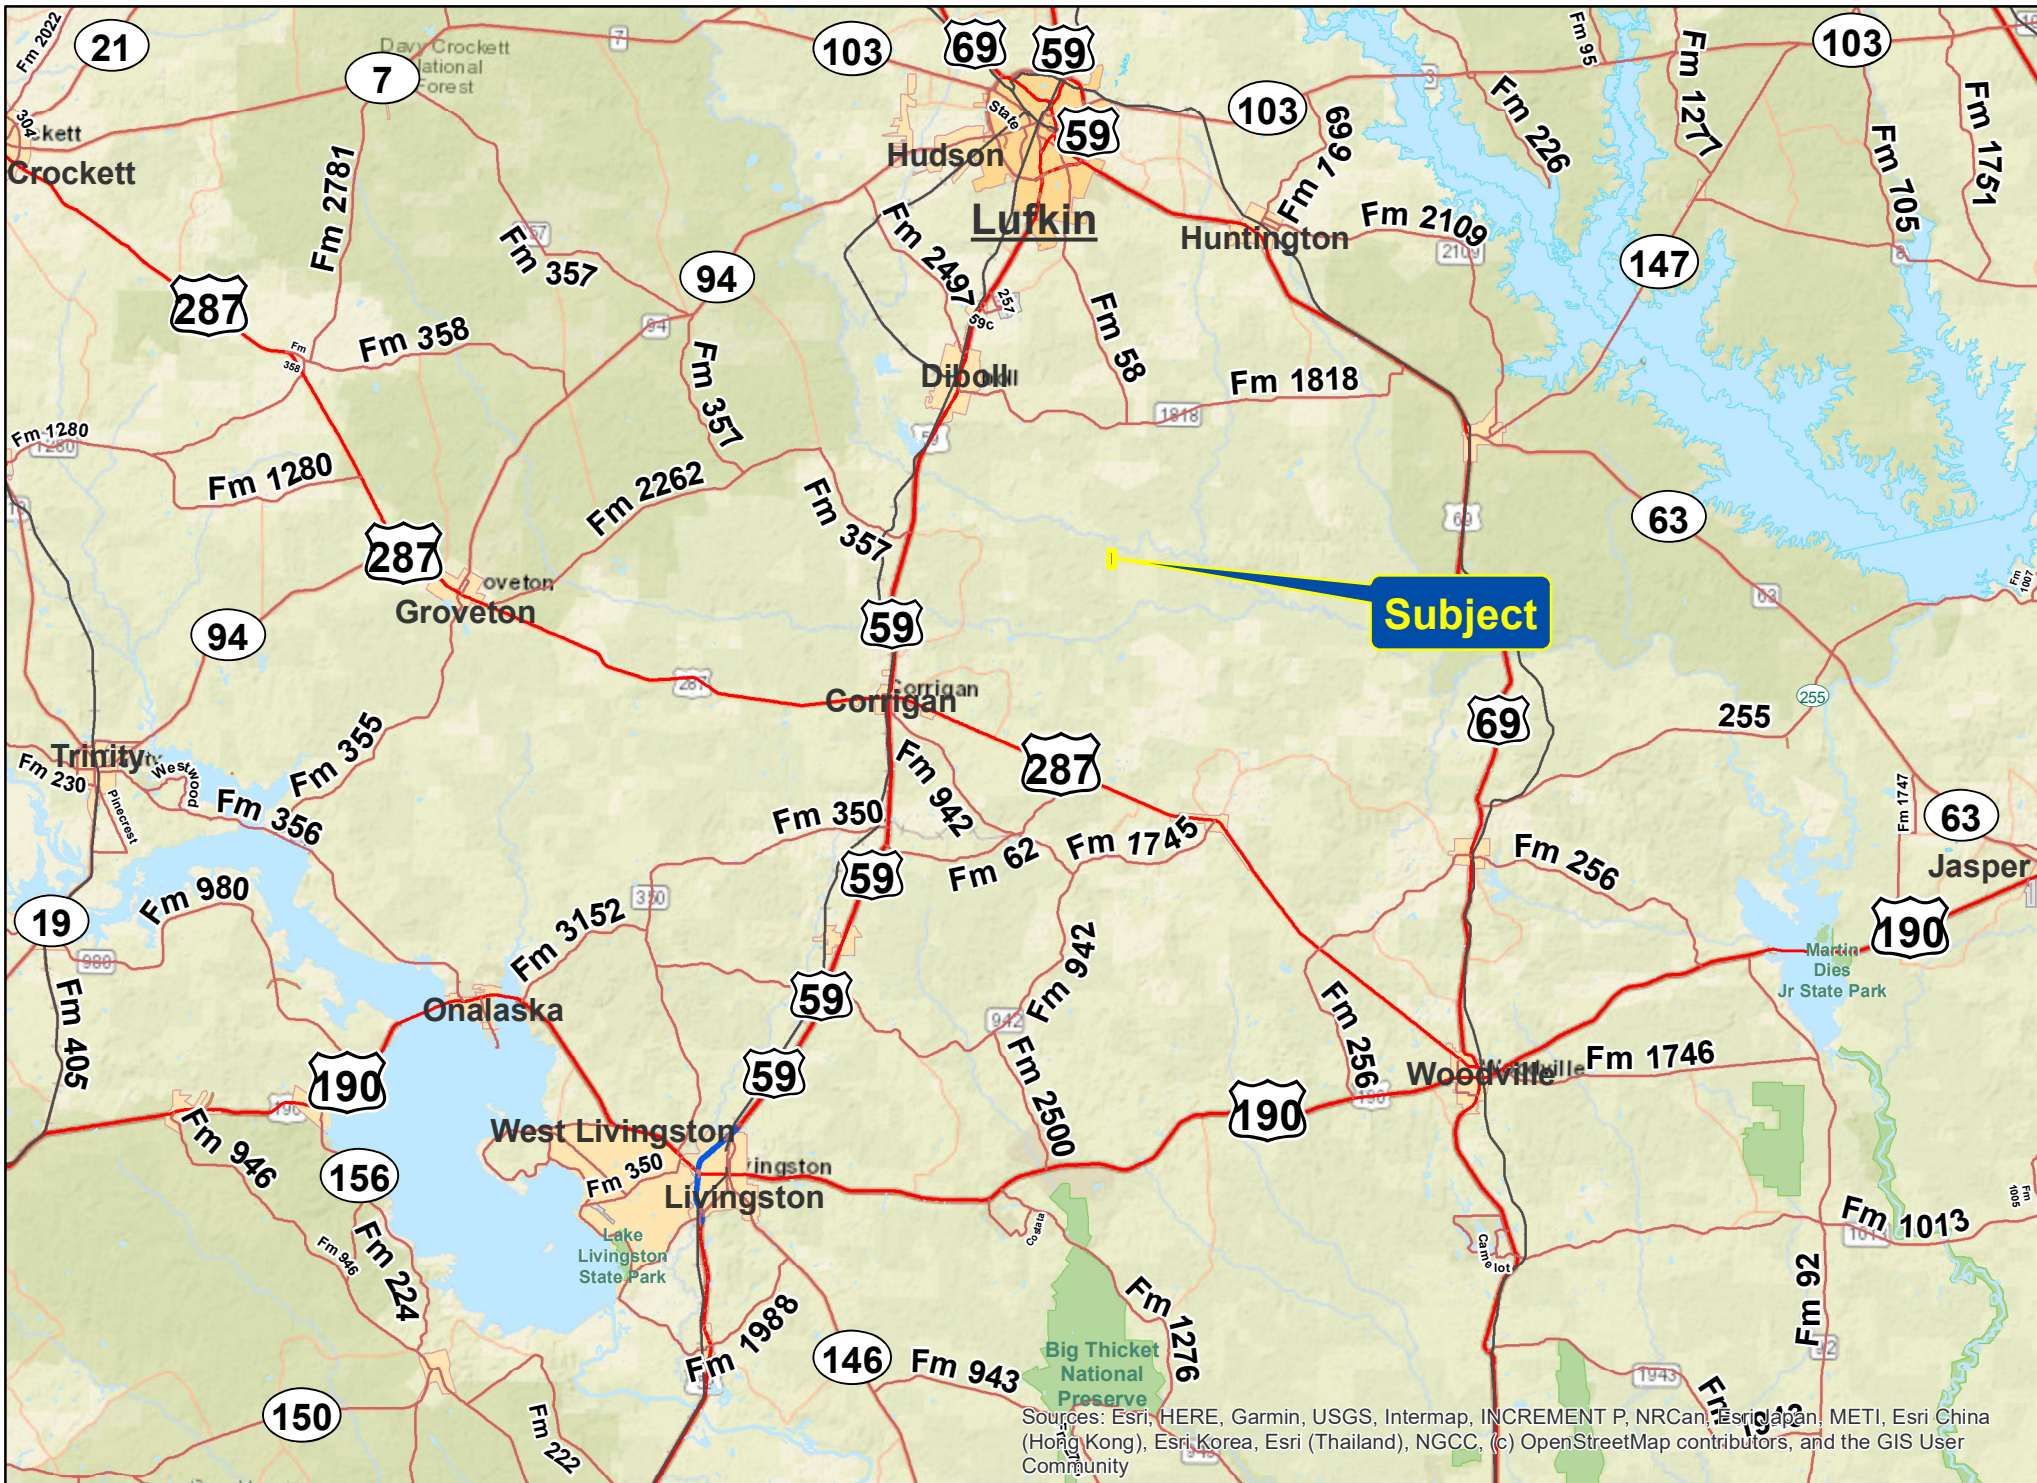

104 Acres | Eureka Rd. | Corrigan, TX

For illustration purposes only.

Subject

Sources: Esri, HERE, Garmin, USGS, Intermap, INCREMENT P, NRCan, Esri Japan, METI, Esri China (Hong Kong), Esri Korea, Esri (Thailand), NGCC, (c) OpenStreetMap contributors, and the GIS User Community

104 Acres | Eureka Rd. | Corrigan, TX

For illustration purposes only.

Sources: Esri, HERE, Garmin, USGS, Intermap, INCREMENT P, NRCan, Esri Japan, METI, Esri China (Hong Kong), Esri Korea, Esri (Thailand), NGCC, (c) OpenStreetMap contributors, and the GIS User Community