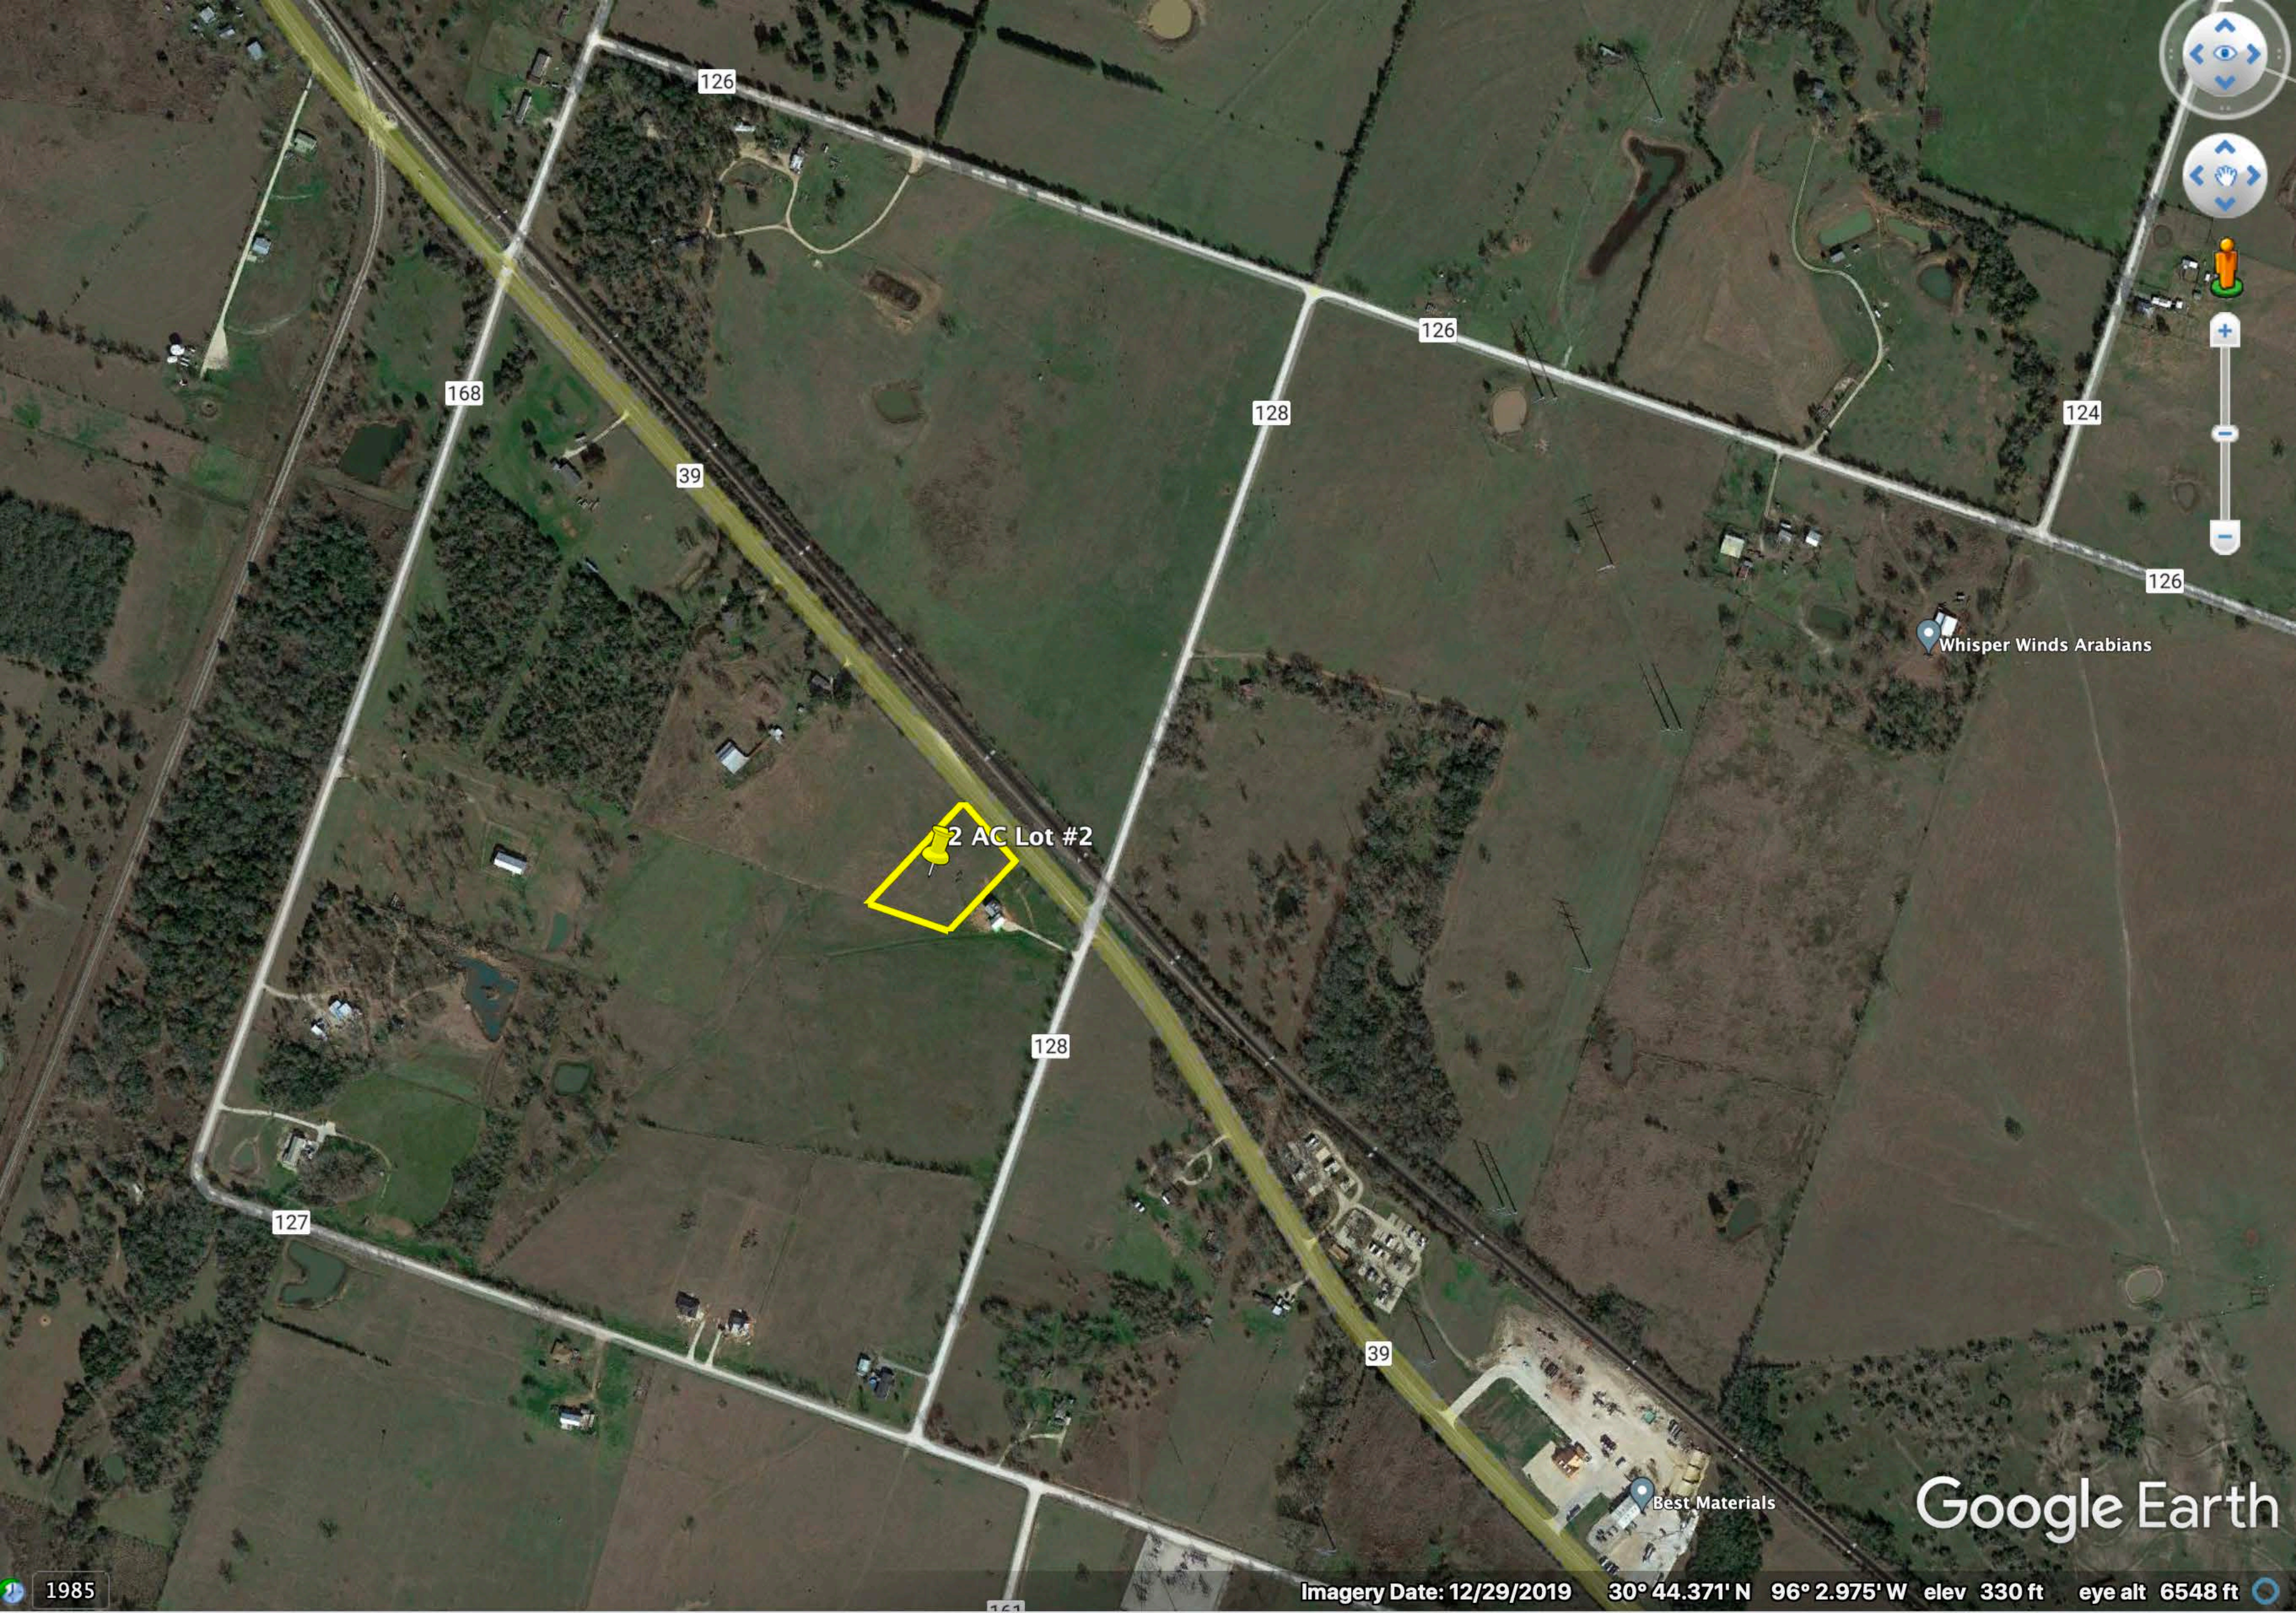

39

39

 2 AC Lot #2

126

168

39

128

126

Google Earth

1985

Imagery Date: 12/29/2019 30° 44.371' N 96° 2.975' W elev 330 ft eye alt 6548 ft

2 AC Lot #2

128

39

ZuA

128

ZaC

39

Google Earth

2 AC Lot #2

Whisper Winds Arabians

Best Materials

Google Earth
Earth Point

Imagery Date: 12/29/2019 30°44.323'N 96°3.079'W elev 328ft eye alt 6450ft