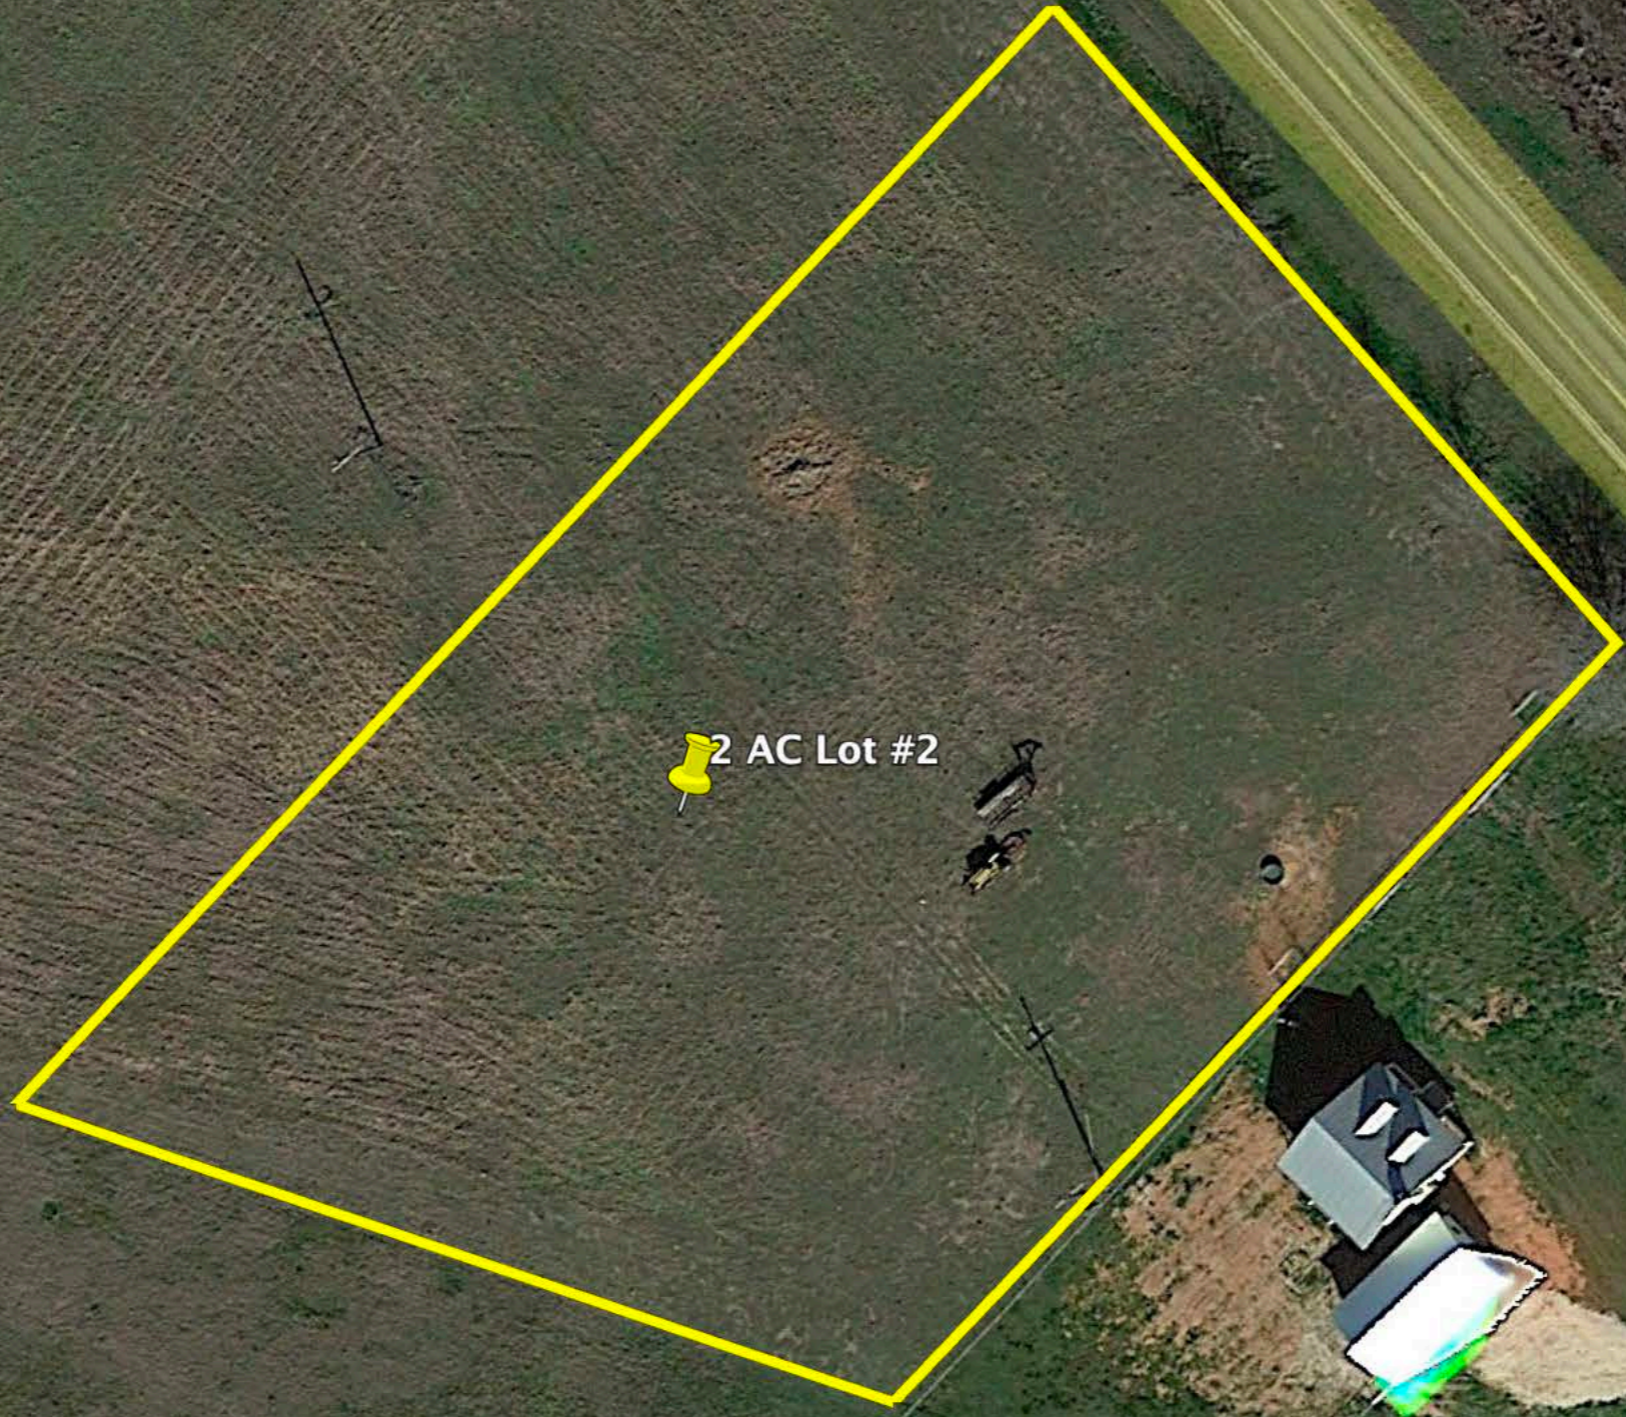

39

39

 2 AC Lot #2

126

168

39

128

126

124

126

2 AC Lot #2

128

127

39

Whisper Winds Arabians

Best Materials

Google Earth

1985

Imagery Date: 12/29/2019 30° 44.371' N 96° 2.975' W elev 330 ft eye alt 6548 ft

2 AC Lot #2

128

39

ZuA

128

ZaC

39

Google Earth

2 AC Lot #2

Whisper Winds Arabians

Best Materials

Google Earth
Earth Point

Imagery Date: 12/29/2019 30°44.323'N 96°3.079'W elev 328ft eye alt 6450ft