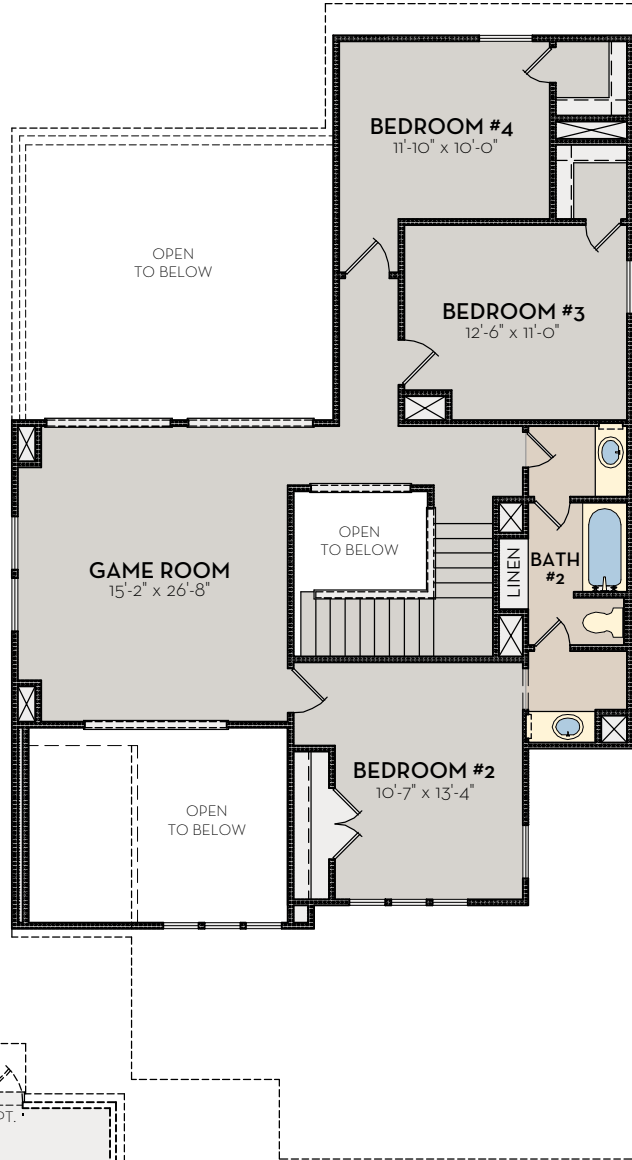

OPT. SUPER SHOWER

FIRST FLOOR

SECOND FLOOR

OPTIONAL FIREPLACE

OPT.
3RD CAR
10'-0" x 21'-0"