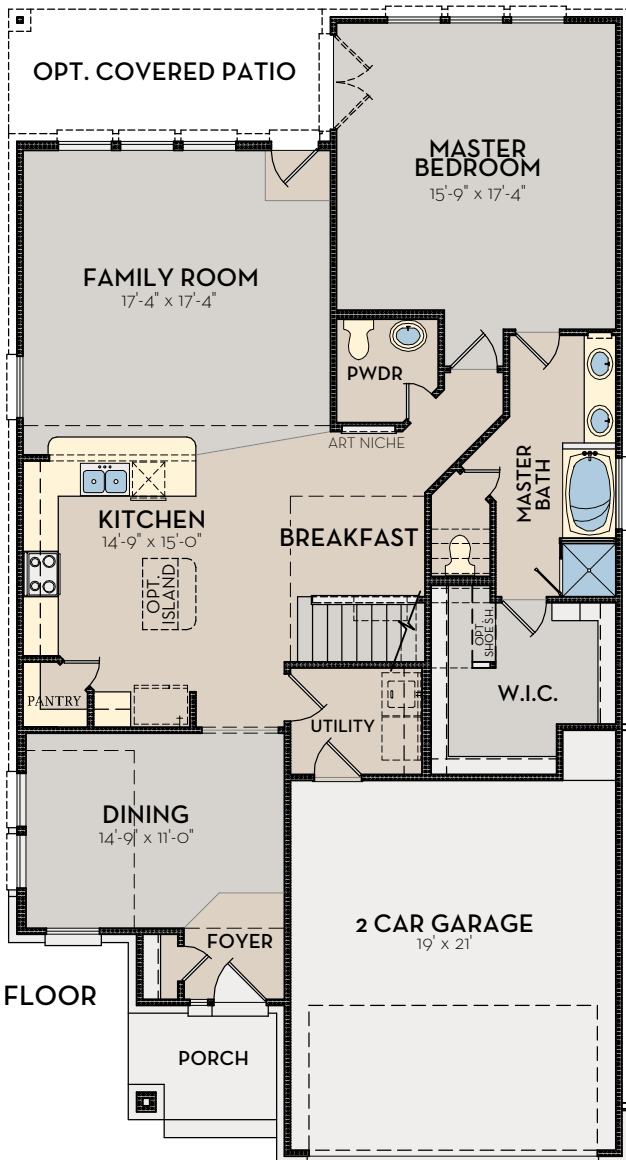

OPT. SUPER SHOWER

FIRST FLOOR

SECOND FLOOR

OPTIONAL FIREPLACE

OPT.
3RD CAR
10'-0" x 21'-0"