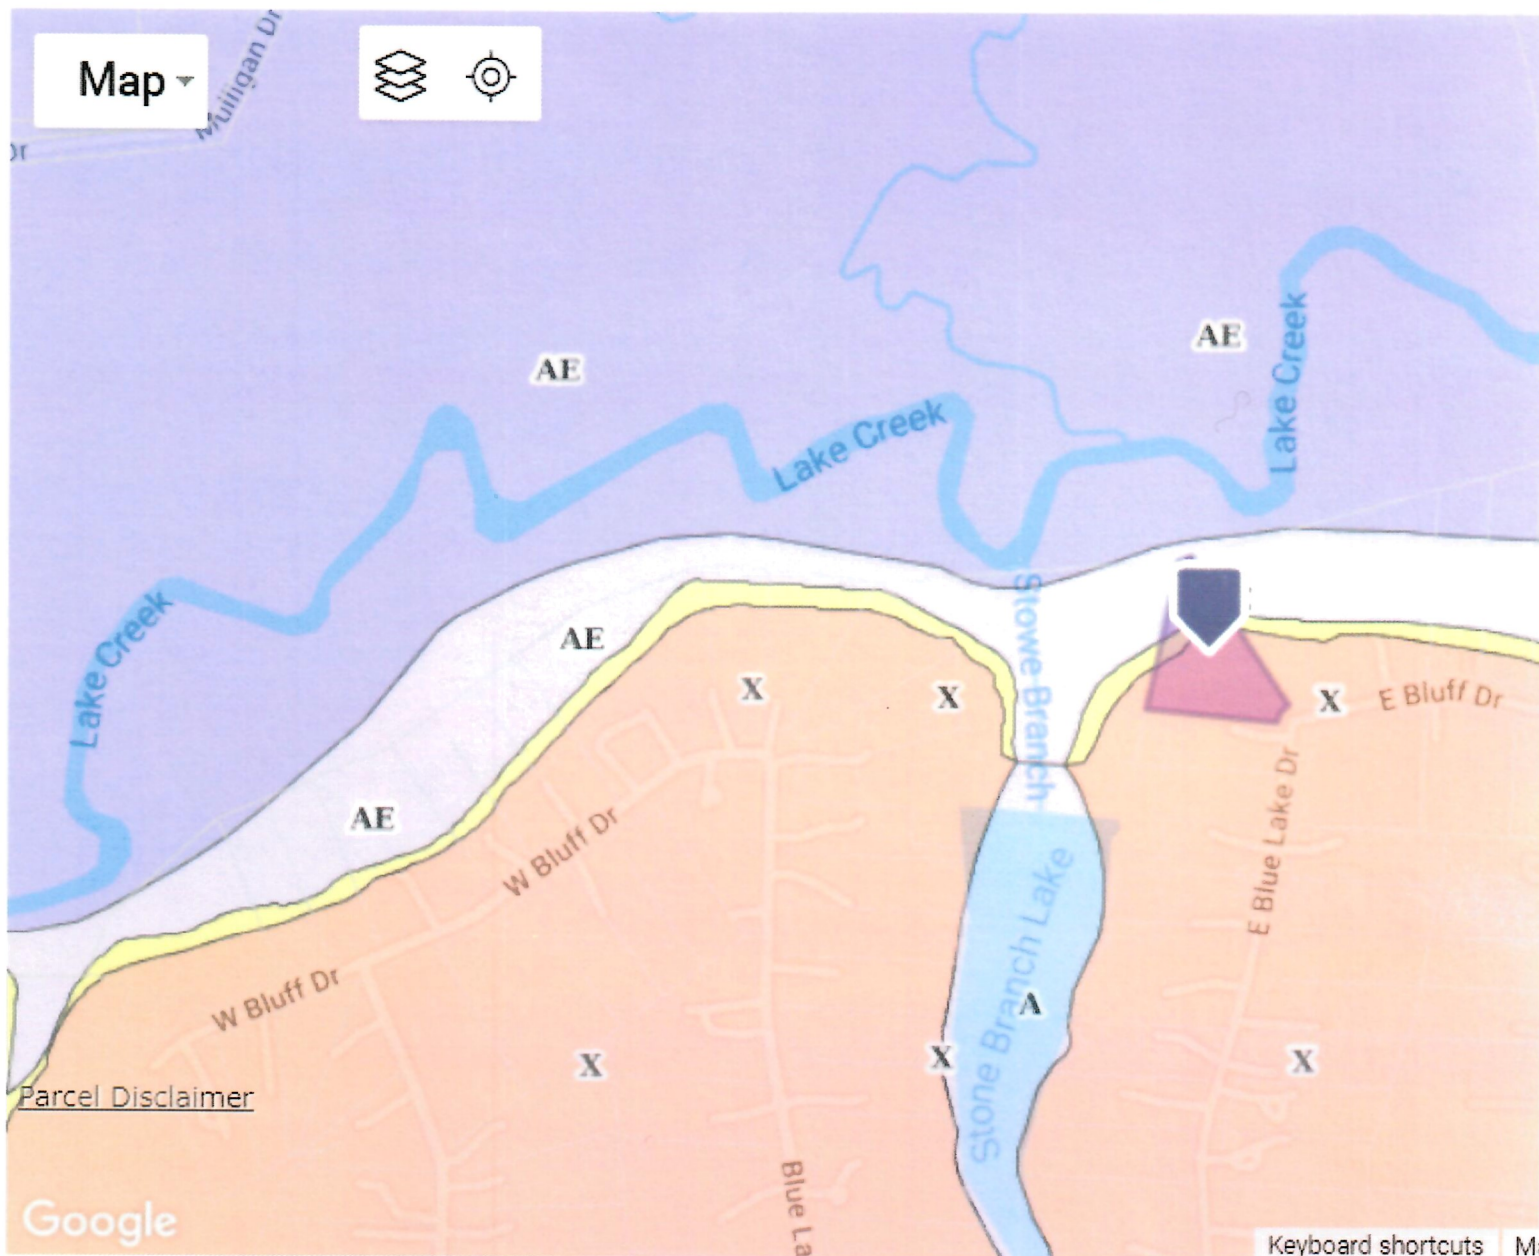

2635 E Blue Lake Drive, Magnolia, TX 77354 Montgomeri

[Tax](#) [Last Listing](#) [Photos](#) [History](#) [Parcel Map](#) [Flood Map](#) [Foreclosure](#)

Flood Zone Code: **AE**
Flood Zone Date: **08/18/2014**
Flood Zone Panel: **48339C0375G**
Flood Code Description: **Zone Ae-An Area Inundated By 100-Year Flooding**

Special Flood Hazard Area (SF)
Within 250 Feet of Multiple Flo
Flood Community Name:

- Coastal 100-Year Floodway
- Coastal 100-year Floodplain
- 100-year Floodway
- 500-year Floodplain incl. levee protected area
- Out of Special Flood Hazard Area

This map/report was produced using multiple sources. It is provided for informational purposes only. This map/rep intended to satisfy any regulatory guidelines and should not be used for this or any other purpose.