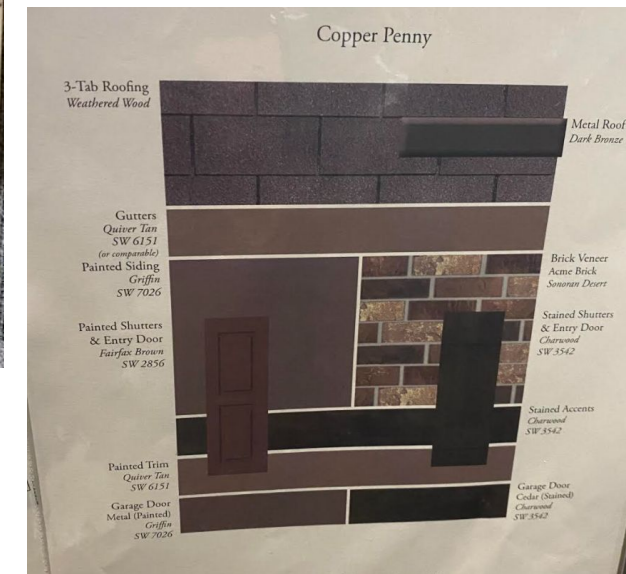

Kichler® Basics Pro Premiere Fan w/ 4 Light Kit Natural Bronze
Walnut
330016NB

| Standard Door Hardware: Schlage Seville – Bronze | | |
|---|---|---|
| Seville Inside Trim Pack JH59SEV716 | Seville Keyed Entry Lever J54SEV716 | Seville Privacy Lever J40SEV716 |
|  |  |  |
| Seville Passage Lever J10SEV716 | Seville Dummy Lever J170SEV716 | Flex/Hinge Stops  |
|  |  | |

The brick / stone selection

The elevation you picked

What I think the colors will look like

The trim color package

<https://www.youtube.com/watch?v=k3iOmqEdxls>

<https://wattspool.com/projects/connemara/>