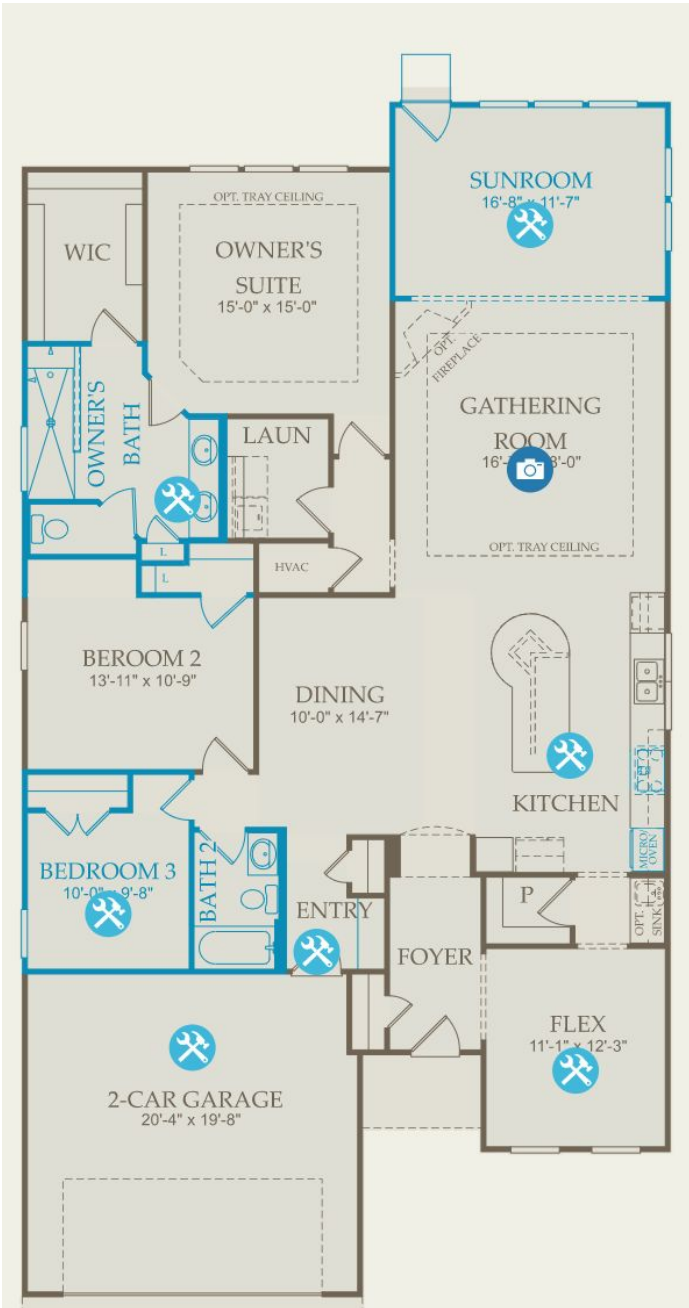

Ravfront

Thin: Extra white

White Bahia

Kichler® Basics Pro Premiere Fan w/ 4 Light Kit Natural Bronze Walnut
330016NB

Option #26666
Kitchen Faucet:
Loen – Sleek – Matte
Black
7864BL

Linen

Pull only (drawers and doors)

Matte Black
Pull only
635-128 MB

Kichler® Basics Pro Premiere Fan w/ 4 Light Kit Natural Bronze
Walnut
330016NB

Black Rundle

Walls: Agreeable Gray
Trim: Extra White

Ravfront

White Bahia
3CM GRANITE
Flat Polish Edge Only

**3 Light Vanity Fixture – 55047NI
(Secondary/ Owner's Bathroom)**

Warm Cider

Kichler Capanna
49925BKT

Black Rundle

Classic-Craft Rustic Arch
V-Groove Mahogany 8'
Door w/ Clavos, Straps,
& Speakeasy
Stain Color – Barley

The brick / stone selection

The elevation you picked

What I think the colors will look like

The trim color package

<https://www.youtube.com/watch?v=k3iOmqEdxls>

<https://wattspool.com/projects/connemara/>