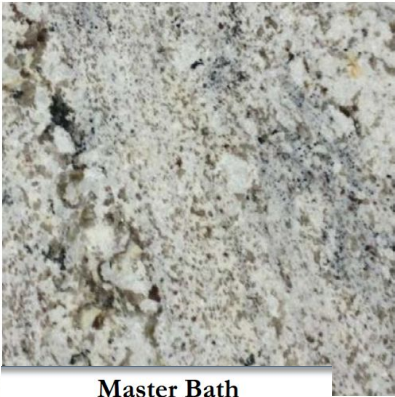

Ravfront

Thin: Extra white

White Bahia

Kichler® Basics Pro Premiere Fan w/ 4 Light Kit Natural Bronze Walnut
330016NB

Option #26666
Kitchen Faucet:
Loen – Sleek – Matte
Black
7864BL

Linen

Pull only (drawers and doors)

Matte Black
Pull only
635-128 MB

Kichler® Basics Pro Premiere Fan w/ 4 Light Kit Natural Bronze
Walnut
330016NB

Black Rundle

Walls: Agreeable Gray
Trim: Extra White

Ravfront

White Bahia
3CM GRANITE
Flat Polish Edge Only

Walls: Agreeable Gray
Trim: Extra White

Blanco Gabrielle – 3CM Granite

**Master Bath
Shower Faucet:**
Glyde Brush Nickel
- T2742EPBN

Brushed Nickel
LR8724D3GBN

Autumn Brown

Bathroom Sink Faucet:
Glyde 4" Centerset – Brush
Nickel
6172BN