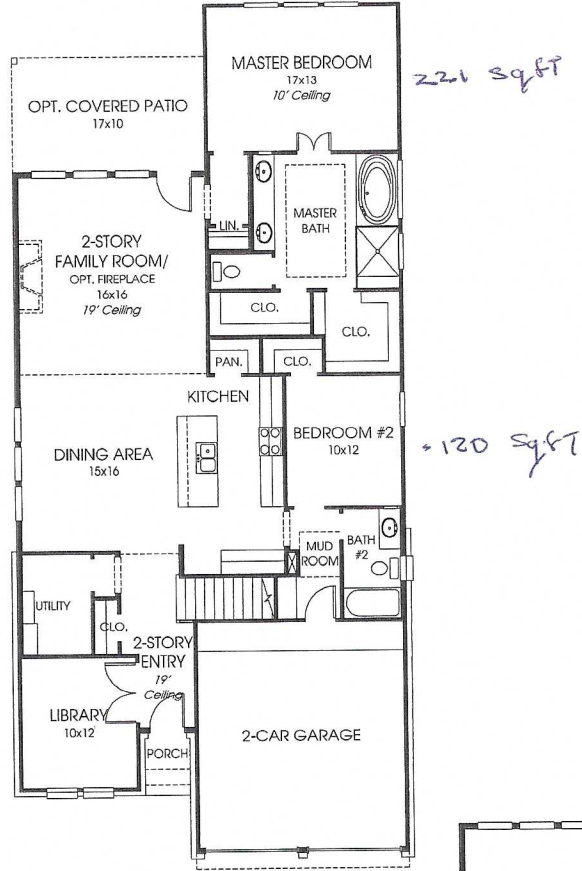

DESIGNS

Design 2594W

This home contains approximately 2,594 square feet.*

11/15/19 Completion

02/21/2018
(45° CL)

PERRY HOMES