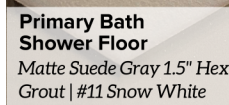

# Home Selections

950 Judiway Street

**Entry, Kitchen, Living, Dining, Stairs, Gameroom/Halls & Study \***  
Regal Frontier | Bianco

**Kitchen Lowers & Island Cabinets \***  
Groveland Paint Grade  
Platinum Gray

**Kitchen Counter Tops \***  
Carrara Marmi

**Kitchen Upper Cabinets \***  
Groveland Paint Grade | Extra White

**Kitchen Backsplash**  
VV10 White-Glossy 3x6  
Grout | #545 Bleached Wood

**Front Door \***  
Classic 3 Lite- 8' w/ Reeded Glass-Ebony Stain

**Primary & Secondary Bath Cabinets \***  
Groveland Paint Grade  
Platinum Gray

**Primary Bath Shower Floor**  
Matte Suede Gray 1.5" Hex  
Grout | #11 Snow White

**Primary, Secondary Bath Floor**  
**Primary, Secondary Tub/Shower Surround**  
TH01 Calacatta 12x24  
Grout | #11 Snow White