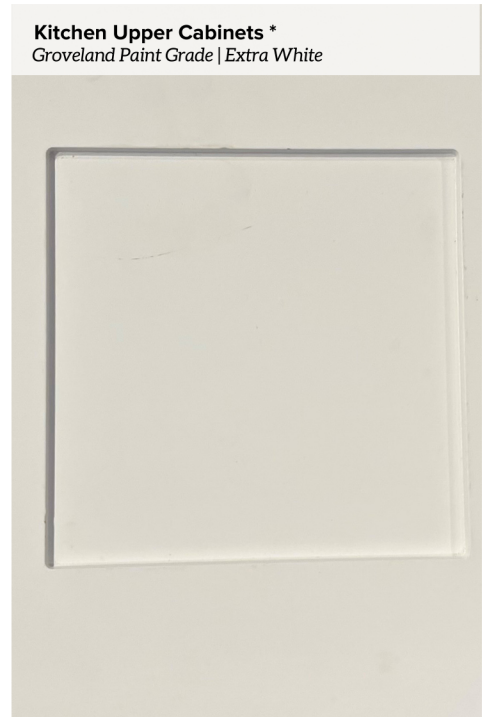

# Home Selections

950 Judiway Street

**Entry, Kitchen, Living, Dining, Stairs, Gameroom/Halls & Study \***  
Regal Frontier | Bianco

**Kitchen Lowers & Island Cabinets \***  
Groveland Paint Grade  
Platinum Gray

**Kitchen Counter Tops \***  
Carrara Marmi

**Kitchen Upper Cabinets \***  
Groveland Paint Grade | Extra White

**Kitchen Backsplash**  
VV10 White-Glossy 3x6  
Grout | #545 Bleached Wood

**Front Door \***  
Classic 3 Lite- 8' w/ Reeded Glass-Ebony Stain

**Primary & Secondary Bath Cabinets \***  
Groveland Paint Grade  
Platinum Gray

**Primary Bath Shower Floor**  
Matte Suede Gray 1.5" Hex  
Grout | #11 Snow White

**Primary, Secondary Bath Floor**  
**Primary, Secondary Tub/Shower Surround**  
TH01 Calacatta 12x24  
Grout | #11 Snow White