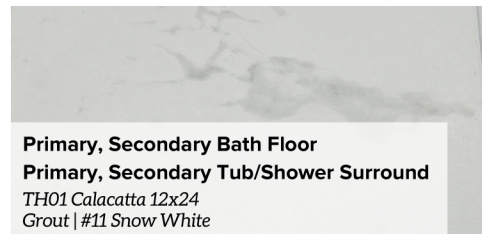

# Home Selections

950 Judiway Street

**Entry, Kitchen, Living, Dining, Stairs, Gameroom/Halls & Study \***  
Regal Frontier | Bianco

**Kitchen Lowers & Island Cabinets \***  
Groveland Paint Grade  
Platinum Gray

**Kitchen Counter Tops \***  
Carrara Marmi

**Kitchen Upper Cabinets \***  
Groveland Paint Grade | Extra White

**Kitchen Backsplash**  
VV10 White-Glossy 3x6  
Grout | #545 Bleached Wood

**Front Door \***  
Classic 3 Lite- 8' w/ Reeded Glass-Ebony Stain

**Primary & Secondary Bath Cabinets \***  
Groveland Paint Grade  
Platinum Gray

**Primary Bath Shower Floor**  
Matte Suede Gray 1.5" Hex  
Grout | #11 Snow White

**Primary, Secondary Bath Floor**  
**Primary, Secondary Tub/Shower Surround**  
TH01 Calacatta 12x24  
Grout | #11 Snow White