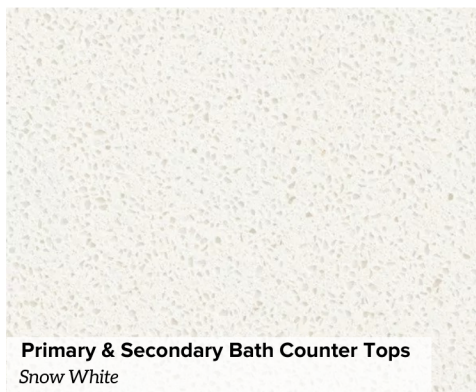

# Home Selections

950 Judiway Street

**Entry, Kitchen, Living, Dining, Stairs, Gameroom/Halls & Study \***  
Regal Frontier | Bianco

**Kitchen Lowers & Island Cabinets \***  
Groveland Paint Grade  
Platinum Gray

**Kitchen Counter Tops \***  
Carrara Marmi

**Kitchen Upper Cabinets \***  
Groveland Paint Grade | Extra White

**Kitchen Backsplash**  
VV10 White-Glossy 3x6  
Grout | #545 Bleached Wood

**Front Door \***  
Classic 3 Lite- 8' w/ Reeded Glass-Ebony Stain

**Primary & Secondary Bath Cabinets \***  
Groveland Paint Grade  
Platinum Gray

**Primary Bath Shower Floor**  
Matte Suede Gray 1.5" Hex  
Grout | #11 Snow White

**Primary, Secondary Bath Floor**  
**Primary, Secondary Tub/Shower Surround**  
TH01 Calacatta 12x24  
Grout | #11 Snow White