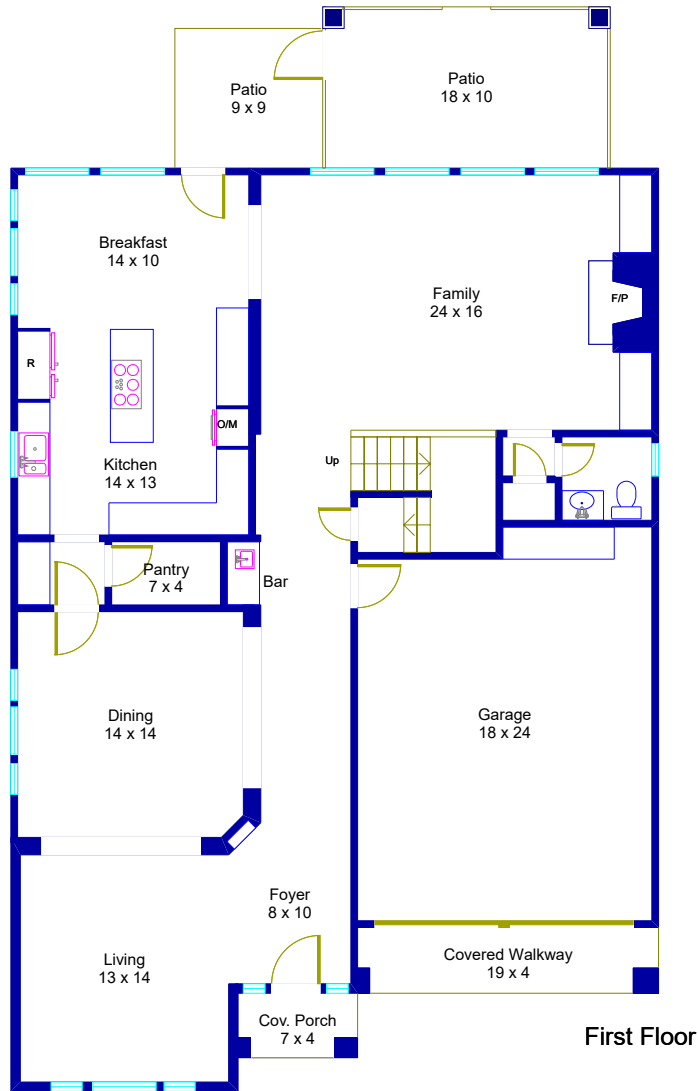

4910 Spruce Street Bellaire, Texas

© Floor Plan Graphics LLC 2022. This floor plan is an artistic rendering only. All dimensions are approximate. Floor Plan Graphics LLC makes no representation or warranty as to this rendering's accuracy and no measurements or dimensions should be relied upon without independent verification. This floor plan and its respective square footage information and material remain the property of Floor Plan Graphics LLC.