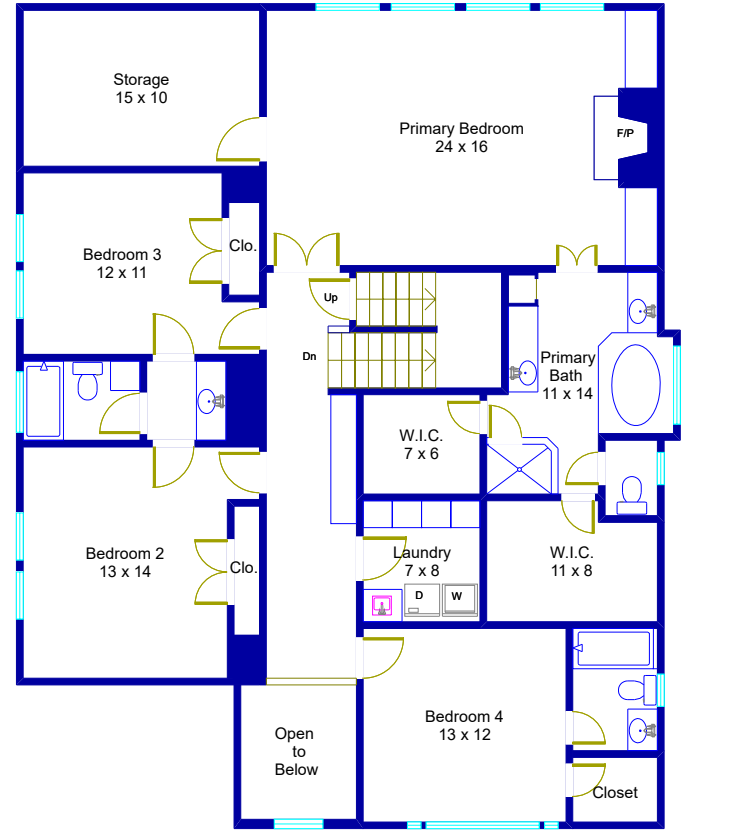

4910 Spruce Street Bellaire, Texas

© Floor Plan Graphics LLC 2022. This floor plan is an artistic rendering only. All dimensions are approximate. Floor Plan Graphics LLC makes no representation or warranty as to this rendering's accuracy and no measurements or dimensions should be relied upon without independent verification. This floor plan and its respective square footage information and material remain the property of Floor Plan Graphics LLC.