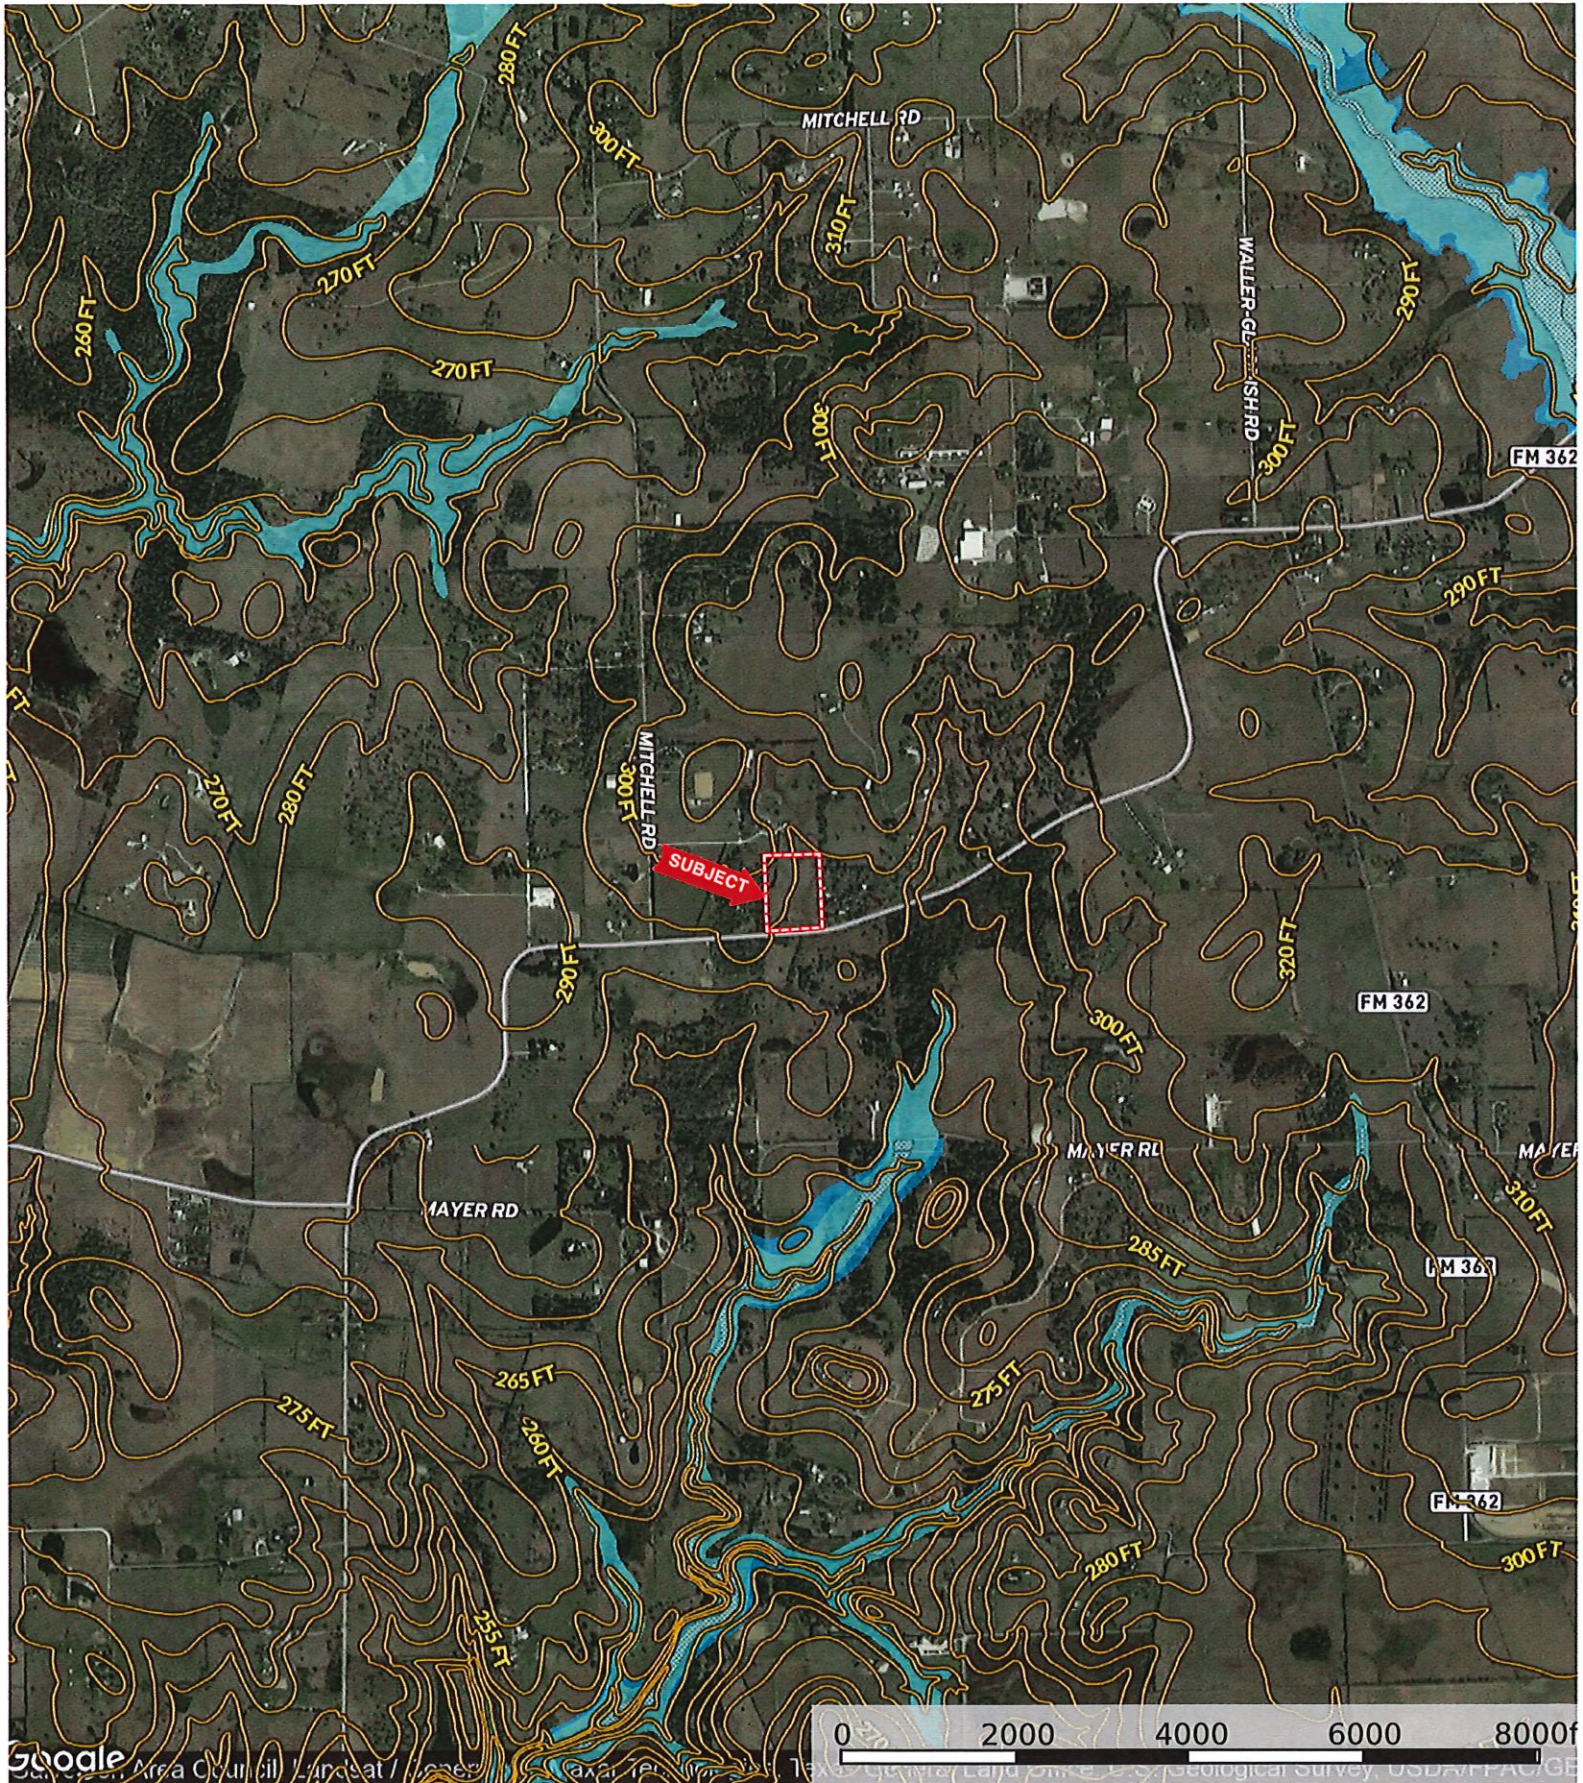

7 Boundary

Google Imagery ©2022 Houston-Galveston Area Council, Maxar Technologies, Texas General Land Office, U.S. Geological Survey

0 100 200 300 400ft

Boundary

Google Imagery ©2022 Houston-Galveston Area Council, Maxar Technologies, Texas General Land Office, U.S. Geological Survey

- Boundary
- NOT AVAILABLE
- Voltage 0 - 99 KV
- Voltage 100 - 161 KV
- Voltage 220 - 287 KV
- Voltage 345 KV
- Voltage 500 KV