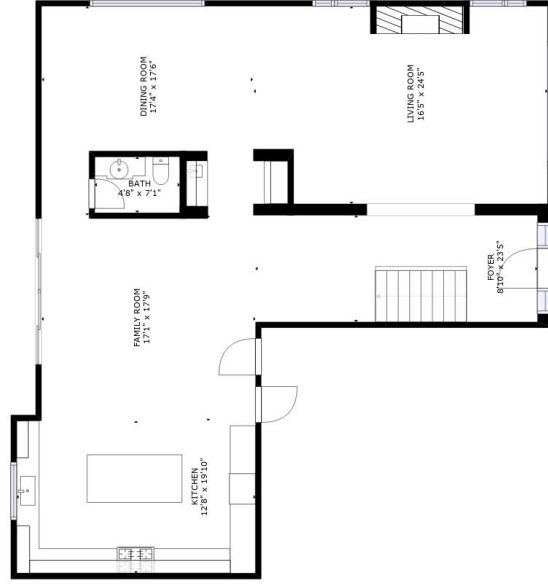

FLOOR 2

FLOOR 1

FLOOR 3

GROSS INTERNAL AREA
 FLOOR 1: 1490 sq. ft, FLOOR 2: 1946 sq. ft
 FLOOR 3: 597 sq. ft
TOTAL: 4033 sq. ft

SIZES AND DIMENSIONS ARE APPROXIMATE, ACTUAL MAY VARY.